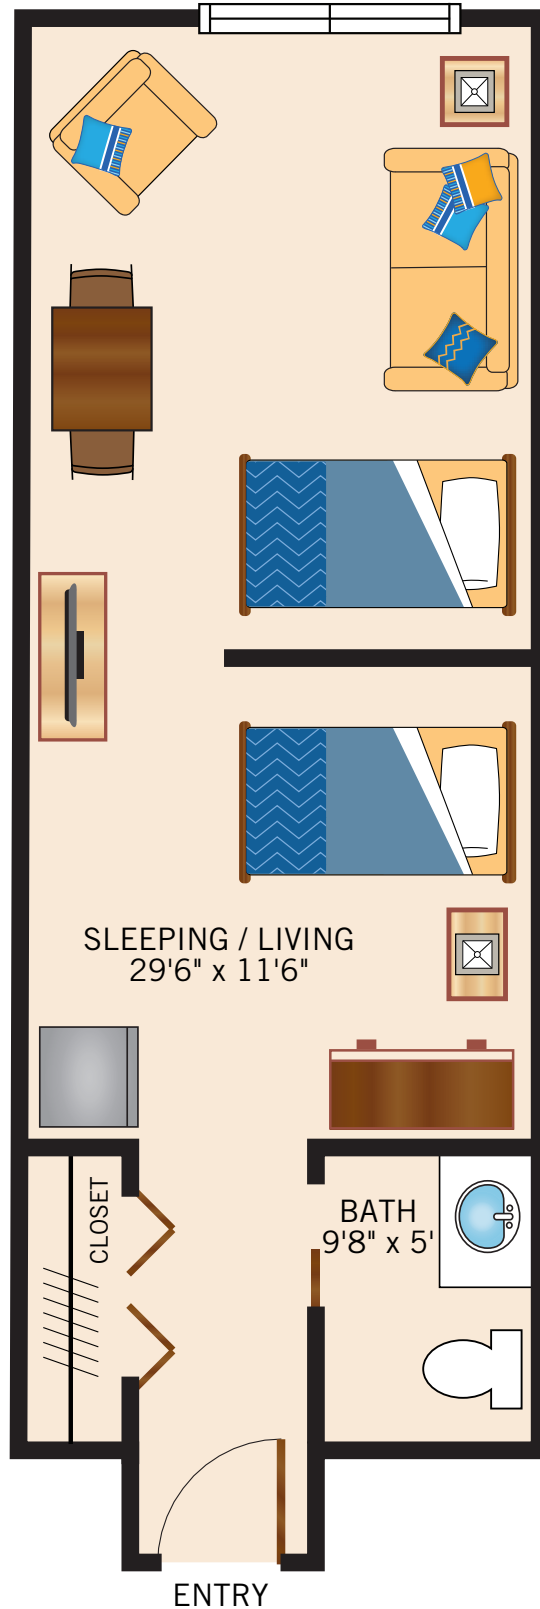

**MALVERN C & D  
STUDIO**  
375 Square Feet

Floor plans are not to scale and are shown for comparative purposes only.  
Actual apartment floor plans may have minor variations.

**MALVERN E  
COMPANION**  
405 Square Feet

Floor plans are not to scale and are shown for comparative purposes only.  
Actual apartment floor plans may have minor variations.