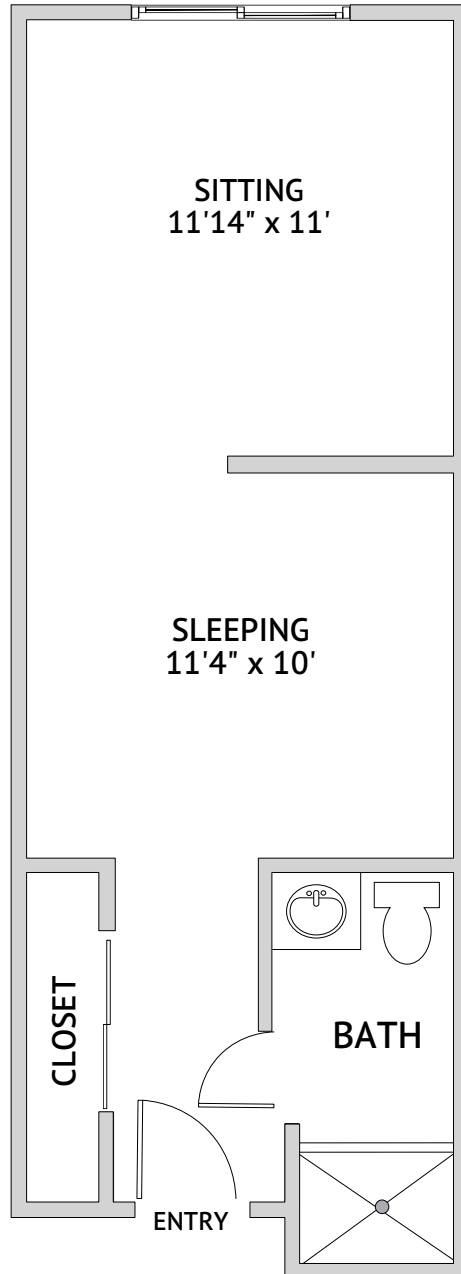

Malvern: Studio
285 Square Feet

Personal Care

1615 East Boot Road, West Chester, PA 19380 | 610-436-6663 | bellingham.watermarkcommunities.com

Floor plans are not to scale and are shown for comparative purposes only. Actual apartment floor plans may have minor variations.

Malvern C & D: Studio
375 Square Feet

Personal Care

1615 East Boot Road, West Chester, PA 19380 | 610-436-6663 | bellingham.watermarkcommunities.com

Floor plans are not to scale and are shown for comparative purposes only. Actual apartment floor plans may have minor variations.