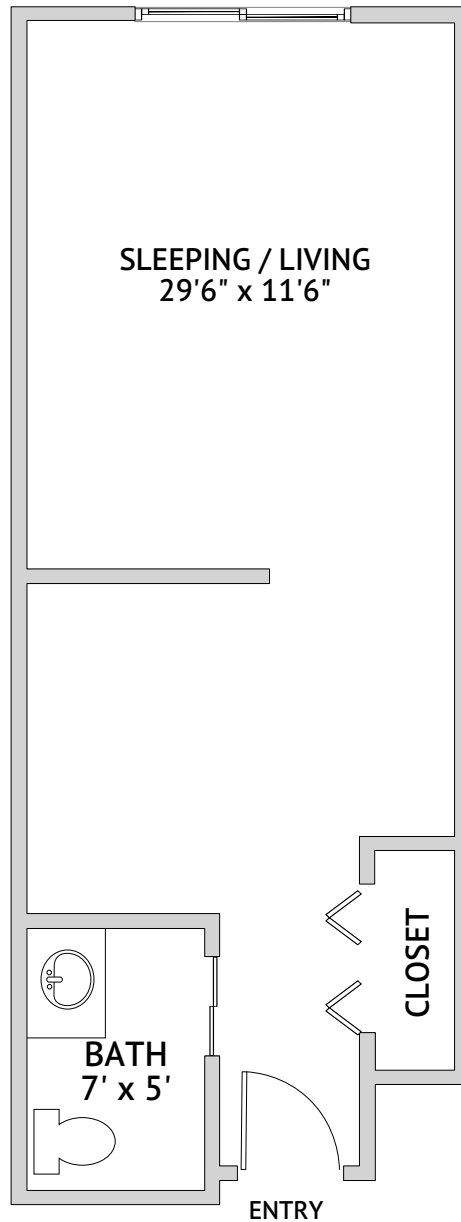

Malvern: Studio
285 Square Feet

Personal Care

1615 East Boot Road, West Chester, PA 19380 | 610-436-6663 | bellingham.watermarkcommunities.com

Floor plans are not to scale and are shown for comparative purposes only. Actual apartment floor plans may have minor variations.

Malvern C & D: Studio
375 Square Feet

Personal Care

1615 East Boot Road, West Chester, PA 19380 | 610-436-6663 | bellingham.watermarkcommunities.com

Floor plans are not to scale and are shown for comparative purposes only. Actual apartment floor plans may have minor variations.