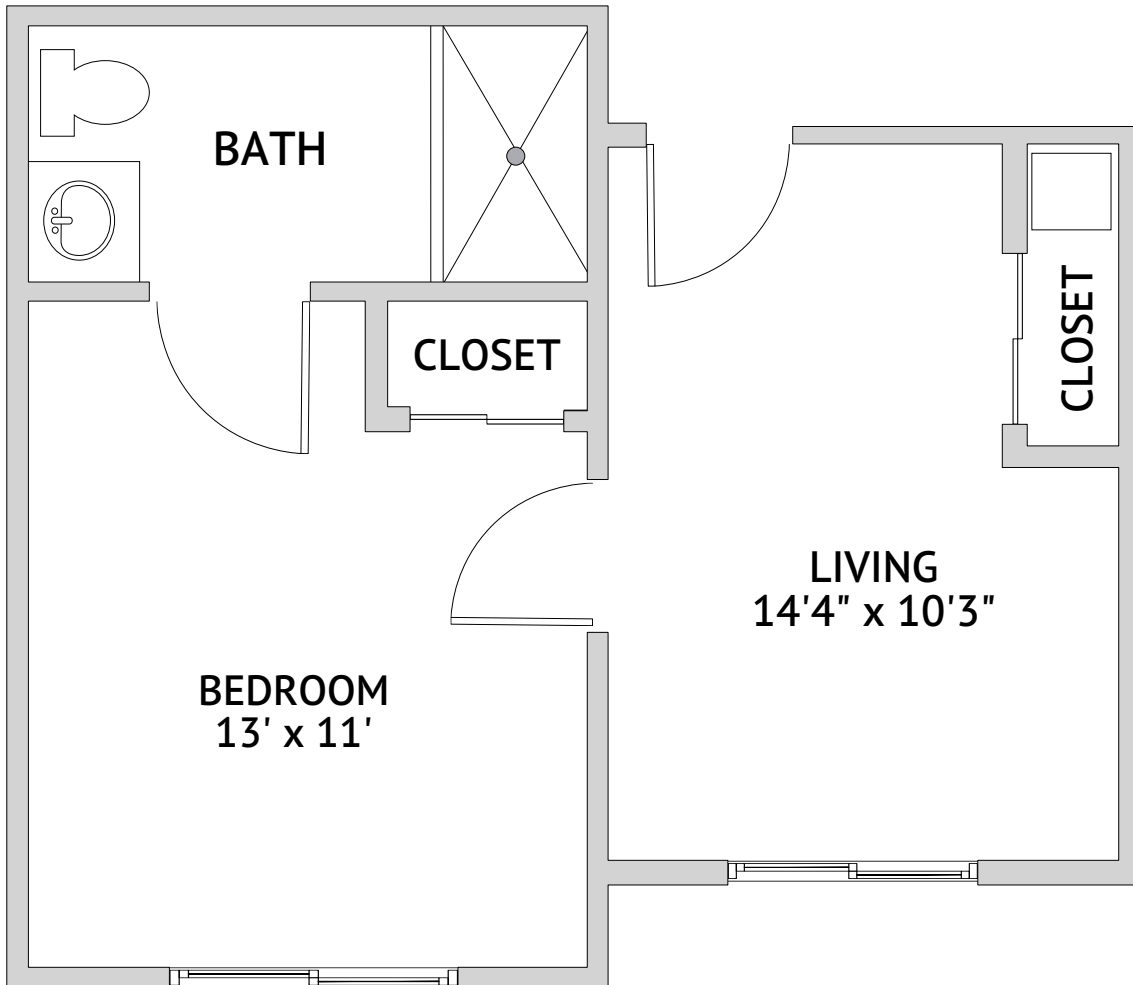

Newtown: One Bedroom One Bath
350 Square Feet

Personal Care

1615 East Boot Road, West Chester, PA 19380 | 610-436-6663 | bellingham.watermarkcommunities.com

Floor plans are not to scale and are shown for comparative purposes only. Actual apartment floor plans may have minor variations.