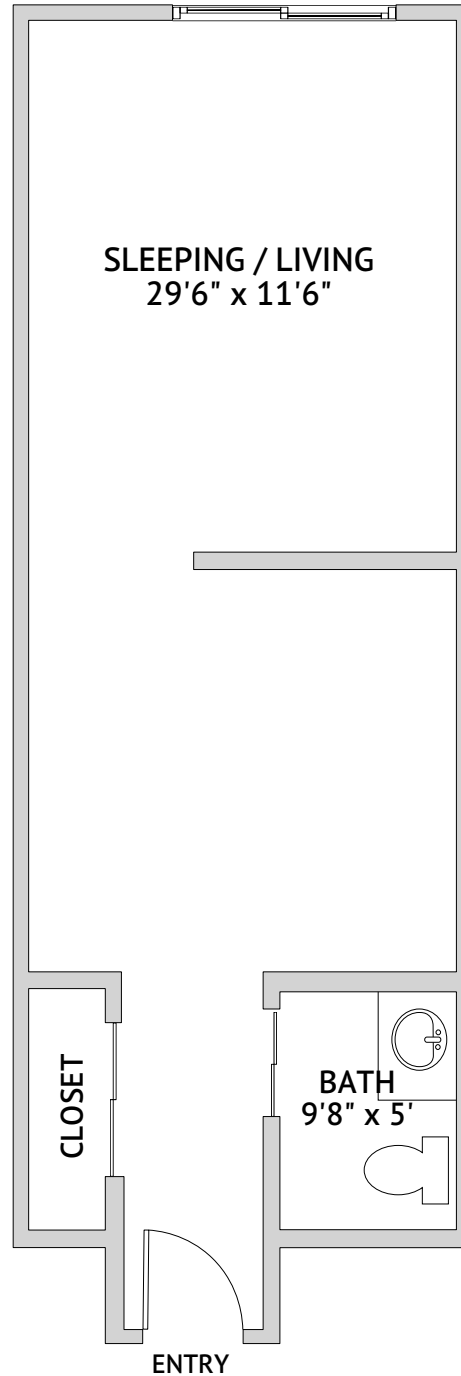

Malvern E: Companion

405 Square Feet

Personal Care

1615 East Boot Road, West Chester, PA 19380 | 610-436-6663 | bellingham.watermarkcommunities.com

Floor plans are not to scale and are shown for comparative purposes only. Actual apartment floor plans may have minor variations.