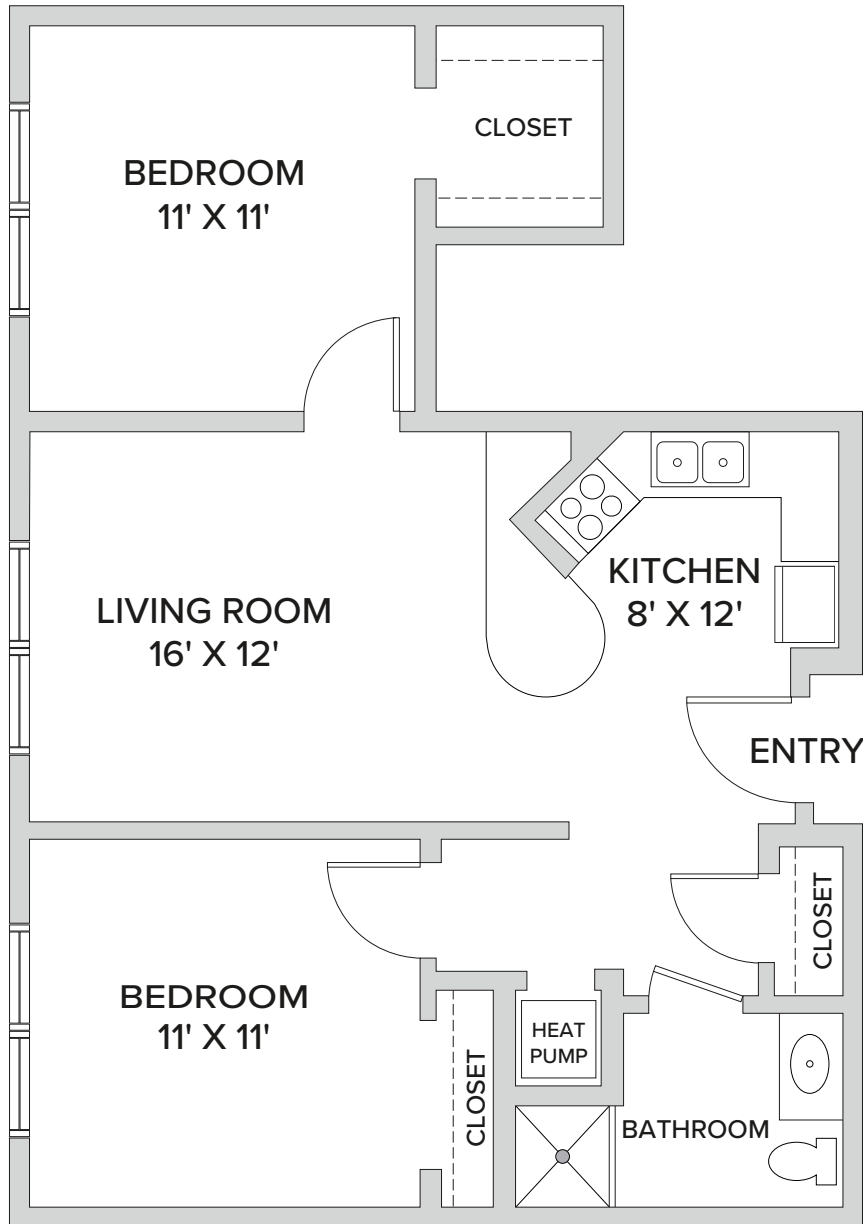

Two Bedroom

790 Square Feet

100 McAuley Drive | Rochester, NY 14610 | 585-218-9000 | legacycloverblossom.com

Floor plans are not to scale and are shown for comparative purposes only. Actual apartment floor plans may have minor variations.

Two Bedroom Deluxe

1,175 Square Feet

100 McAuley Drive | Rochester, NY 14610 | 585-218-9000 | legacycloverblossom.com

Floor plans are not to scale and are shown for comparative purposes only. Actual apartment floor plans may have minor variations.