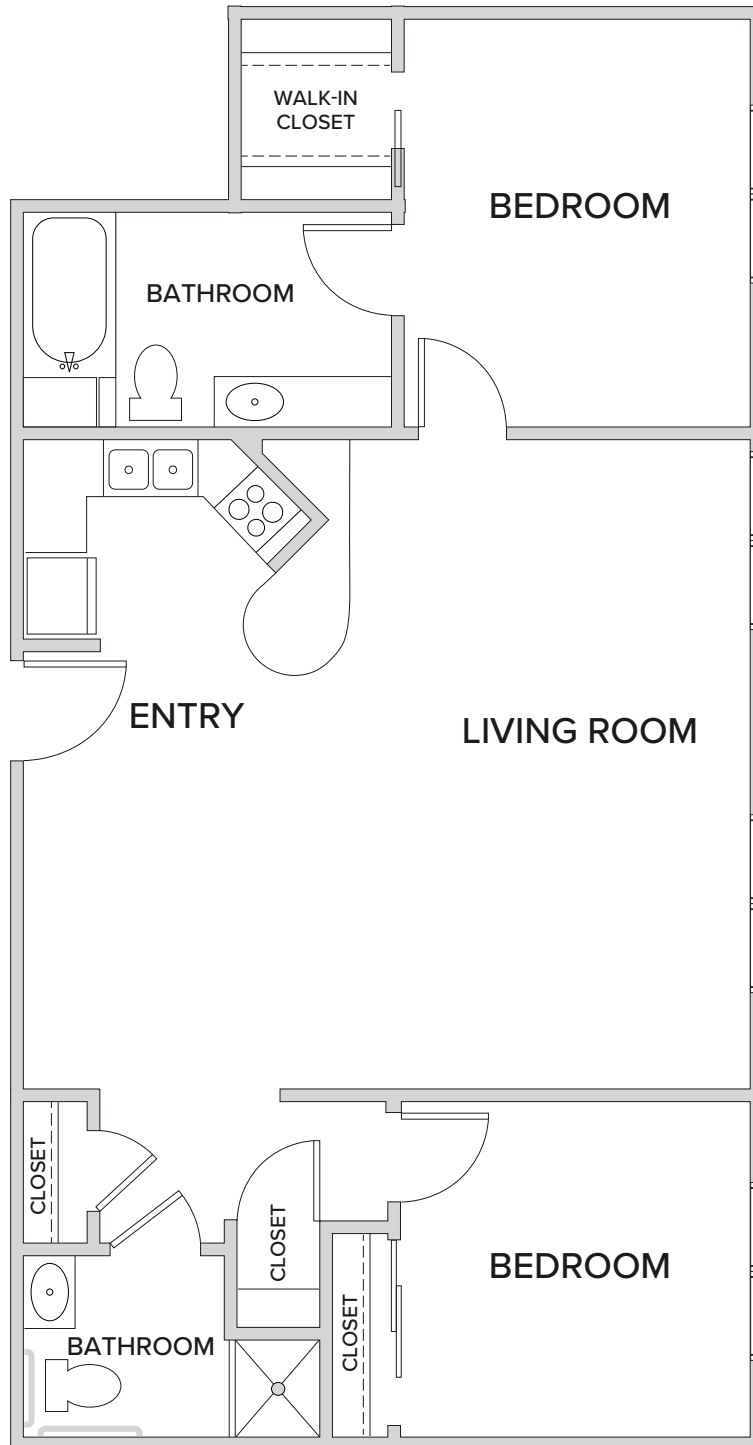

Two Bedroom

790 Square Feet

100 McAuley Drive | Rochester, NY 14610 | 585-218-9000 | legacycloverblossom.com

Floor plans are not to scale and are shown for comparative purposes only. Actual apartment floor plans may have minor variations.

Two Bedroom Deluxe

1,175 Square Feet

100 McAuley Drive | Rochester, NY 14610 | 585-218-9000 | legacycloverblossom.com

Floor plans are not to scale and are shown for comparative purposes only. Actual apartment floor plans may have minor variations.