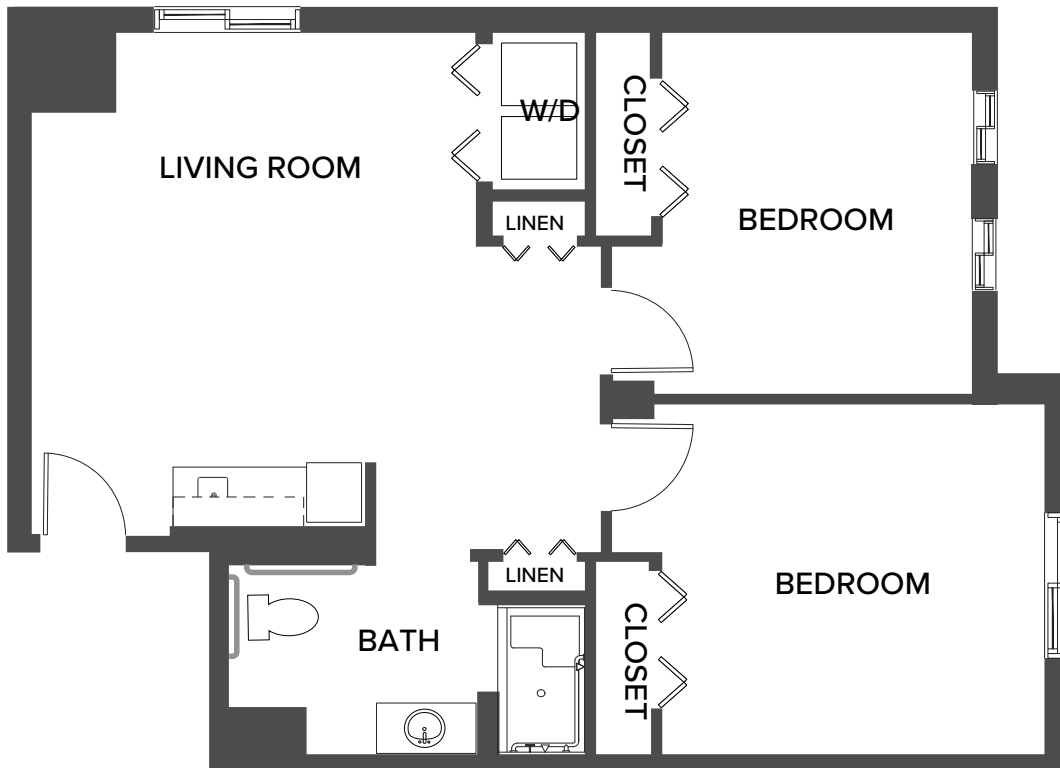

Sand Hill: Shared Suite

250 Square Feet

1170 San Marco Road, | Marco Island, FL 34145 | 239-970-4150 | watermarkmarcoisland.com

Floor plans are not to scale and are shown for comparative purposes only. Actual apartment floor plans may have minor variations.