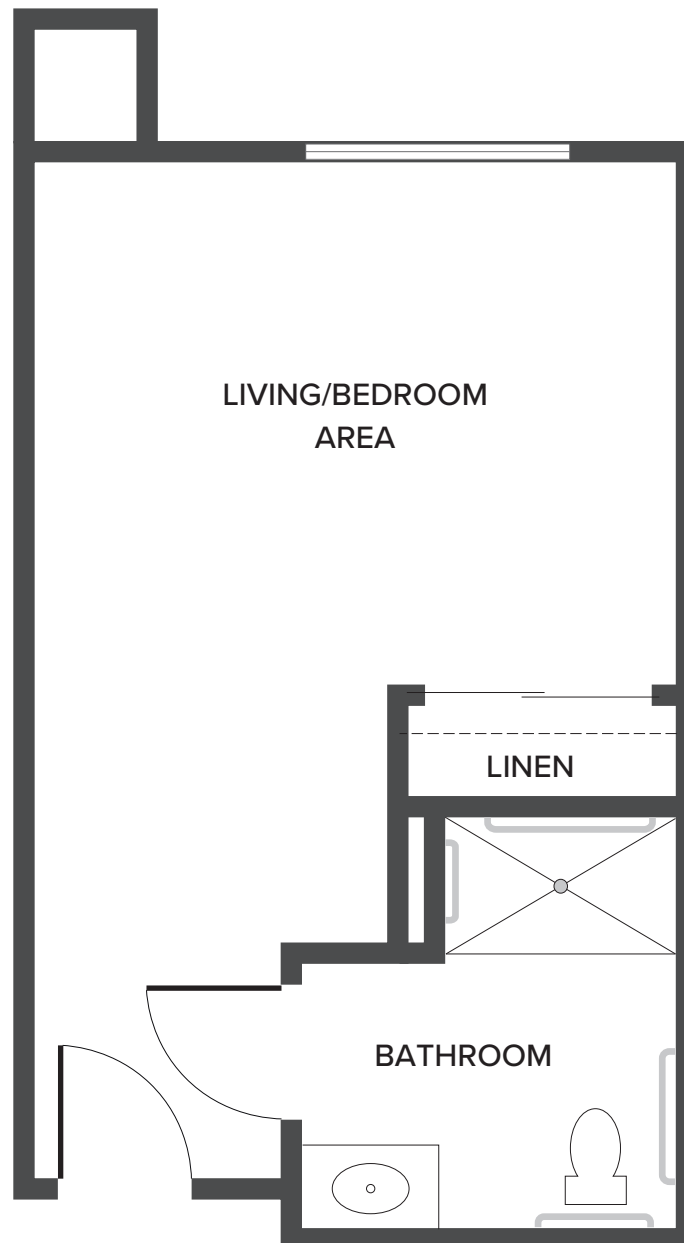

**Private Studio - Ironwood**

361 Square Feet

8689 North Silverbell Road | Tucson, AZ 85743 | 520-789-6690 | [WatermarkContinentalRanch.com](http://WatermarkContinentalRanch.com)

*Floor plans are not to scale and are shown for comparative purposes only. Actual apartment floor plans may have minor variations.*