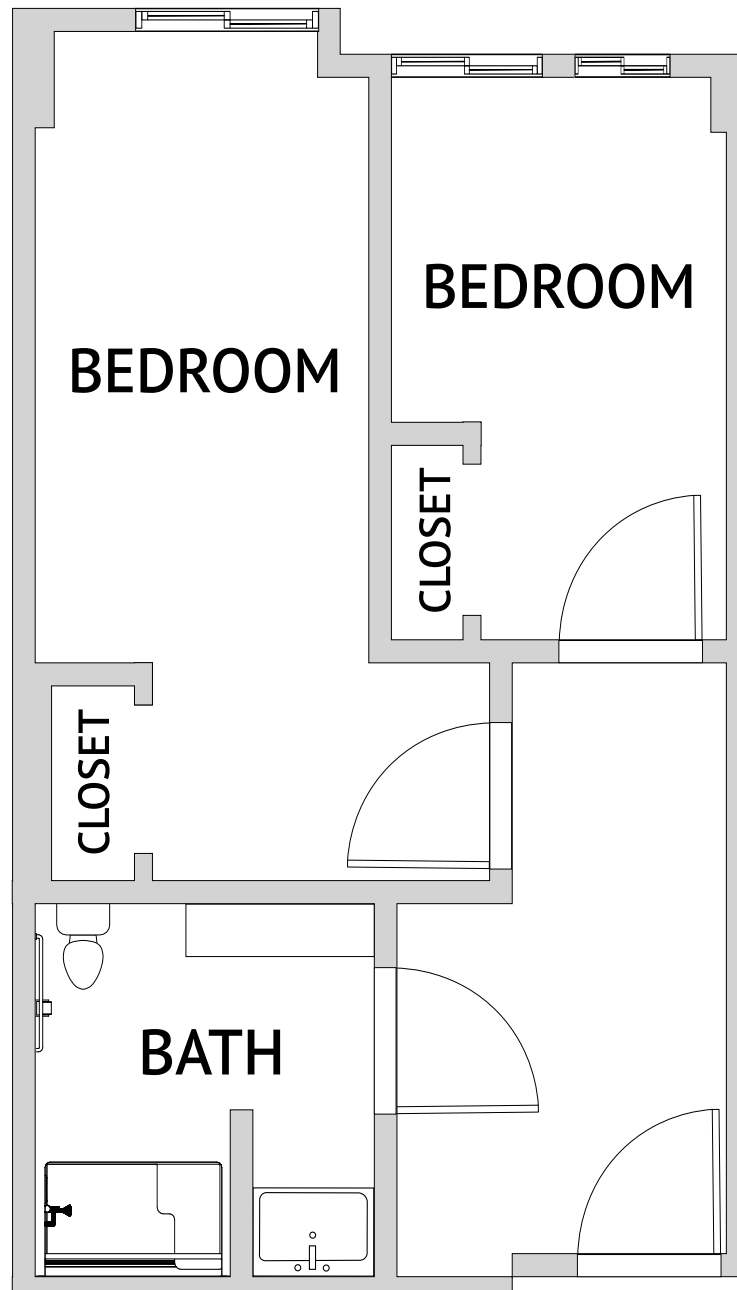

Montrose: Shared Studio

534-964 Square Feet

Memory Care

4610 Almaden Expressway, San Jose, CA 95118 | 669-258-4567 | watermarkalmaden.com

Floor plans are not to scale and are shown for comparative purposes only. Actual apartment floor plans may have minor variations.