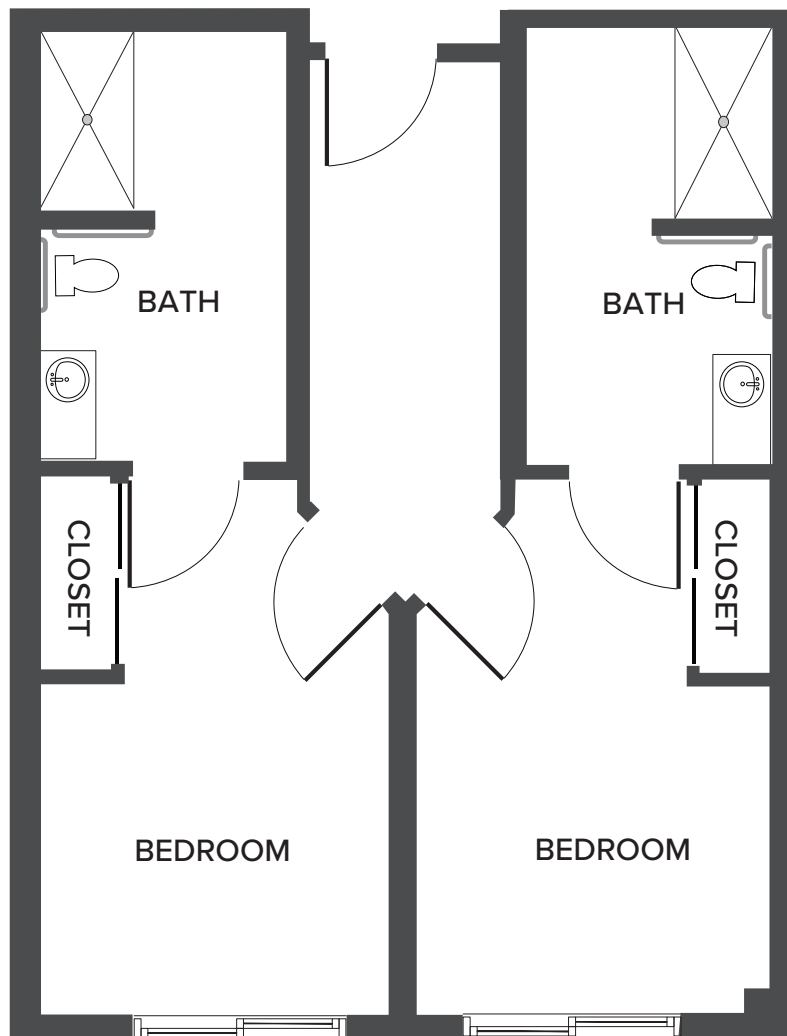

Almaden Valley: Shared Suite

344 Square Feet

1017 South Bascom Avenue | San Jose, CA 95128 | 669-321-5500 | WatermarkSanJose.com

Floor plans are not to scale and are shown for comparative purposes only. Actual apartment floor plans may have minor variations.

Santa Clara: Shared Suite

296 Square Feet

1017 South Bascom Avenue | San Jose, CA 95128 | 669-321-5500 | WatermarkSanJose.com

Floor plans are not to scale and are shown for comparative purposes only. Actual apartment floor plans may have minor variations.