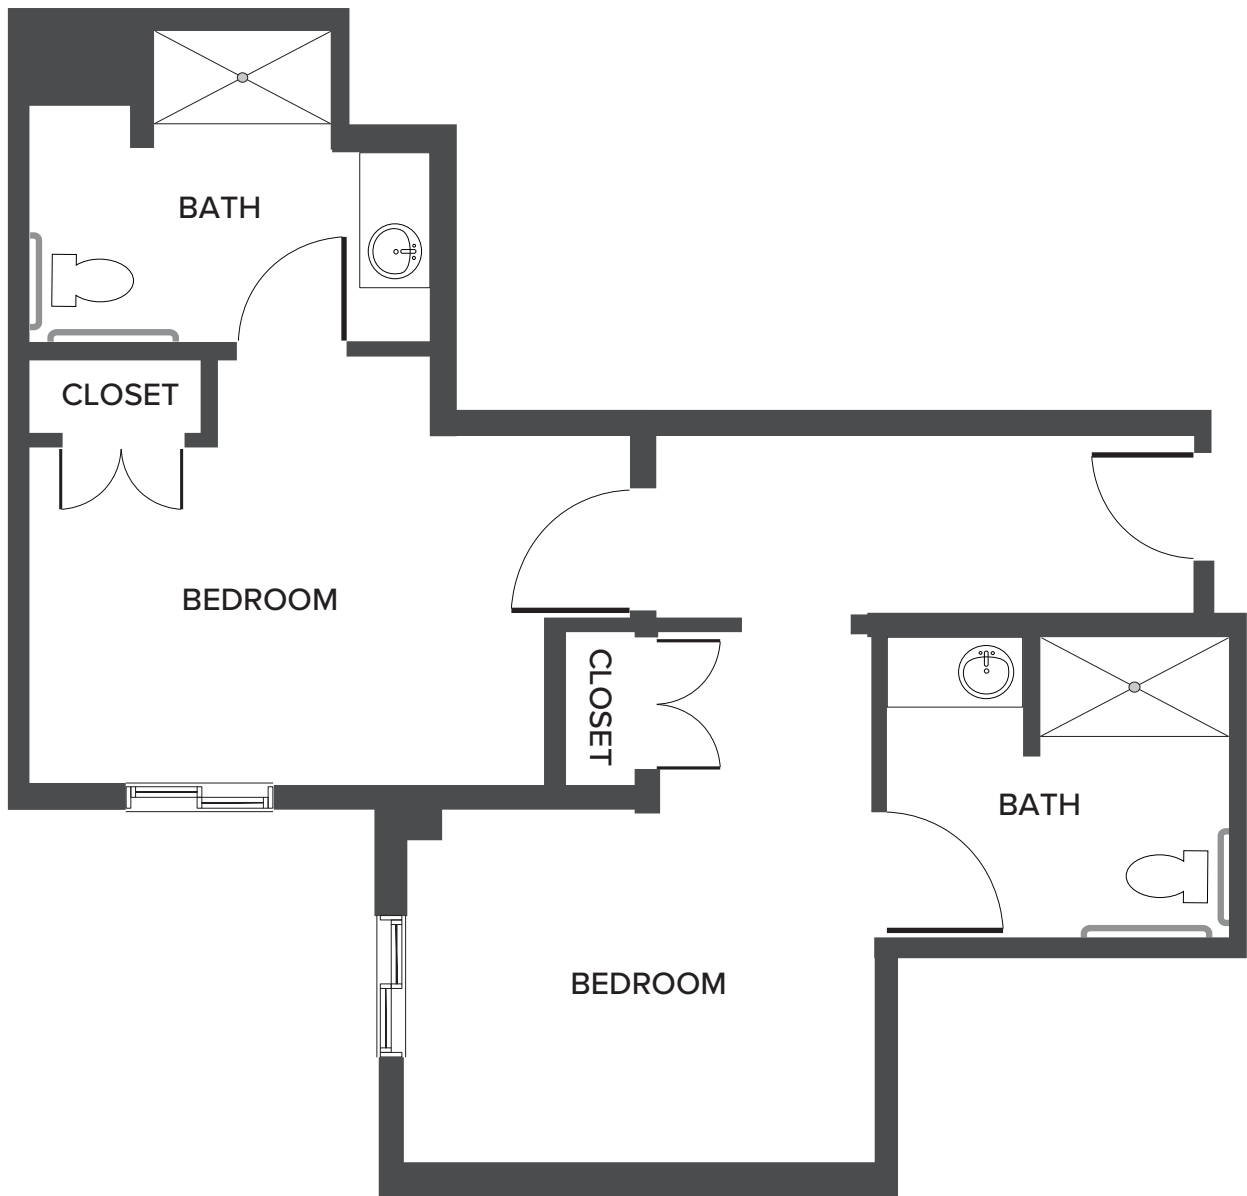

Almaden Valley: Shared Suite

344 Square Feet

1017 South Bascom Avenue | San Jose, CA 95128 | 669-321-5500 | WatermarkSanJose.com

Floor plans are not to scale and are shown for comparative purposes only. Actual apartment floor plans may have minor variations.

Santa Clara: Shared Suite

296 Square Feet

1017 South Bascom Avenue | San Jose, CA 95128 | 669-321-5500 | WatermarkSanJose.com

Floor plans are not to scale and are shown for comparative purposes only. Actual apartment floor plans may have minor variations.