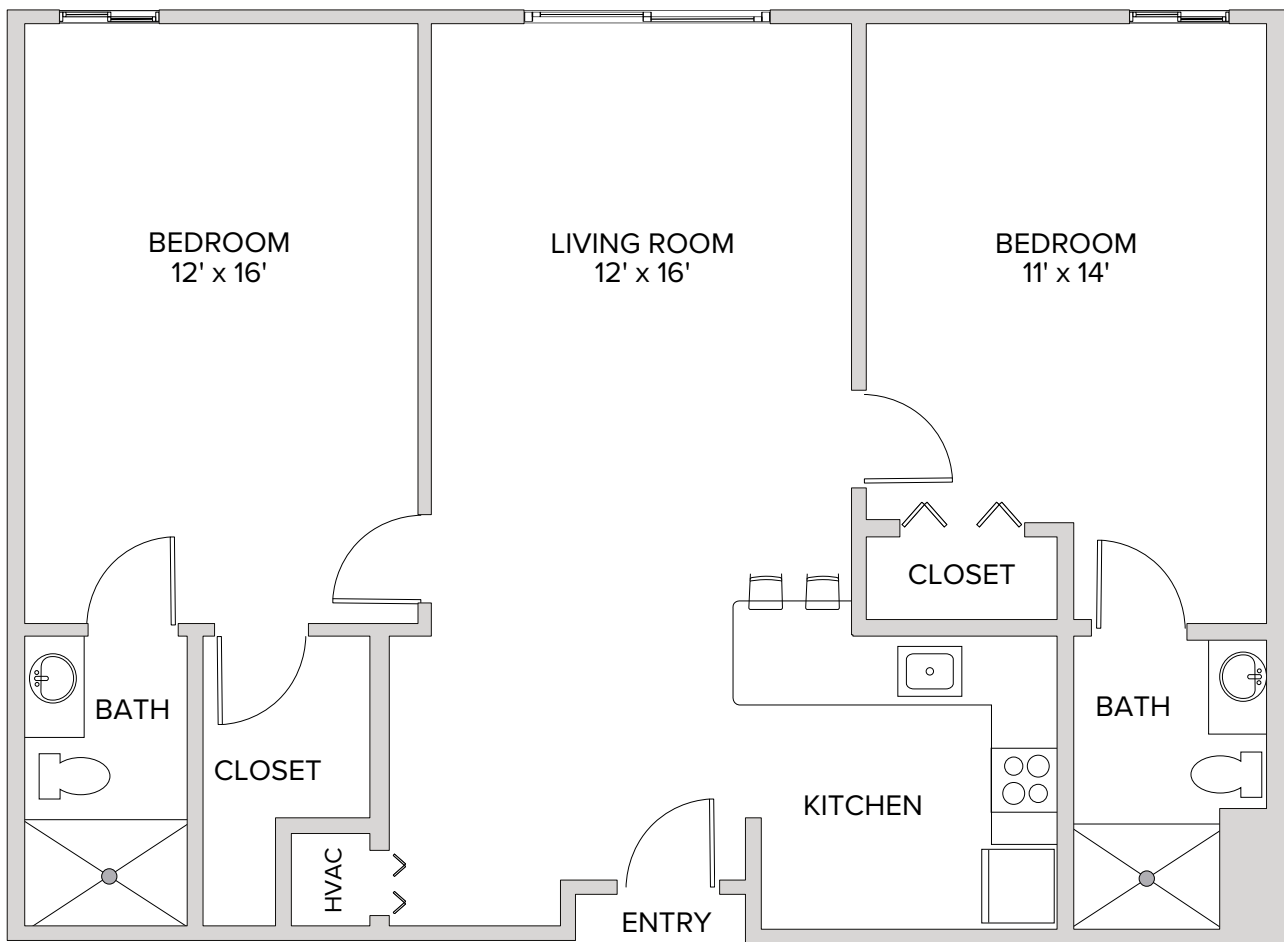

Two Bedroom
1,000 Square Feet

Independent Living

363 Jungermann Road, St. Peters, MO 63376 | 636-928-3877 | stpeters.watermarkcommunities.com

Floor plans are not to scale and are shown for comparative purposes only. Actual apartment floor plans may have minor variations.