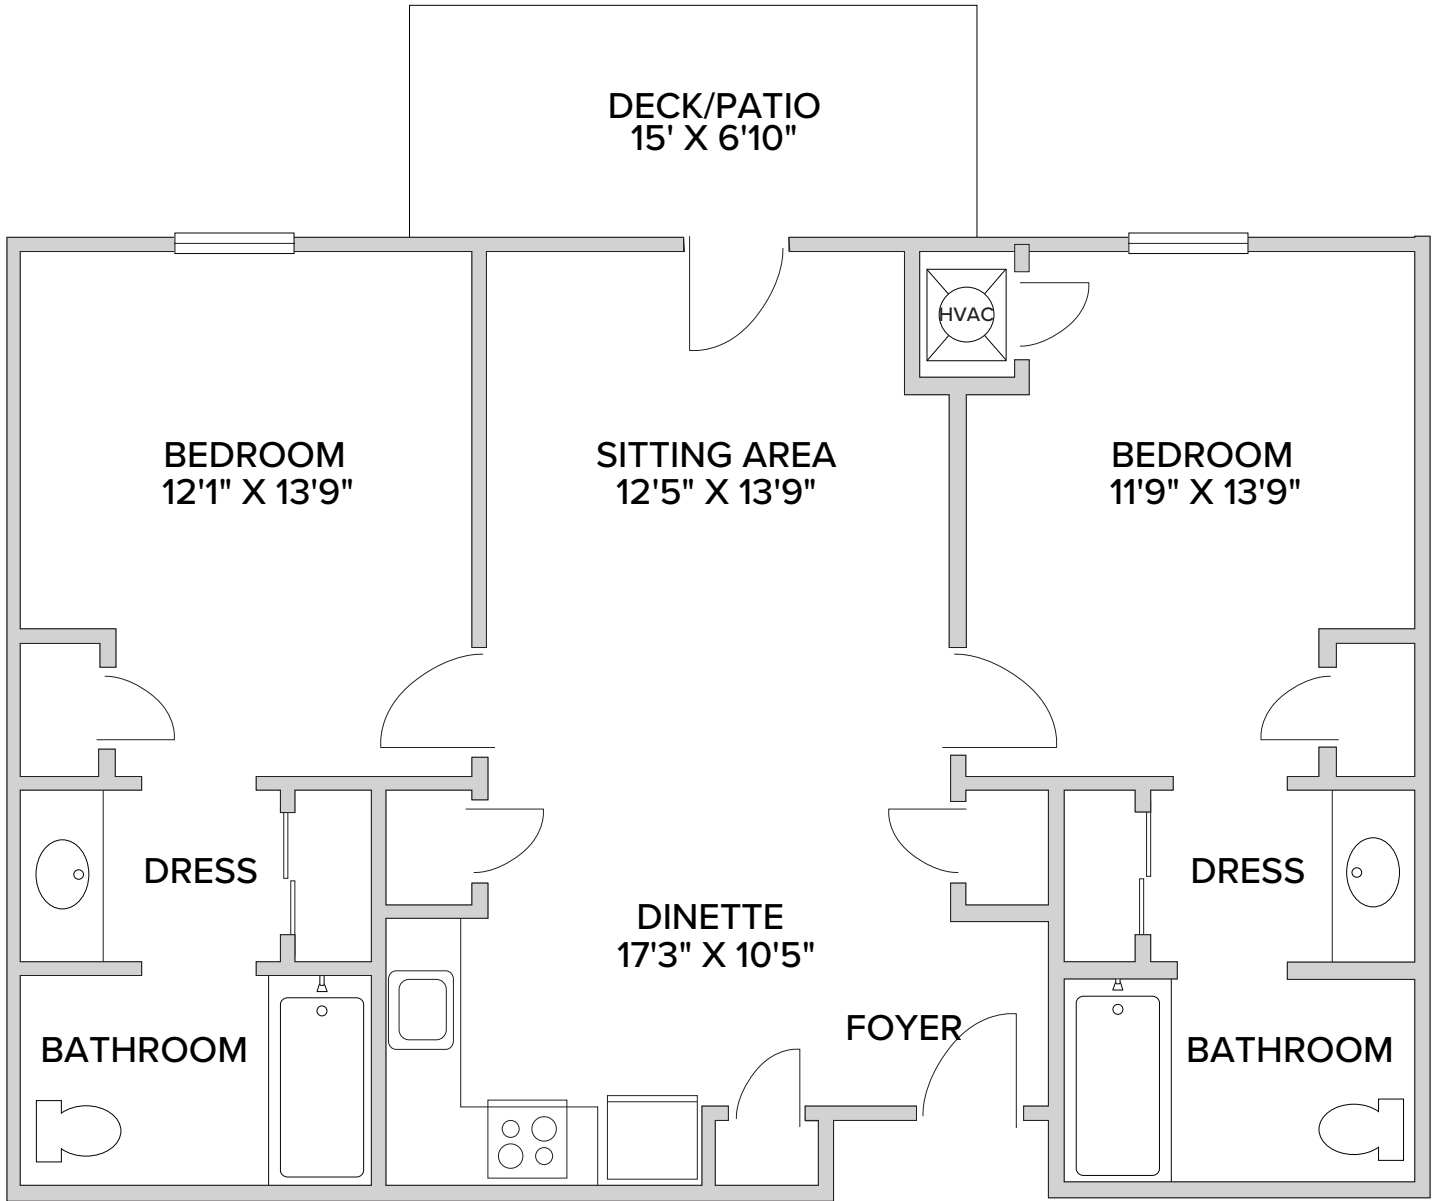

Monterey – Two Bedroom

954 Square Feet

5877 Pleasant Hill Road | Milford, OH 45150 | 513-831-5222 | PinebrookLiving.com

Floor plans are not to scale and are shown for comparative purposes only. Actual apartment floor plans may have minor variations.

Sequoia – Two Bedroom

1,087 Square Feet

5877 Pleasant Hill Road | Milford, OH 45150 | 513-831-5222 | PinebrookLiving.com

Floor plans are not to scale and are shown for comparative purposes only. Actual apartment floor plans may have minor variations.