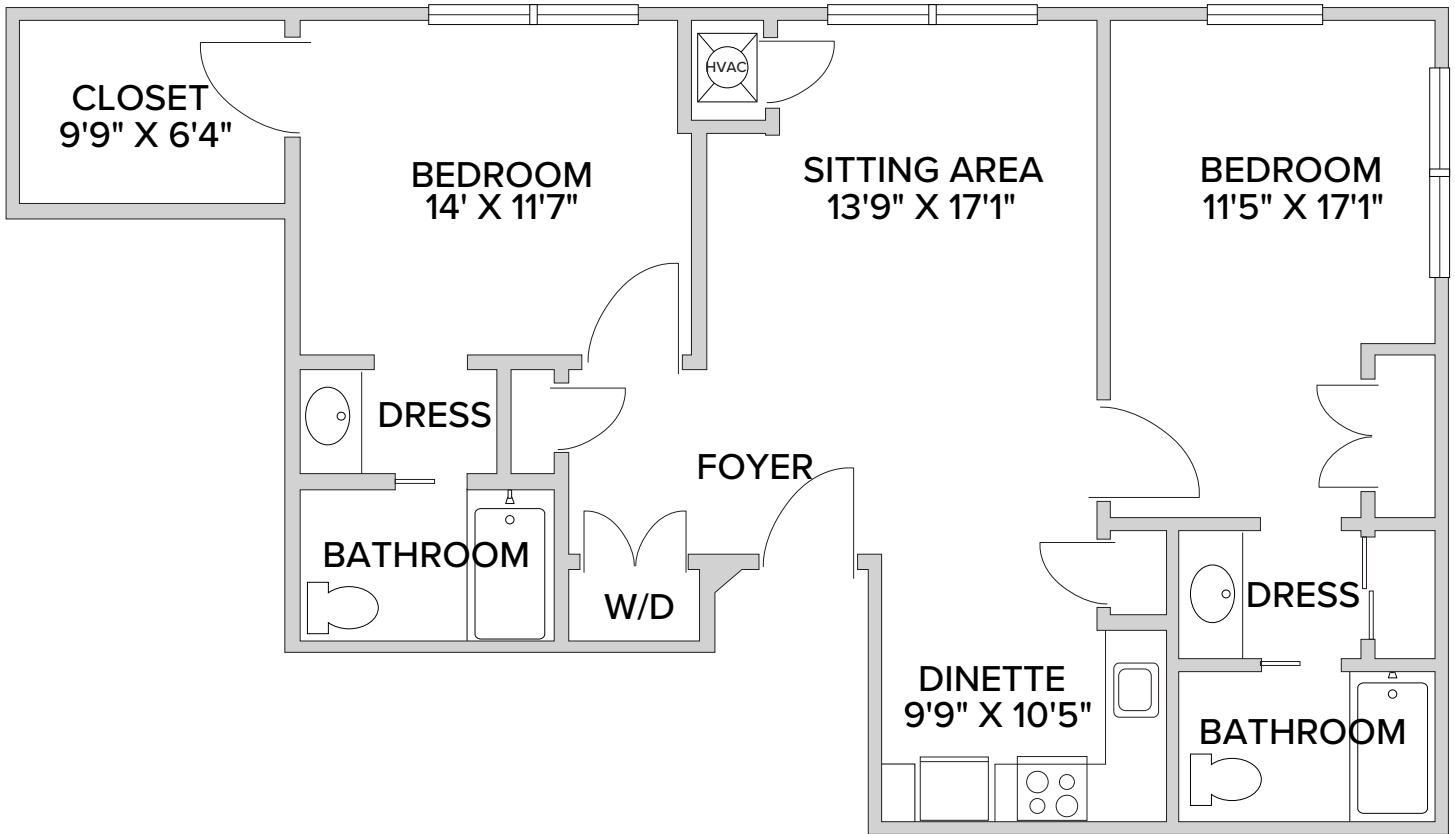

Monterey – Two Bedroom

954 Square Feet

5877 Pleasant Hill Road | Milford, OH 45150 | 513-831-5222 | PinebrookLiving.com

Floor plans are not to scale and are shown for comparative purposes only. Actual apartment floor plans may have minor variations.

Sequoia – Two Bedroom

1,087 Square Feet

5877 Pleasant Hill Road | Milford, OH 45150 | 513-831-5222 | PinebrookLiving.com

Floor plans are not to scale and are shown for comparative purposes only. Actual apartment floor plans may have minor variations.