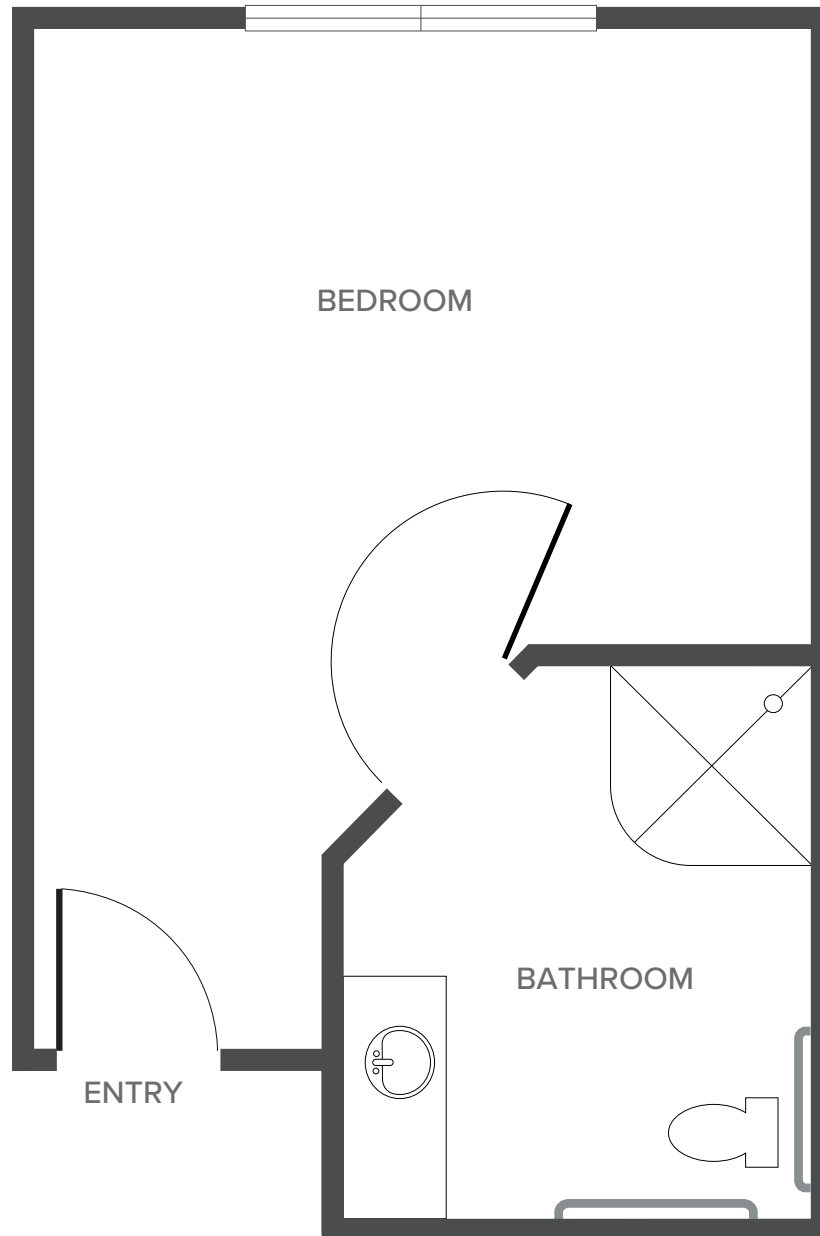

Private One Bedroom - Mariposa

255 Square Feet

6901 San Vicente Avenue NE | Albuquerque, NM 87109 | 505-445-9200 | WatermarkCherryHills.com

Floor plans are not to scale and are shown for comparative purposes only. Actual apartment floor plans may have minor variations.

Private (ADA) One Bedroom - Mariposa

255 Square Feet

6901 San Vicente Avenue NE | Albuquerque, NM 87109 | 505-445-9200 | WatermarkCherryHills.com

Floor plans are not to scale and are shown for comparative purposes only. Actual apartment floor plans may have minor variations.