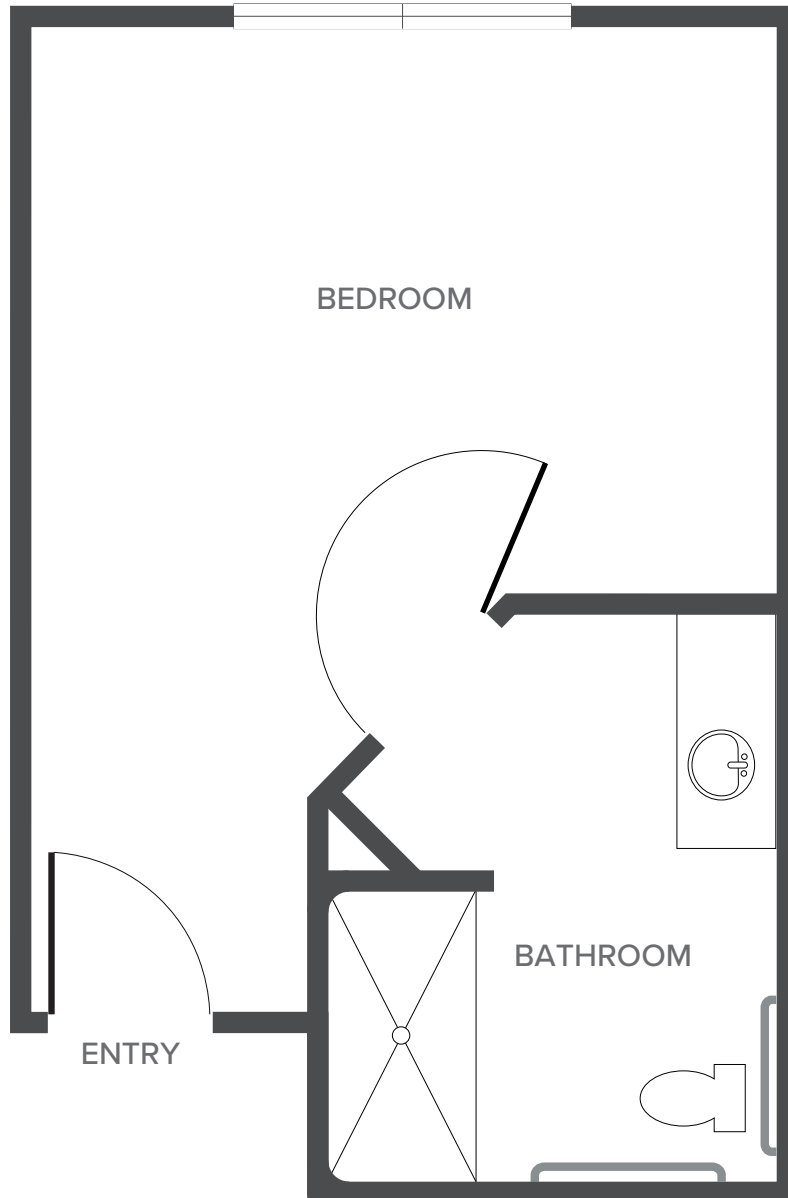

Private One Bedroom - Mariposa

255 Square Feet

6901 San Vicente Avenue NE | Albuquerque, NM 87109 | 505-445-9200 | WatermarkCherryHills.com

Floor plans are not to scale and are shown for comparative purposes only. Actual apartment floor plans may have minor variations.

Private (ADA) One Bedroom - Mariposa

255 Square Feet

6901 San Vicente Avenue NE | Albuquerque, NM 87109 | 505-445-9200 | WatermarkCherryHills.com

Floor plans are not to scale and are shown for comparative purposes only. Actual apartment floor plans may have minor variations.