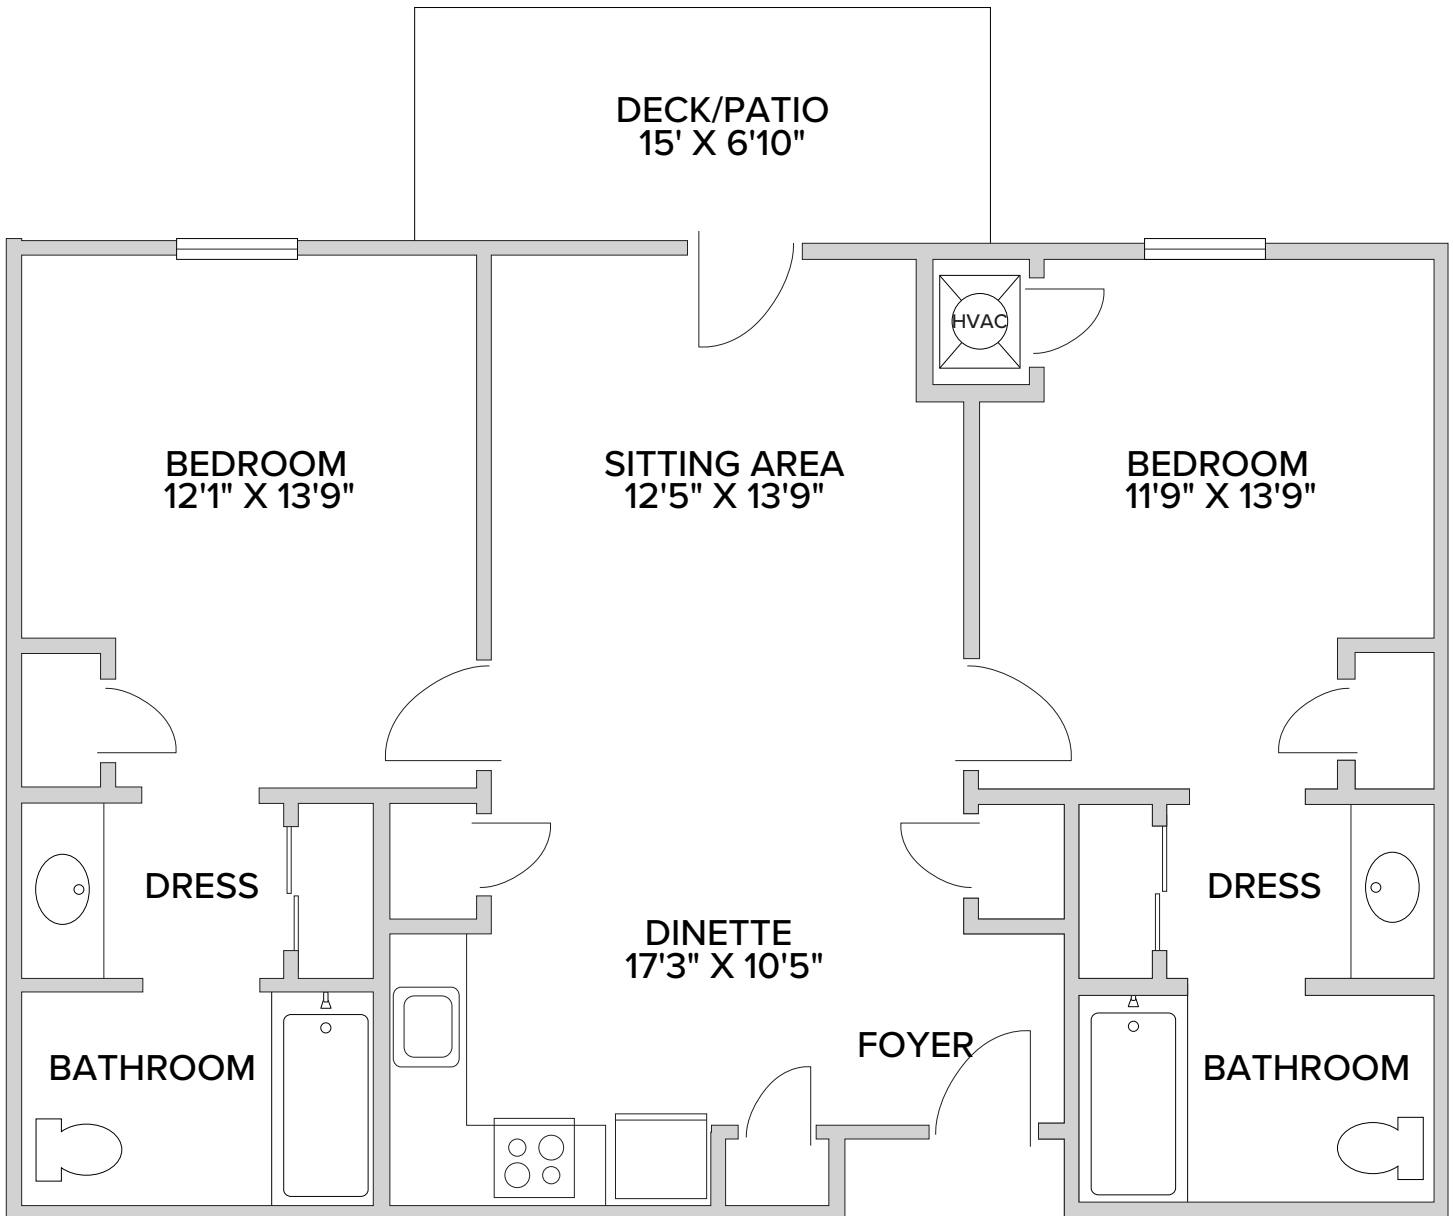

Monterey – Two Bedroom

954 Square Feet

5877 Pleasant Hill Road | Milford, OH 45150 | 513-831-5222 | PinebrookLiving.com

Floor plans are not to scale and are shown for comparative purposes only. Actual apartment floor plans may have minor variations.

Sequoia – Two Bedroom

1,087 Square Feet

5877 Pleasant Hill Road | Milford, OH 45150 | 513-831-5222 | PinebrookLiving.com

Floor plans are not to scale and are shown for comparative purposes only. Actual apartment floor plans may have minor variations.