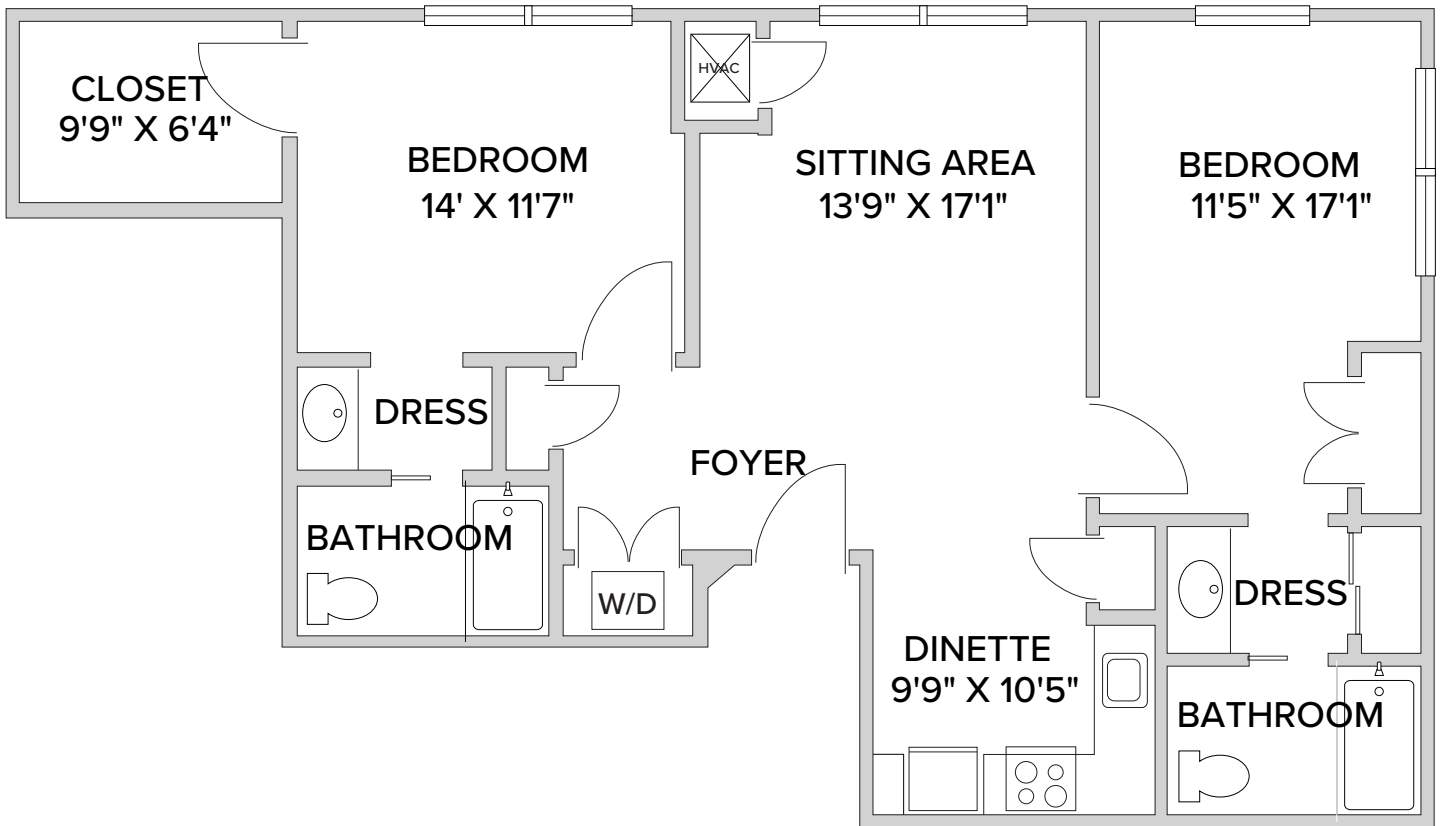

Monterey – Two Bedroom

954 Square Feet

5877 Pleasant Hill Road | Milford, OH 45150 | 513-831-5222 | PinebrookLiving.com

Floor plans are not to scale and are shown for comparative purposes only. Actual apartment floor plans may have minor variations.

Sequoia – Two Bedroom

1,087 Square Feet

5877 Pleasant Hill Road | Milford, OH 45150 | 513-831-5222 | PinebrookLiving.com

Floor plans are not to scale and are shown for comparative purposes only. Actual apartment floor plans may have minor variations.