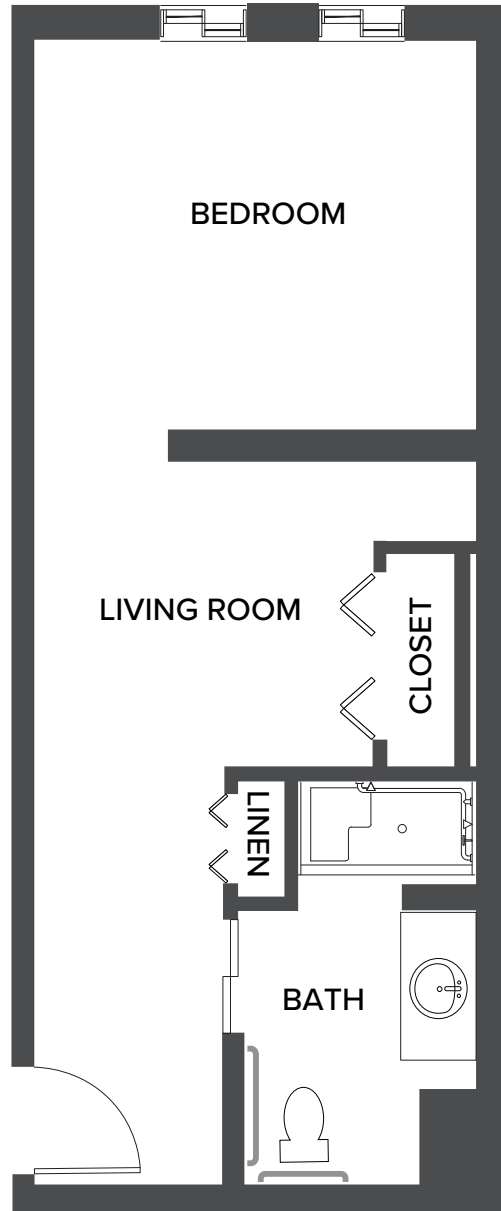

Starfish: Studio

393 Square Feet

1170 San Marco Road, | Marco Island, FL 34145 | 239-970-4150 | watermarkmarcoisland.com

Floor plans are not to scale and are shown for comparative purposes only. Actual apartment floor plans may have minor variations.

Tigertail: Studio Large

506 Square Feet

1170 San Marco Road, | Marco Island, FL 34145 | 239-970-4150 | watermarkmarcoisland.com

Floor plans are not to scale and are shown for comparative purposes only. Actual apartment floor plans may have minor variations.

Largo: Studio Den

525 Square Feet

1170 San Marco Road, | Marco Island, FL 34145 | 239-970-4150 | watermarkmarcoisland.com

Floor plans are not to scale and are shown for comparative purposes only. Actual apartment floor plans may have minor variations.