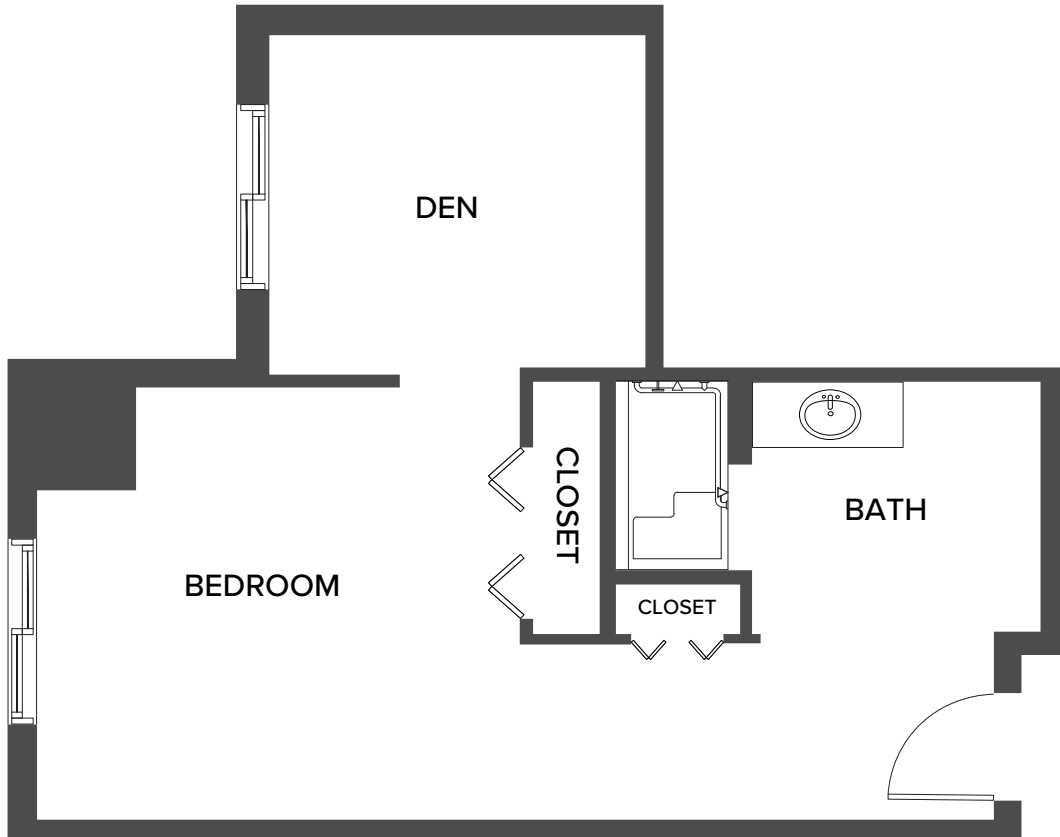

Starfish: Studio

393 Square Feet

1170 San Marco Road, | Marco Island, FL 34145 | 239-970-4150 | watermarkmarcoisland.com

Floor plans are not to scale and are shown for comparative purposes only. Actual apartment floor plans may have minor variations.

Tigertail: Studio Large

506 Square Feet

1170 San Marco Road, | Marco Island, FL 34145 | 239-970-4150 | watermarkmarcoisland.com

Floor plans are not to scale and are shown for comparative purposes only. Actual apartment floor plans may have minor variations.

Largo: Studio Den

525 Square Feet

1170 San Marco Road, | Marco Island, FL 34145 | 239-970-4150 | watermarkmarcoisland.com

Floor plans are not to scale and are shown for comparative purposes only. Actual apartment floor plans may have minor variations.