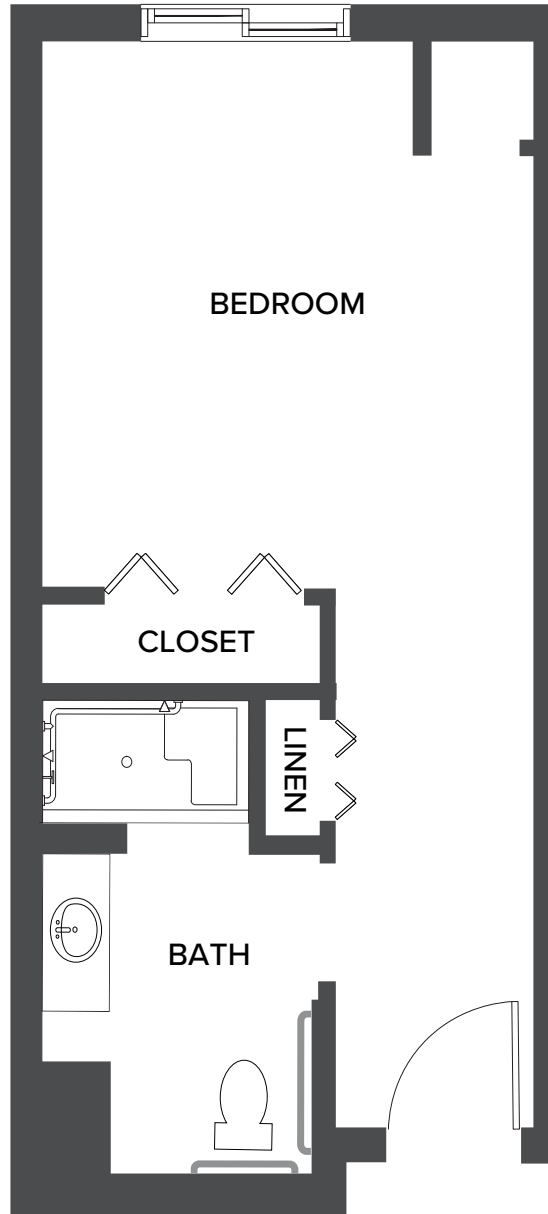

Starfish: Studio

393 Square Feet

1170 San Marco Road, | Marco Island, FL 34145 | 239-970-4150 | watermarkmarcoisland.com

Floor plans are not to scale and are shown for comparative purposes only. Actual apartment floor plans may have minor variations.

Tigertail: Studio Large

506 Square Feet

1170 San Marco Road, | Marco Island, FL 34145 | 239-970-4150 | watermarkmarcoisland.com

Floor plans are not to scale and are shown for comparative purposes only. Actual apartment floor plans may have minor variations.

Largo: Studio Den

525 Square Feet

1170 San Marco Road, | Marco Island, FL 34145 | 239-970-4150 | watermarkmarcoisland.com

Floor plans are not to scale and are shown for comparative purposes only. Actual apartment floor plans may have minor variations.