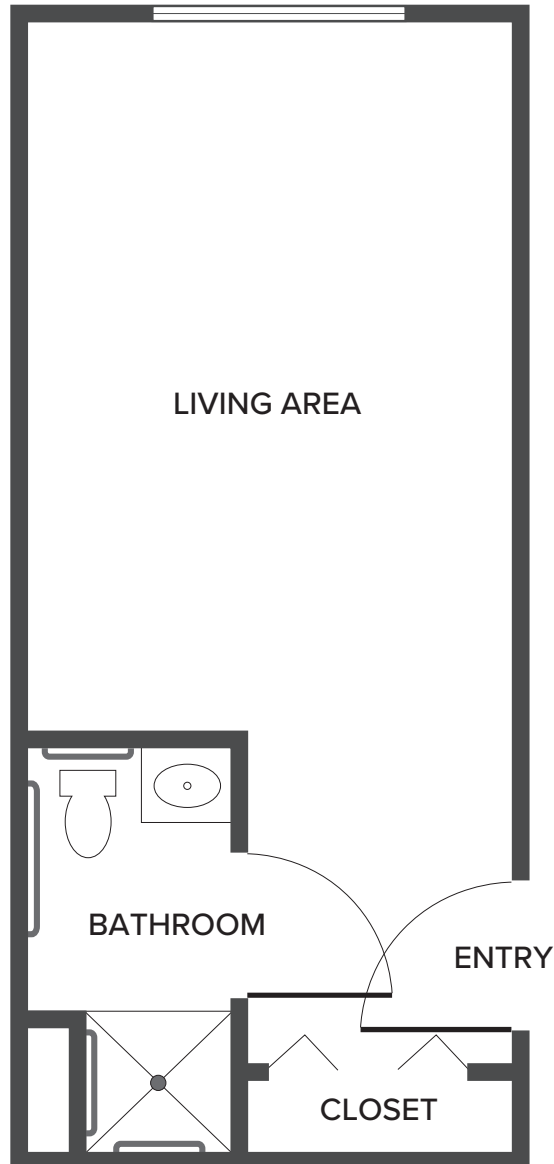

Studio

228 Square Feet

777 DeKalb Pike | Blue Bell, PA 19422 | 610-277-6443 | bluebellplace.com

Floor plans are not to scale and are shown for comparative purposes only. Actual apartment floor plans may have minor variations.