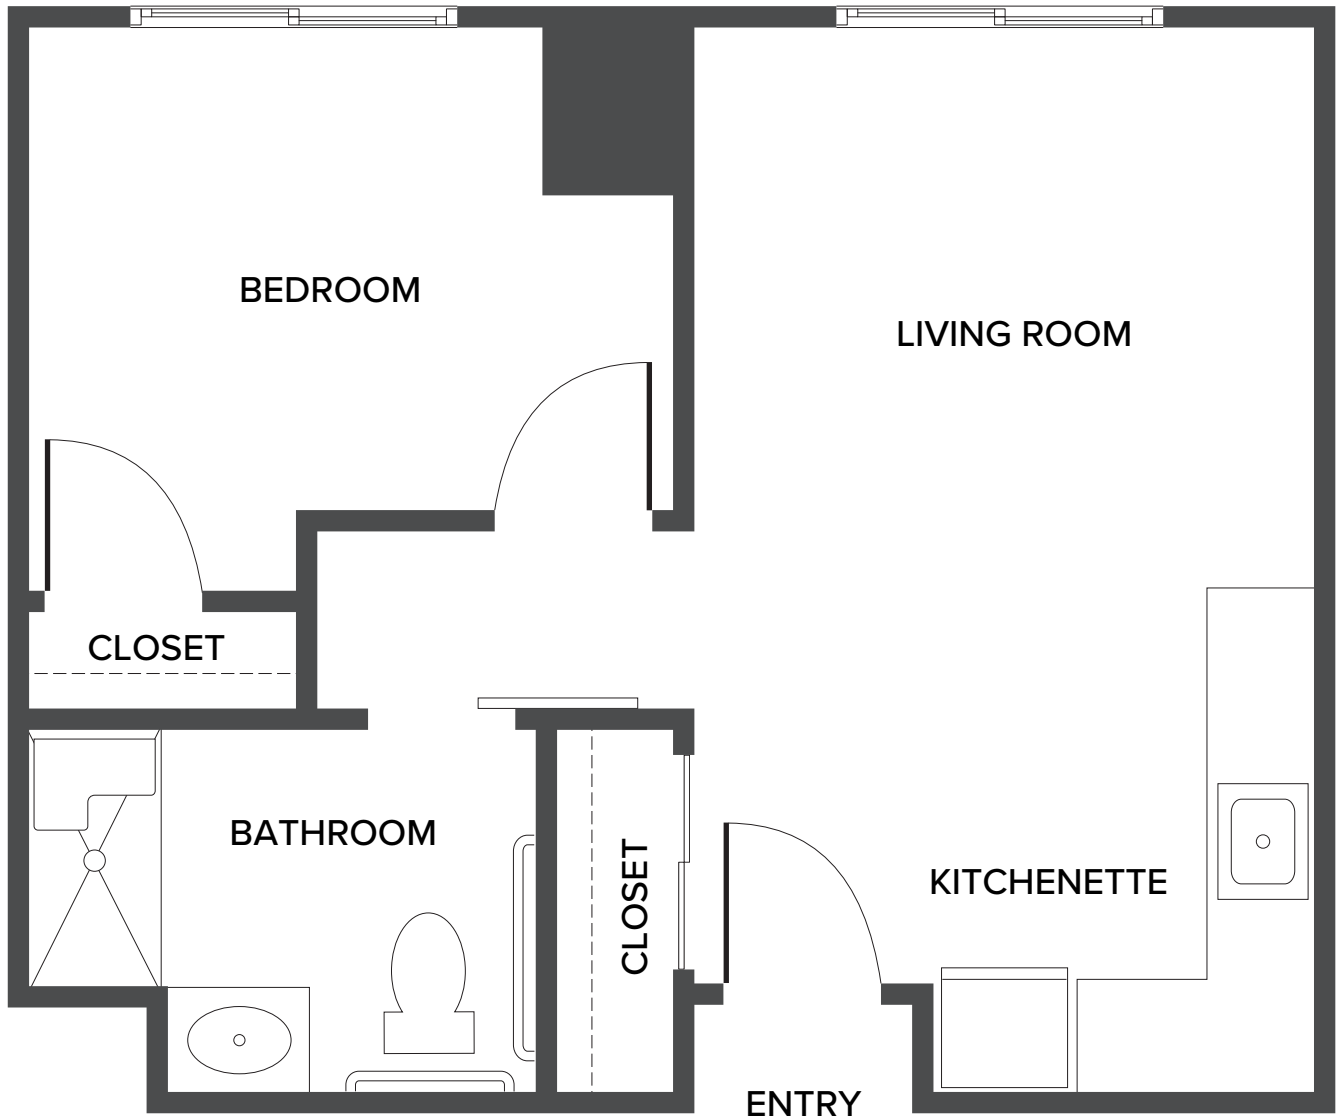

**One Bedroom**

558 Square Feet

5524 West 6200 South | Salt Lake City, UT 84118 | 801-840-4600 | SummitWatermark.com

*Floor plans are not to scale and are shown for comparative purposes only. Actual apartment floor plans may have minor variations.*