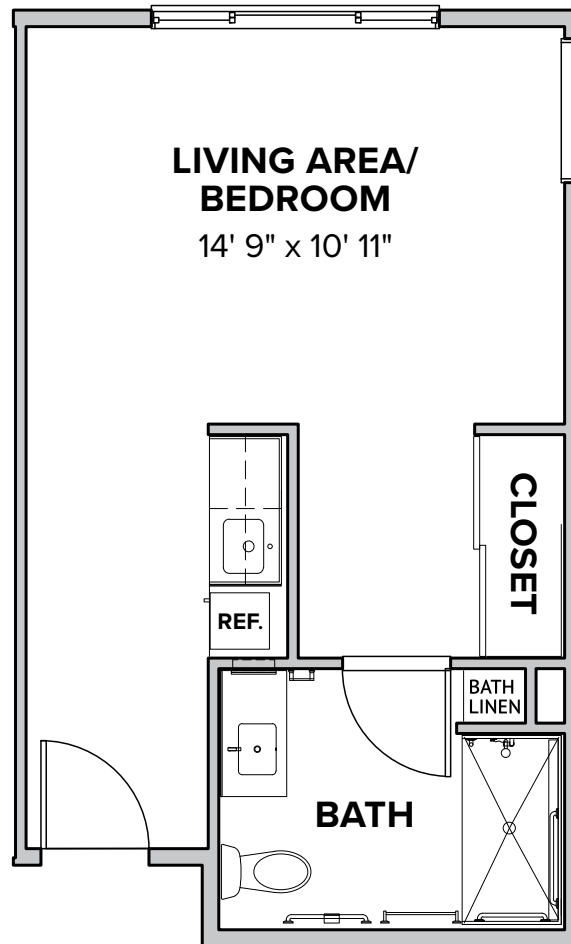

Santiago – Shared Studio
491 Square Feet

Memory Care Floor Plan

27762 Forbes Road, Laguna Niguel, CA 92677 | 949-899-8175 | watermarklagunaniguel.com

Floor plans are not to scale and are shown for comparative purposes only. Actual apartment floor plans may have minor variations.

Doheny – Studio
397 Square Feet

Memory Care Floor Plan

27762 Forbes Road, Laguna Niguel, CA 92677 | 949-899-8175 | watermarklagunaniguel.com

Floor plans are not to scale and are shown for comparative purposes only. Actual apartment floor plans may have minor variations.