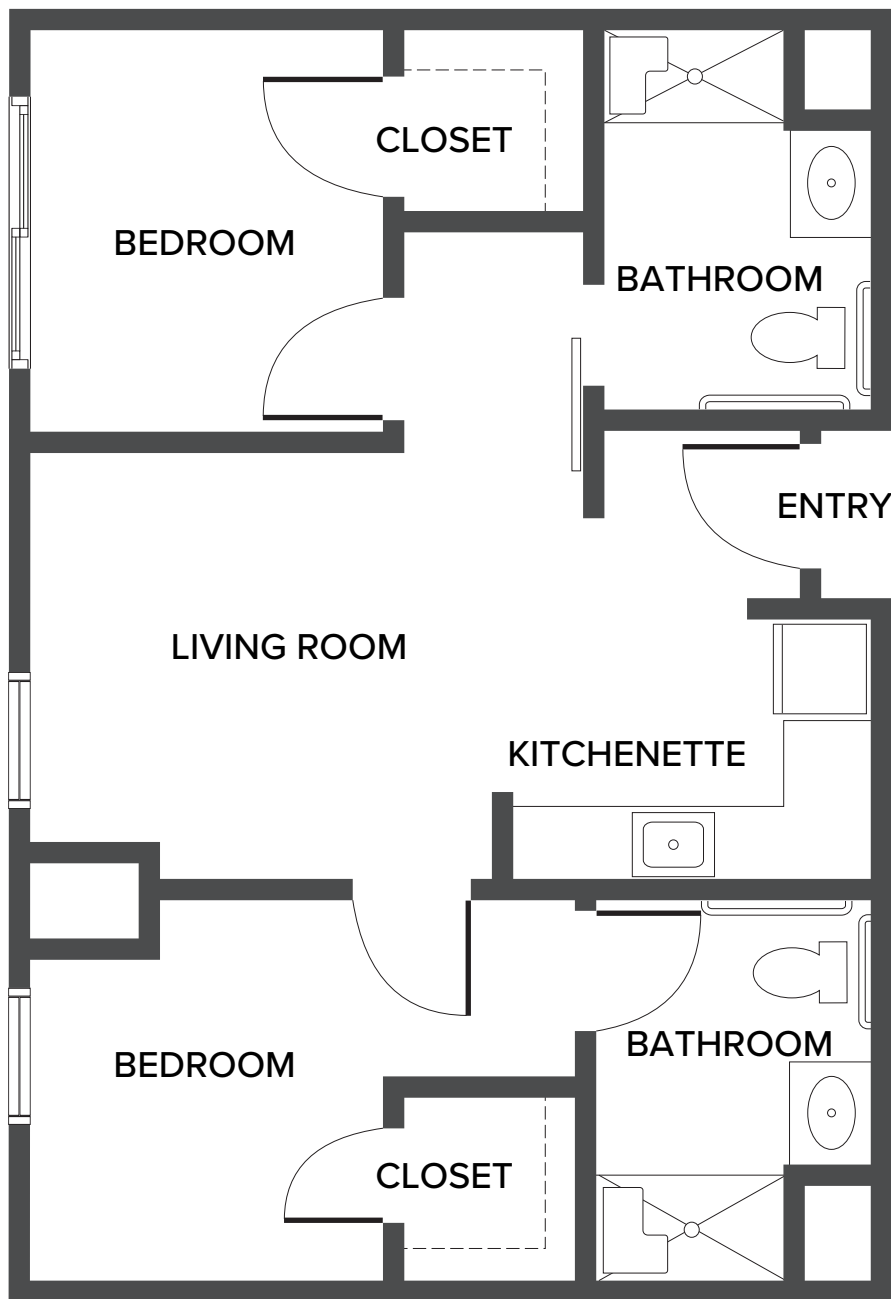

Two Bedroom, Two Bath

763 Square Feet

5524 West 6200 South | Salt Lake City, UT 84118 | 801-840-4600 | SummitWatermark.com

Floor plans are not to scale and are shown for comparative purposes only. Actual apartment floor plans may have minor variations.