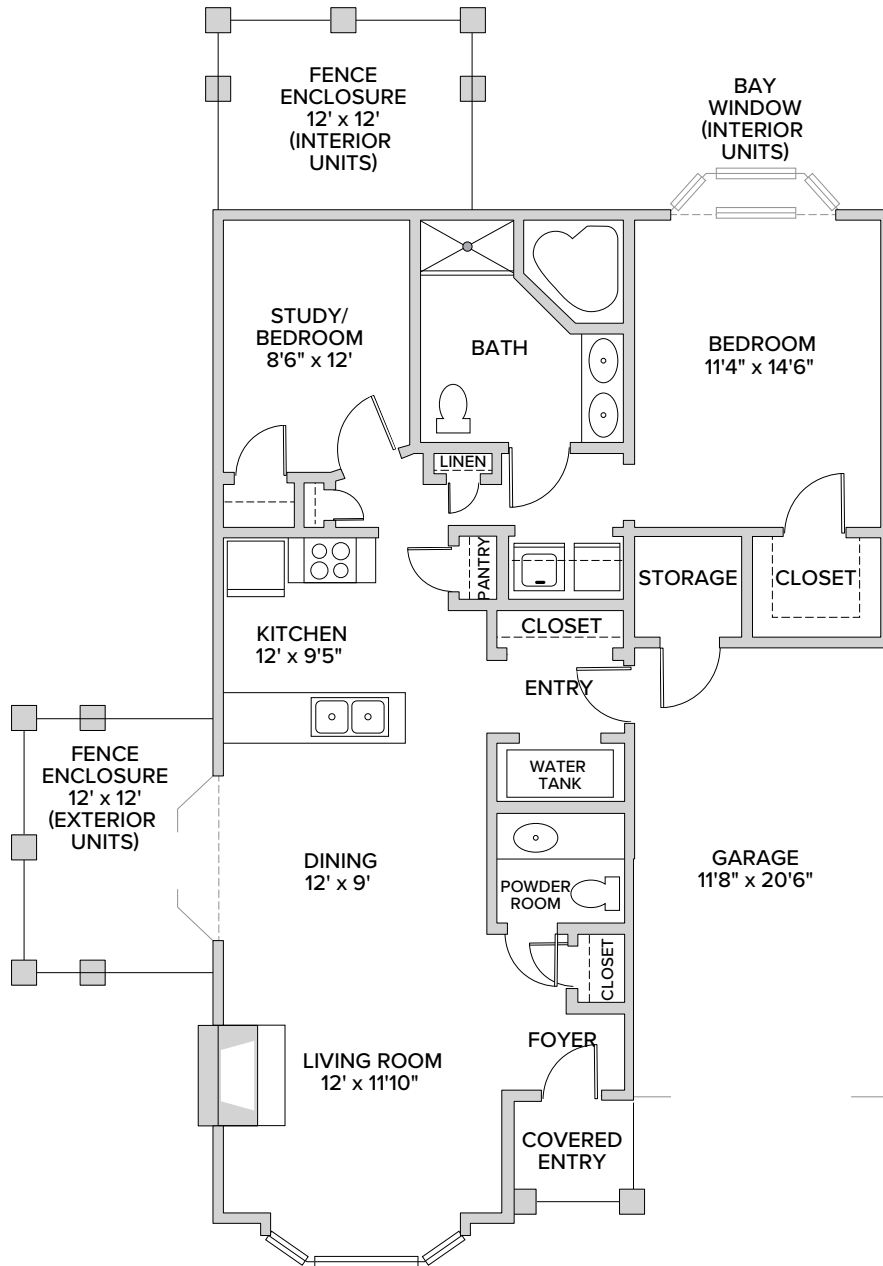

TWO BEDROOM VILLA
 1,200 Square Feet

Floor plans are not to scale and are shown for comparative purposes only.
 Actual apartment floor plans may have minor variations.

100 McAuley Drive • Rochester, NY 14610 • 585-218-9000 • legacycloverblossom.com