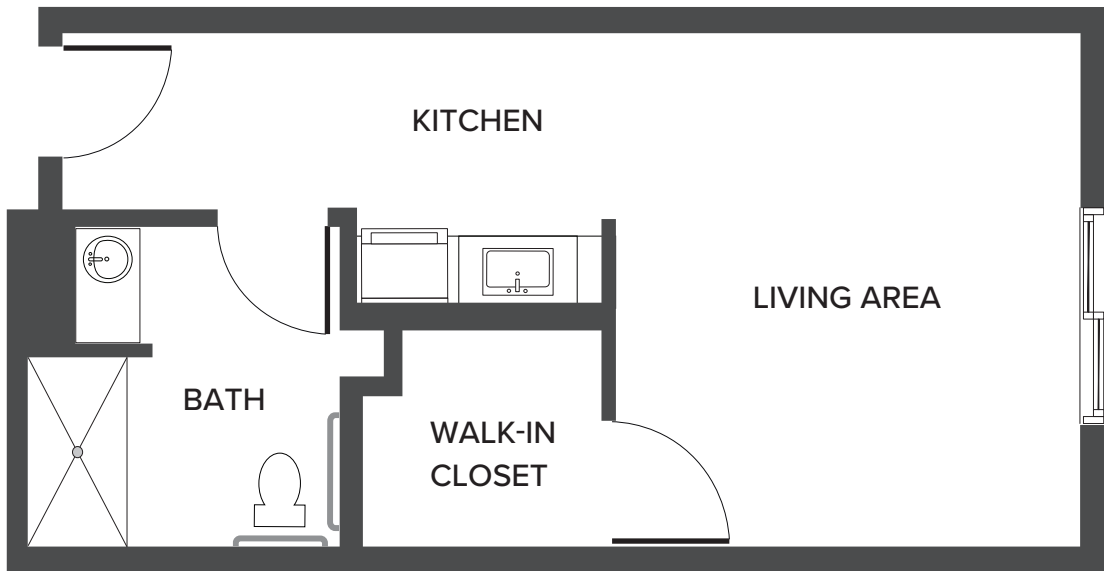

**Alviso: Small Studio**

388 Square Feet

1017 South Bascom Avenue | San Jose, CA 95128 | 669-321-5500 | [WatermarkSanJose.com](http://WatermarkSanJose.com)

*Floor plans are not to scale and are shown for comparative purposes only. Actual apartment floor plans may have minor variations.*

**Alum Rock: Studio**

424 Square Feet

1017 South Bascom Avenue | San Jose, CA 95128 | 669-321-5500 | [WatermarkSanJose.com](http://WatermarkSanJose.com)

*Floor plans are not to scale and are shown for comparative purposes only. Actual apartment floor plans may have minor variations.*

**Willow Glen: Studio**

442 Square Feet

1017 South Bascom Avenue | San Jose, CA 95128 | 669-321-5500 | WatermarkSanJose.com

*Floor plans are not to scale and are shown for comparative purposes only. Actual apartment floor plans may have minor variations.*