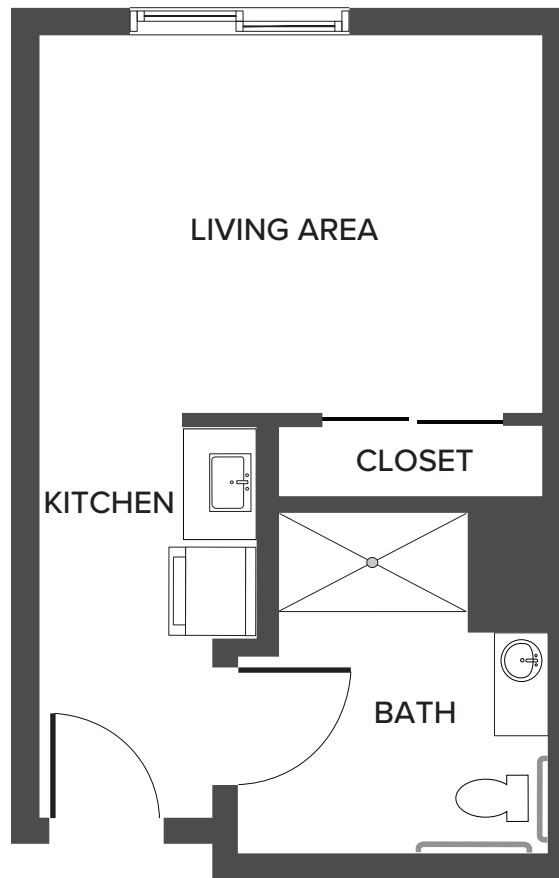

**Alviso: Small Studio**

388 Square Feet

1017 South Bascom Avenue | San Jose, CA 95128 | 669-321-5500 | [WatermarkSanJose.com](http://WatermarkSanJose.com)

*Floor plans are not to scale and are shown for comparative purposes only. Actual apartment floor plans may have minor variations.*

**Alum Rock: Studio**

424 Square Feet

1017 South Bascom Avenue | San Jose, CA 95128 | 669-321-5500 | [WatermarkSanJose.com](http://WatermarkSanJose.com)

*Floor plans are not to scale and are shown for comparative purposes only. Actual apartment floor plans may have minor variations.*

**Willow Glen: Studio**

442 Square Feet

1017 South Bascom Avenue | San Jose, CA 95128 | 669-321-5500 | WatermarkSanJose.com

*Floor plans are not to scale and are shown for comparative purposes only. Actual apartment floor plans may have minor variations.*