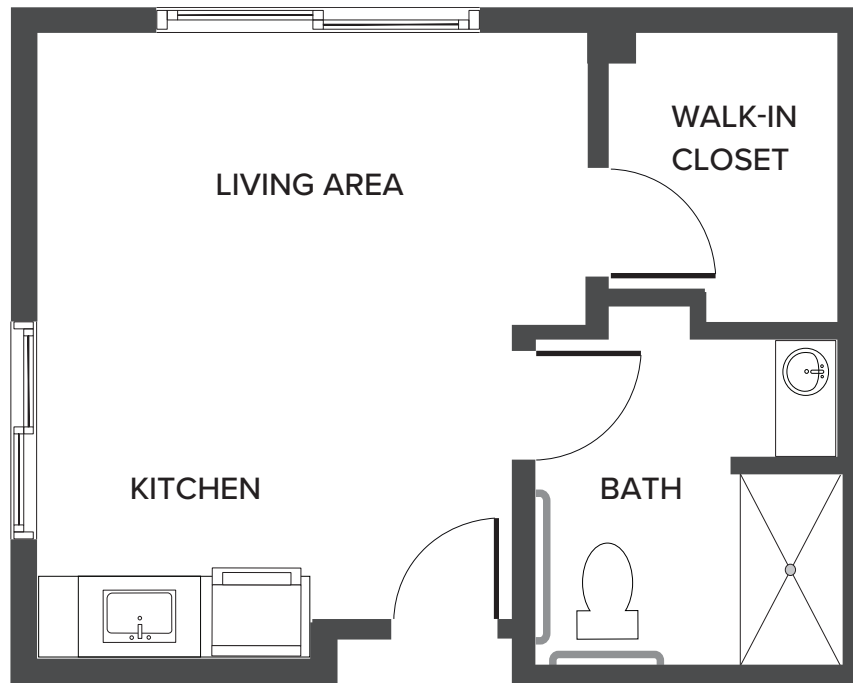

**Alviso: Small Studio**

388 Square Feet

1017 South Bascom Avenue | San Jose, CA 95128 | 669-321-5500 | [WatermarkSanJose.com](http://WatermarkSanJose.com)

*Floor plans are not to scale and are shown for comparative purposes only. Actual apartment floor plans may have minor variations.*

**Alum Rock: Studio**

424 Square Feet

1017 South Bascom Avenue | San Jose, CA 95128 | 669-321-5500 | [WatermarkSanJose.com](http://WatermarkSanJose.com)

*Floor plans are not to scale and are shown for comparative purposes only. Actual apartment floor plans may have minor variations.*

**Willow Glen: Studio**

442 Square Feet

1017 South Bascom Avenue | San Jose, CA 95128 | 669-321-5500 | WatermarkSanJose.com

*Floor plans are not to scale and are shown for comparative purposes only. Actual apartment floor plans may have minor variations.*