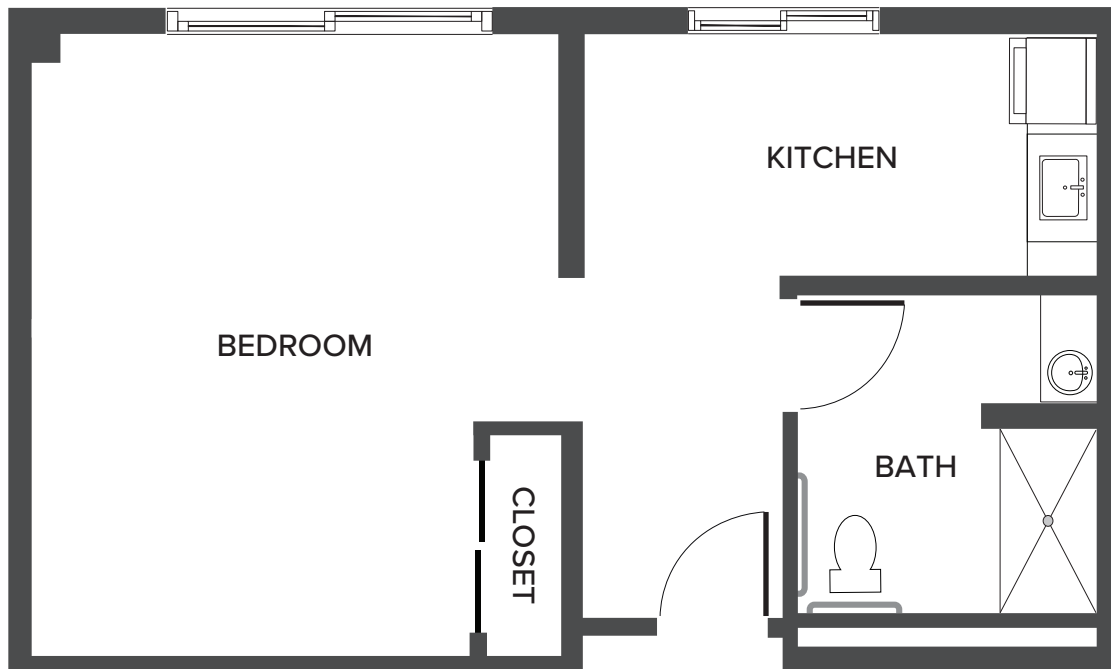

**Willow Glen: Studio**

442 Square Feet

1017 South Bascom Avenue | San Jose, CA 95128 | 669-321-5500 | WatermarkSanJose.com

*Floor plans are not to scale and are shown for comparative purposes only. Actual apartment floor plans may have minor variations.*

## Mayfair: Large Studio

551 Square Feet

1017 South Bascom Avenue | San Jose, CA 95128 | 669-321-5500 | WatermarkSanJose.com

*Floor plans are not to scale and are shown for comparative purposes only. Actual apartment floor plans may have minor variations.*