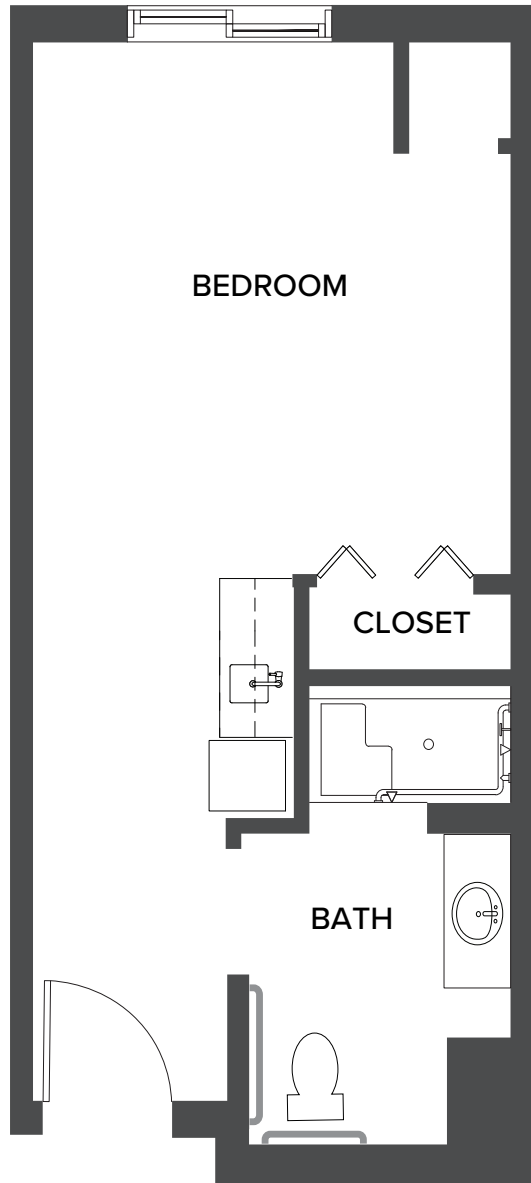

**Lido: Studio**

400 Square Feet

1170 San Marco Road, | Marco Island, FL 34145 | 239-970-4150 | watermarkmarcoisland.com

*Floor plans are not to scale and are shown for comparative purposes only. Actual apartment floor plans may have minor variations.*

**Marco: Studio Den**

544 Square Feet

1170 San Marco Road, | Marco Island, FL 34145 | 239-970-4150 | watermarkmarcoisland.com

*Floor plans are not to scale and are shown for comparative purposes only. Actual apartment floor plans may have minor variations.*

**Seagull: Large Studio**

799 Square Feet

1170 San Marco Road, | Marco Island, FL 34145 | 239-970-4150 | watermarkmarcoisland.com

*Floor plans are not to scale and are shown for comparative purposes only. Actual apartment floor plans may have minor variations.*