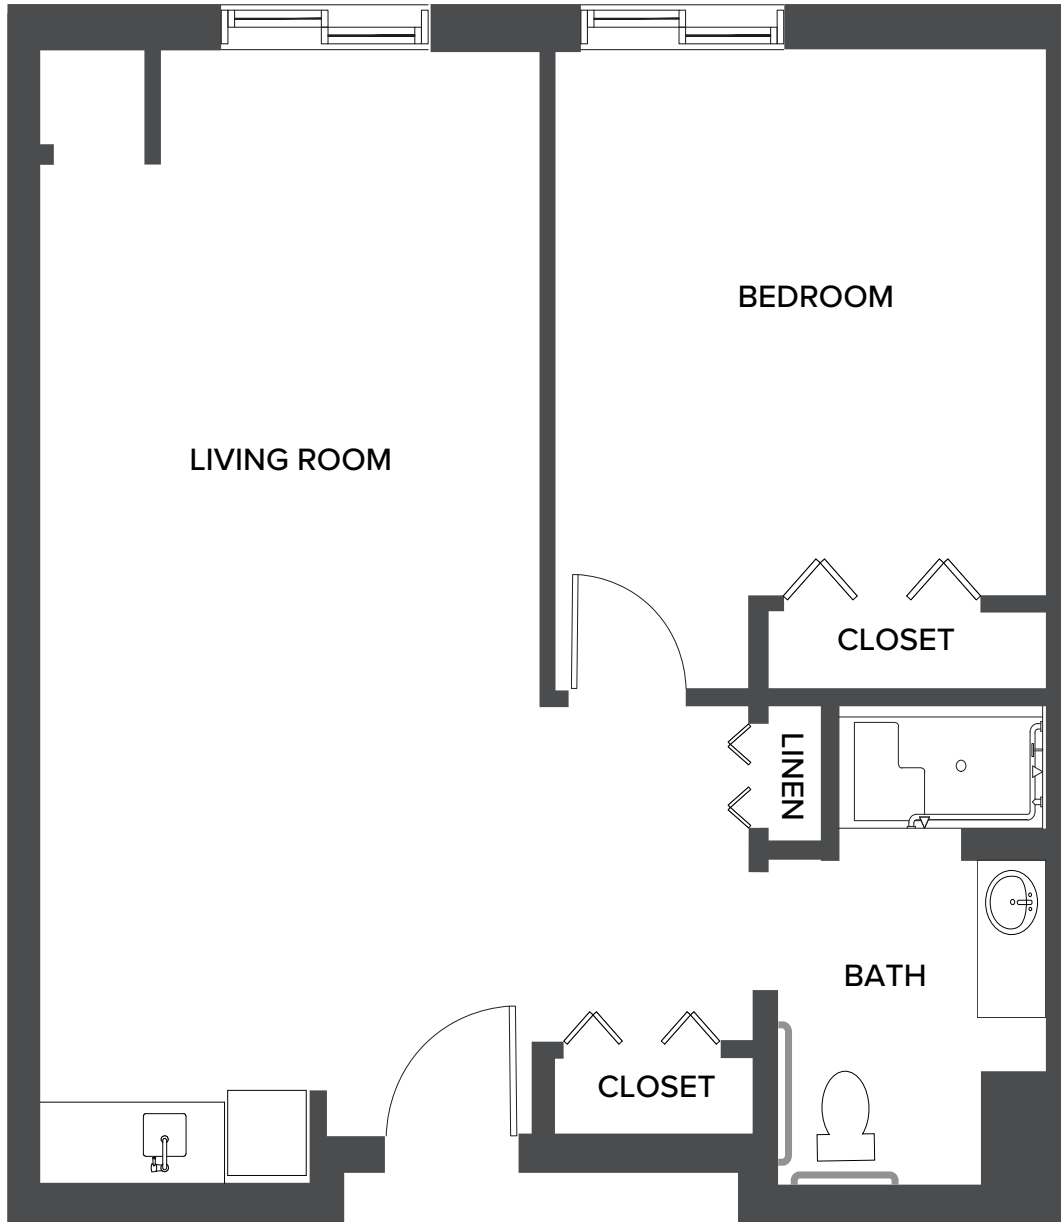

**Lido: Studio**

400 Square Feet

1170 San Marco Road, | Marco Island, FL 34145 | 239-970-4150 | watermarkmarcoisland.com

*Floor plans are not to scale and are shown for comparative purposes only. Actual apartment floor plans may have minor variations.*

**Marco: Studio Den**

544 Square Feet

1170 San Marco Road, | Marco Island, FL 34145 | 239-970-4150 | watermarkmarcoisland.com

*Floor plans are not to scale and are shown for comparative purposes only. Actual apartment floor plans may have minor variations.*

**Seagull: Large Studio**

799 Square Feet

1170 San Marco Road, | Marco Island, FL 34145 | 239-970-4150 | watermarkmarcoisland.com

*Floor plans are not to scale and are shown for comparative purposes only. Actual apartment floor plans may have minor variations.*