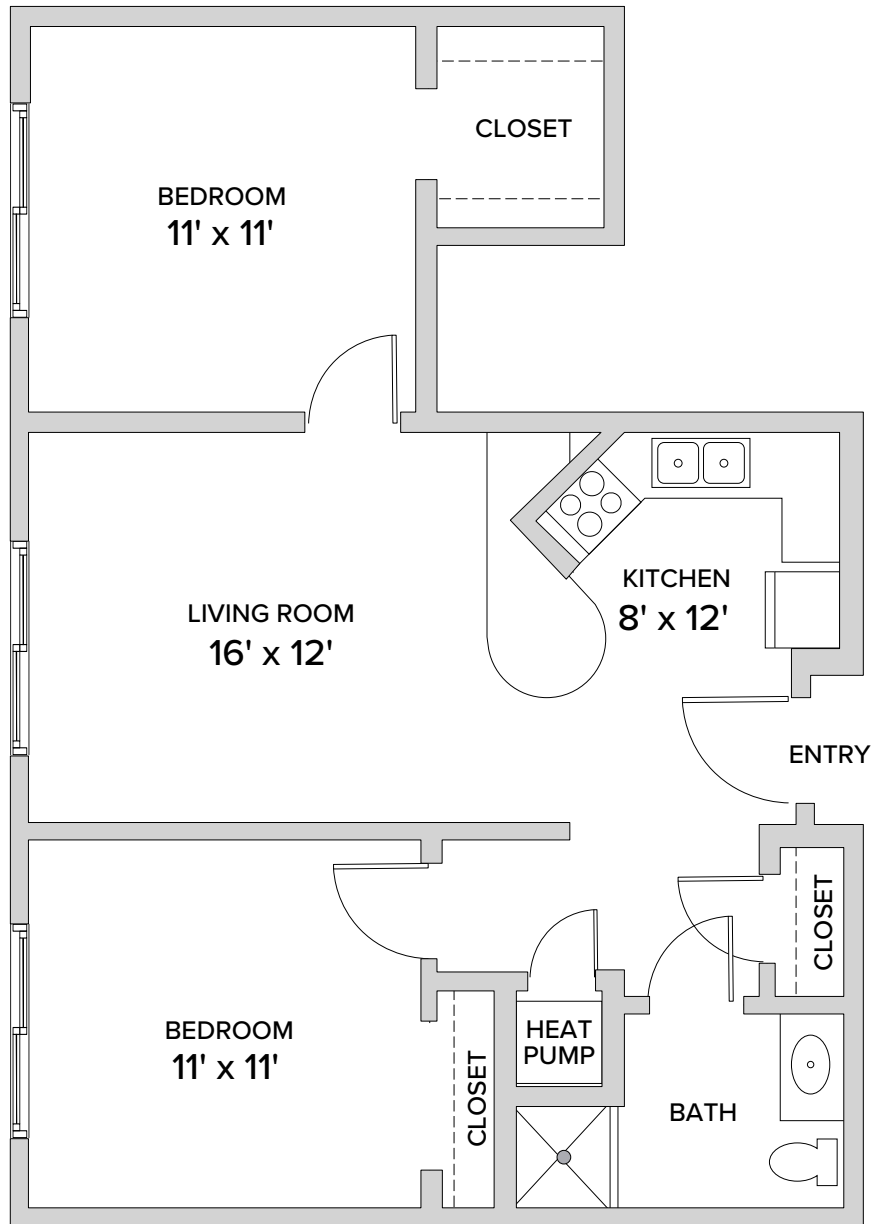

**TWO BEDROOM**  
790 Square Feet

Floor plans are not to scale and are shown for comparative purposes only.  
Actual apartment floor plans may have minor variations.

100 McAuley Drive • Rochester, NY 14610 • 585-218-9000 • [legacycloverblossom.com](http://legacycloverblossom.com)