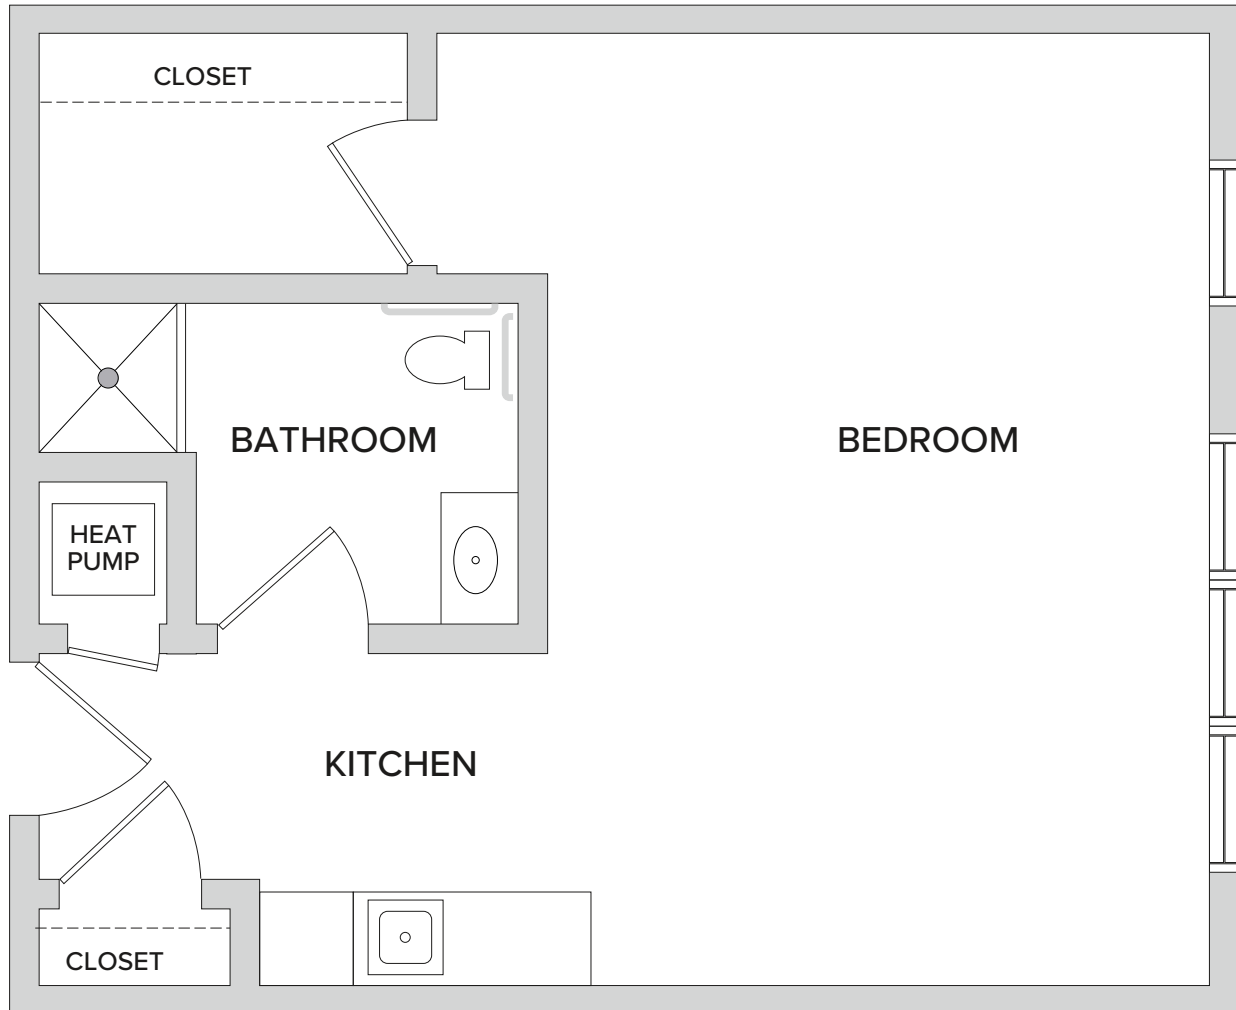

Studio Optima

338 Square Feet

100 McAuley Drive | Rochester, NY 14610 | 585-218-9000 | legacycloverblossom.com

Floor plans are not to scale and are shown for comparative purposes only. Actual apartment floor plans may have minor variations.

Studio Grand

525 Square Feet

100 McAuley Drive | Rochester, NY 14610 | 585-218-9000 | legacycloverblossom.com

Floor plans are not to scale and are shown for comparative purposes only. Actual apartment floor plans may have minor variations.