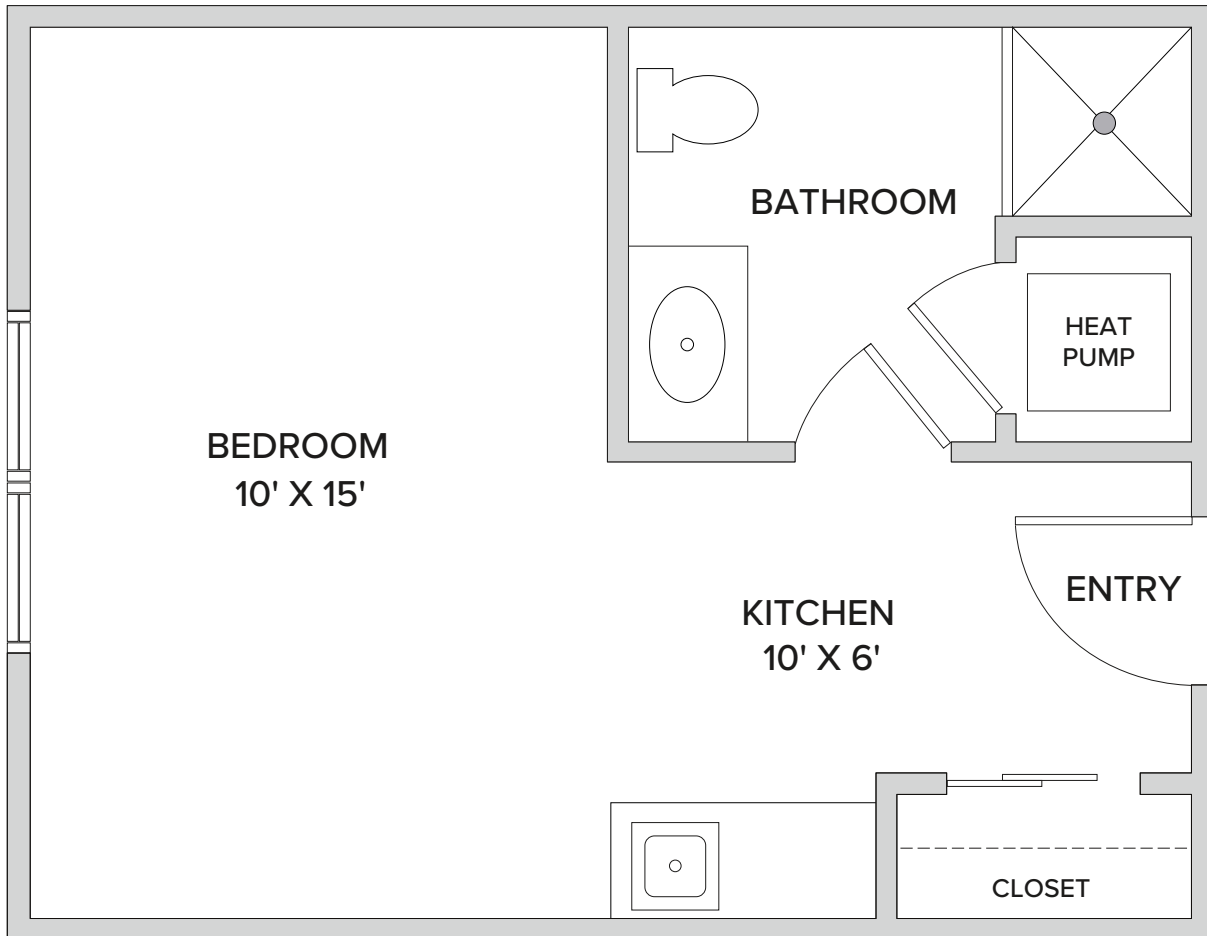

Studio

358 Square Feet

100 McAuley Drive | Rochester, NY 14610 | 585-218-9000 | legacycloverblossom.com

Floor plans are not to scale and are shown for comparative purposes only. Actual apartment floor plans may have minor variations.

Studio Optima

338 Square Feet

100 McAuley Drive | Rochester, NY 14610 | 585-218-9000 | legacycloverblossom.com

Floor plans are not to scale and are shown for comparative purposes only. Actual apartment floor plans may have minor variations.

Studio Grand

525 Square Feet

100 McAuley Drive | Rochester, NY 14610 | 585-218-9000 | legacycloverblossom.com

Floor plans are not to scale and are shown for comparative purposes only. Actual apartment floor plans may have minor variations.