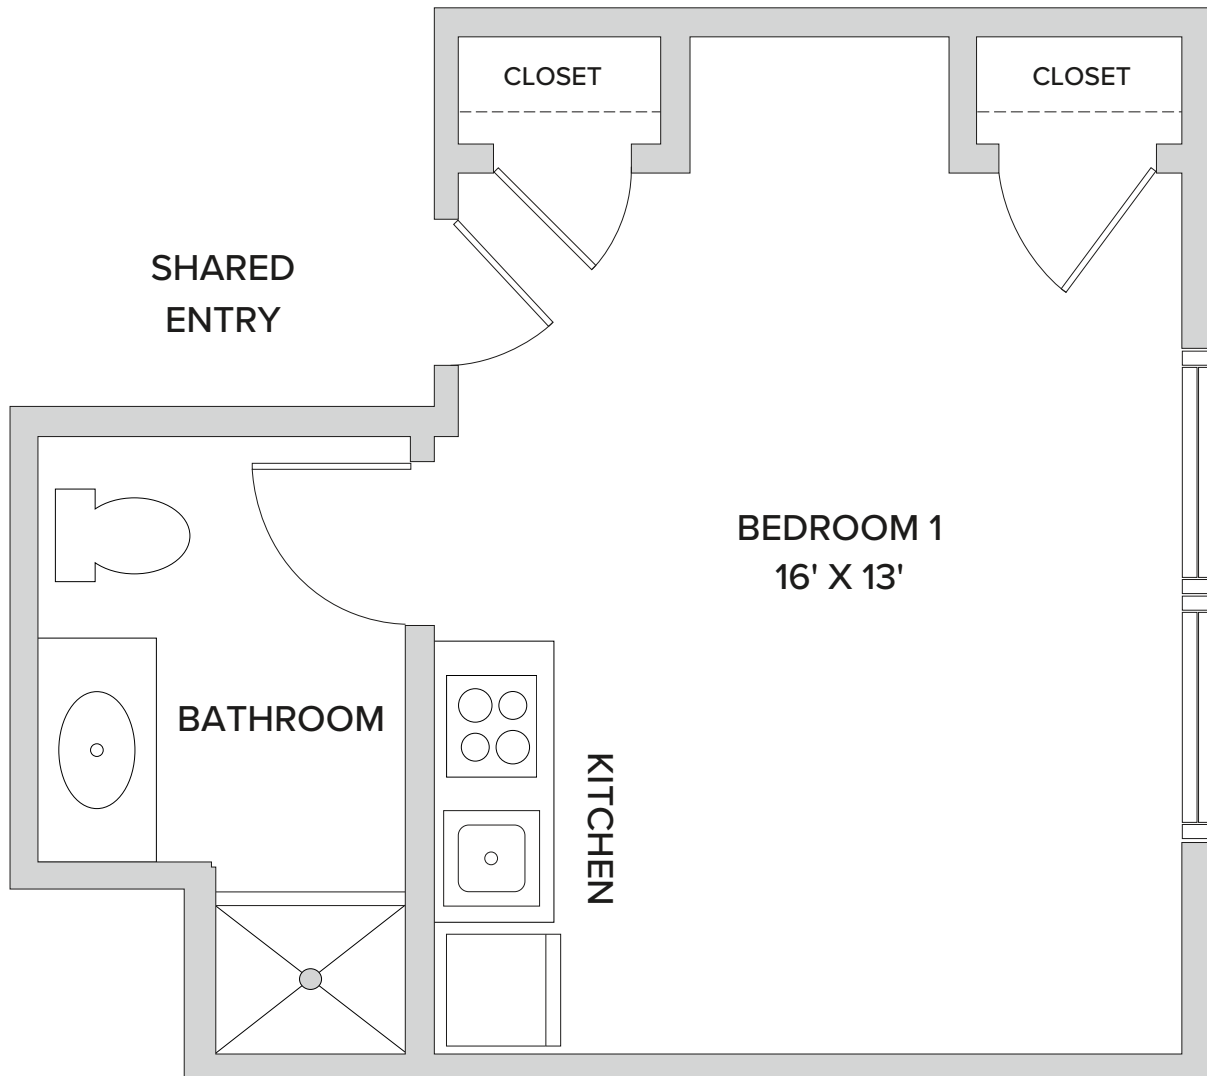

Studio

358 Square Feet

100 McAuley Drive | Rochester, NY 14610 | 585-218-9000 | legacycloverblossom.com

Floor plans are not to scale and are shown for comparative purposes only. Actual apartment floor plans may have minor variations.

Studio Optima

338 Square Feet

100 McAuley Drive | Rochester, NY 14610 | 585-218-9000 | legacycloverblossom.com

Floor plans are not to scale and are shown for comparative purposes only. Actual apartment floor plans may have minor variations.

Studio Grand

525 Square Feet

100 McAuley Drive | Rochester, NY 14610 | 585-218-9000 | legacycloverblossom.com

Floor plans are not to scale and are shown for comparative purposes only. Actual apartment floor plans may have minor variations.