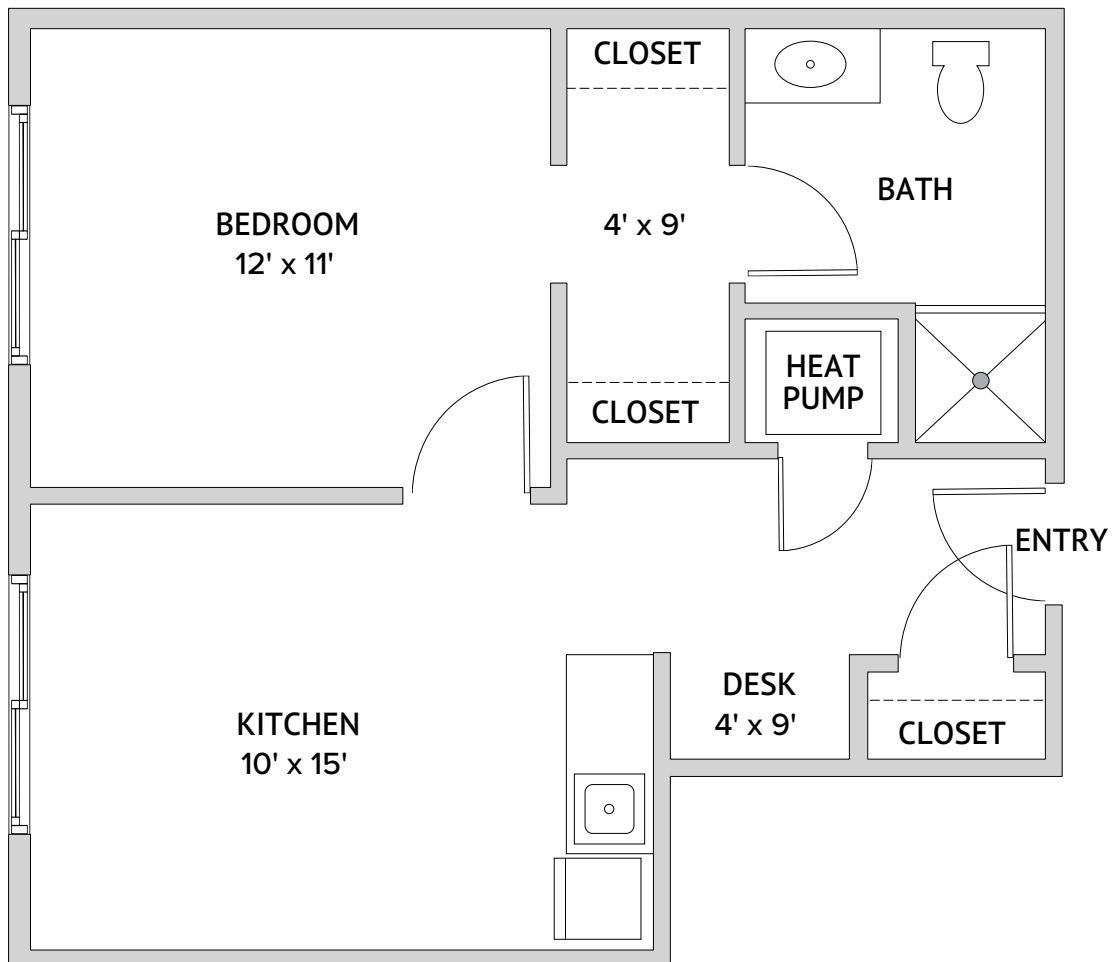

ONE BEDROOM
575 Square Feet

Floor plans are not to scale and are shown for comparative purposes only.
Actual apartment floor plans may have minor variations.

100 McAuley Drive • Rochester, NY 14610 • 585-218-9000 • legacycloverblossom.com

ONE BEDROOM PETITE
530 Square Feet

Floor plans are not to scale and are shown for comparative purposes only.
Actual apartment floor plans may have minor variations.

100 McAuley Drive • Rochester, NY 14610 • 585-218-9000 • legacycloverblossom.com

ONE BEDROOM DELUXE
605 Square Feet

Floor plans are not to scale and are shown for comparative purposes only.
Actual apartment floor plans may have minor variations.

100 McAuley Drive • Rochester, NY 14610 • 585-218-9000 • legacycloverblossom.com