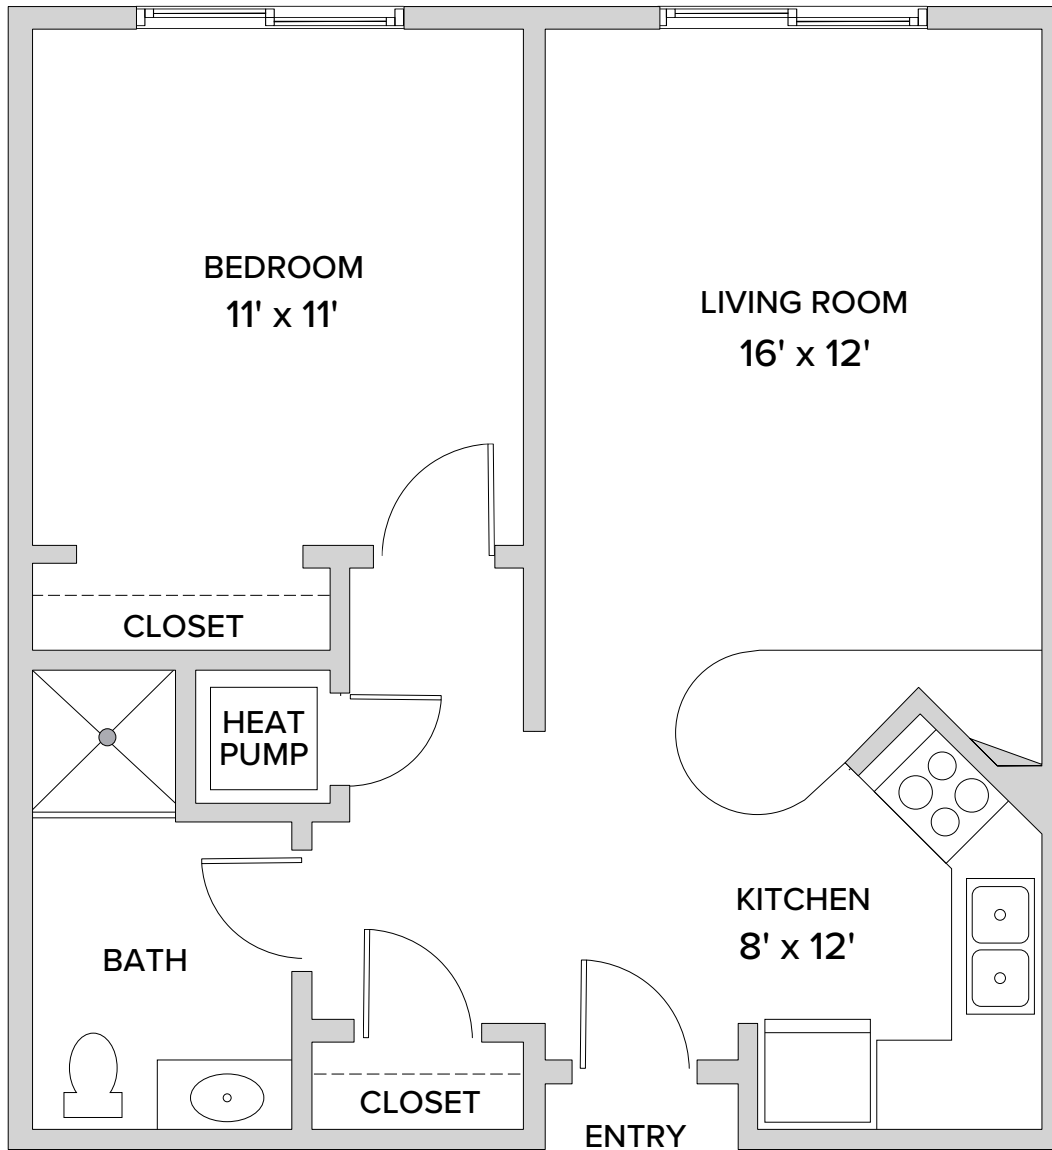

ONE BEDROOM
575 Square Feet

Floor plans are not to scale and are shown for comparative purposes only.
Actual apartment floor plans may have minor variations.

100 McAuley Drive • Rochester, NY 14610 • 585-218-9000 • legacycloverblossom.com

ONE BEDROOM PETITE
530 Square Feet

Floor plans are not to scale and are shown for comparative purposes only.
Actual apartment floor plans may have minor variations.

100 McAuley Drive • Rochester, NY 14610 • 585-218-9000 • legacycloverblossom.com

ONE BEDROOM DELUXE
605 Square Feet

Floor plans are not to scale and are shown for comparative purposes only.
Actual apartment floor plans may have minor variations.

100 McAuley Drive • Rochester, NY 14610 • 585-218-9000 • legacycloverblossom.com