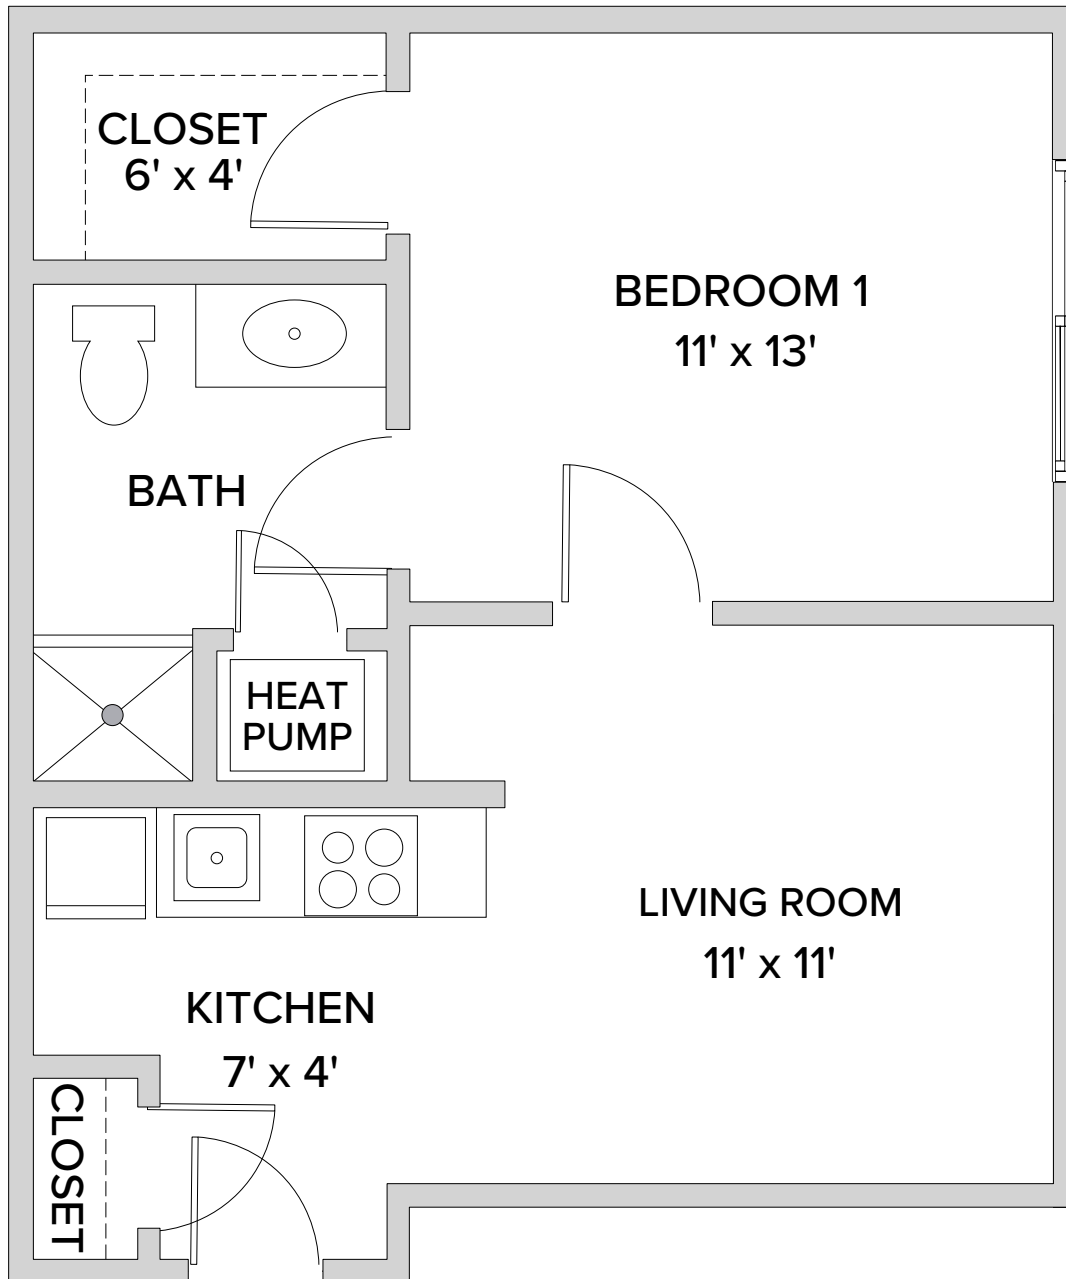

ONE BEDROOM
575 Square Feet

Floor plans are not to scale and are shown for comparative purposes only.
Actual apartment floor plans may have minor variations.

100 McAuley Drive • Rochester, NY 14610 • 585-218-9000 • legacycloverblossom.com

ONE BEDROOM PETITE
530 Square Feet

Floor plans are not to scale and are shown for comparative purposes only.
Actual apartment floor plans may have minor variations.

100 McAuley Drive • Rochester, NY 14610 • 585-218-9000 • legacycloverblossom.com

ONE BEDROOM DELUXE
605 Square Feet

Floor plans are not to scale and are shown for comparative purposes only.
Actual apartment floor plans may have minor variations.

100 McAuley Drive • Rochester, NY 14610 • 585-218-9000 • legacycloverblossom.com