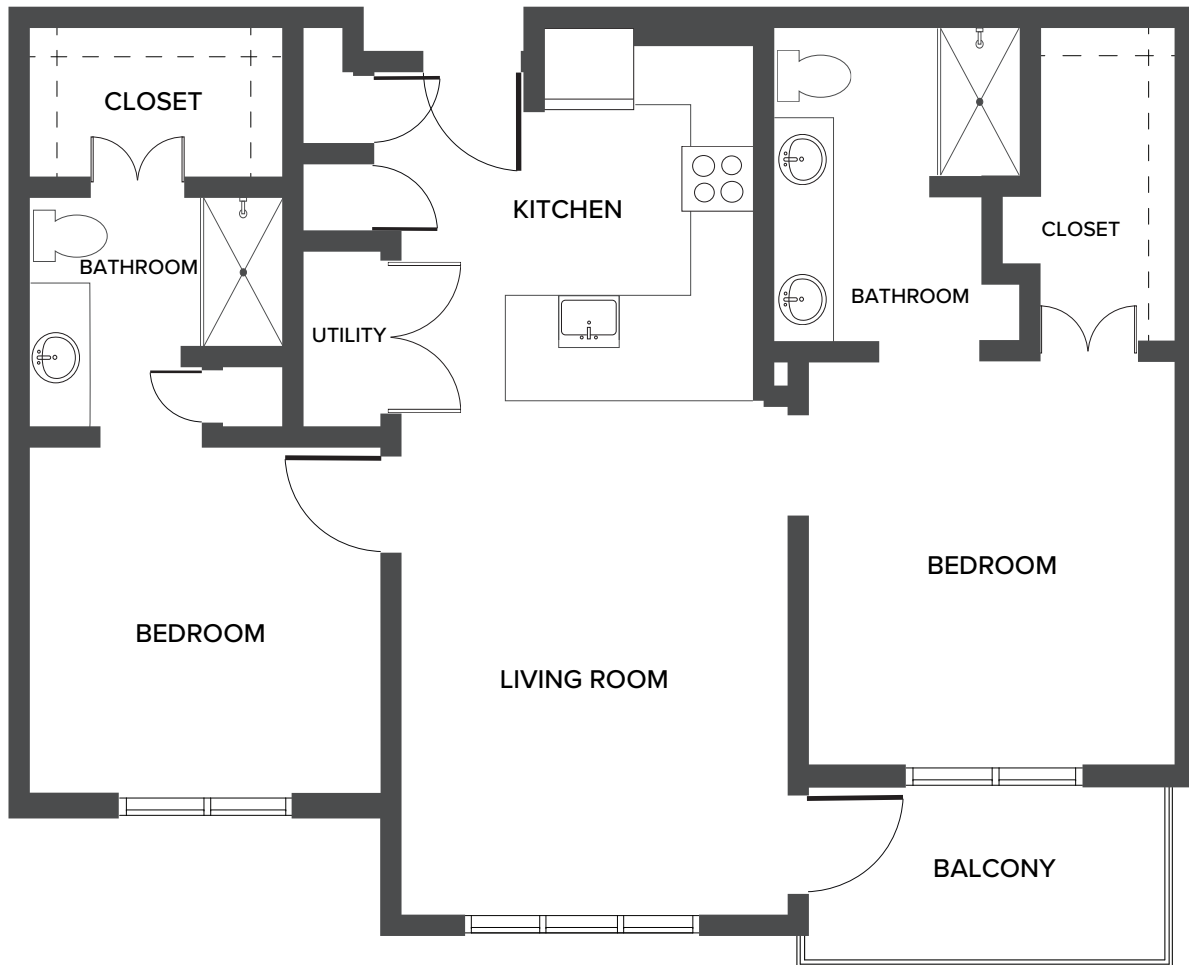

The Travis – Two Bedroom

1,013 Square Feet

60 Del Webb Boulevard | Georgetown, TX 78633 | 512-591-0100 | haciendageorgetown.com

Floor plans are not to scale and are shown for comparative purposes only. Actual apartment floor plans may have minor variations.

The Travis ADA – Two Bedroom

1,013 Square Feet

60 Del Webb Boulevard | Georgetown, TX 78633 | 512-591-0100 | haciendageorgetown.com

Floor plans are not to scale and are shown for comparative purposes only. Actual apartment floor plans may have minor variations.

The Barton Springs – Two Bedroom

1,210 Square Feet

60 Del Webb Boulevard | Georgetown, TX 78633 | 512-591-0100 | haciendageorgetown.com

Floor plans are not to scale and are shown for comparative purposes only. Actual apartment floor plans may have minor variations.

The Lyndon B. Johnson – Two Bedroom

1,302 Square Feet

60 Del Webb Boulevard | Georgetown, TX 78633 | 512-591-0100 | haciendageorgetown.com

Floor plans are not to scale and are shown for comparative purposes only. Actual apartment floor plans may have minor variations.