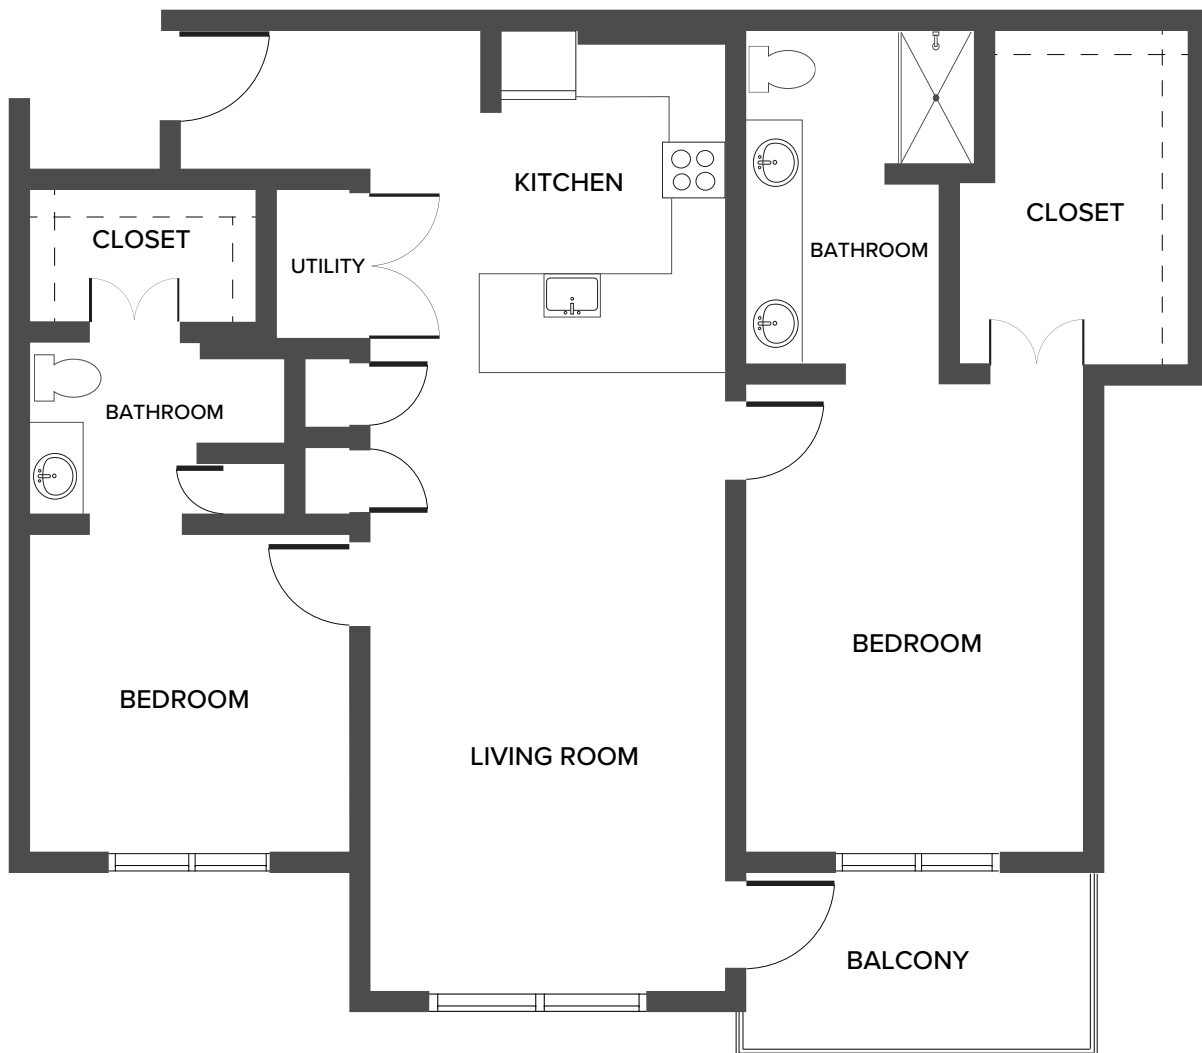

The Travis ADA – Two Bedroom

1,013 Square Feet

60 Del Webb Boulevard | Georgetown, TX 78633 | 512-591-0100 | haciendageorgetown.com

Floor plans are not to scale and are shown for comparative purposes only. Actual apartment floor plans may have minor variations.

The Barton Springs – Two Bedroom

1,210 Square Feet

60 Del Webb Boulevard | Georgetown, TX 78633 | 512-591-0100 | haciendageorgetown.com

Floor plans are not to scale and are shown for comparative purposes only. Actual apartment floor plans may have minor variations.

The Canyon – Two Bedroom

1,226 Square Feet

60 Del Webb Boulevard | Georgetown, TX 78633 | 512-591-0100 | haciendageorgetown.com

Floor plans are not to scale and are shown for comparative purposes only. Actual apartment floor plans may have minor variations.

The Lyndon B. Johnson – Two Bedroom

1,302 Square Feet

60 Del Webb Boulevard | Georgetown, TX 78633 | 512-591-0100 | haciendageorgetown.com

Floor plans are not to scale and are shown for comparative purposes only. Actual apartment floor plans may have minor variations.