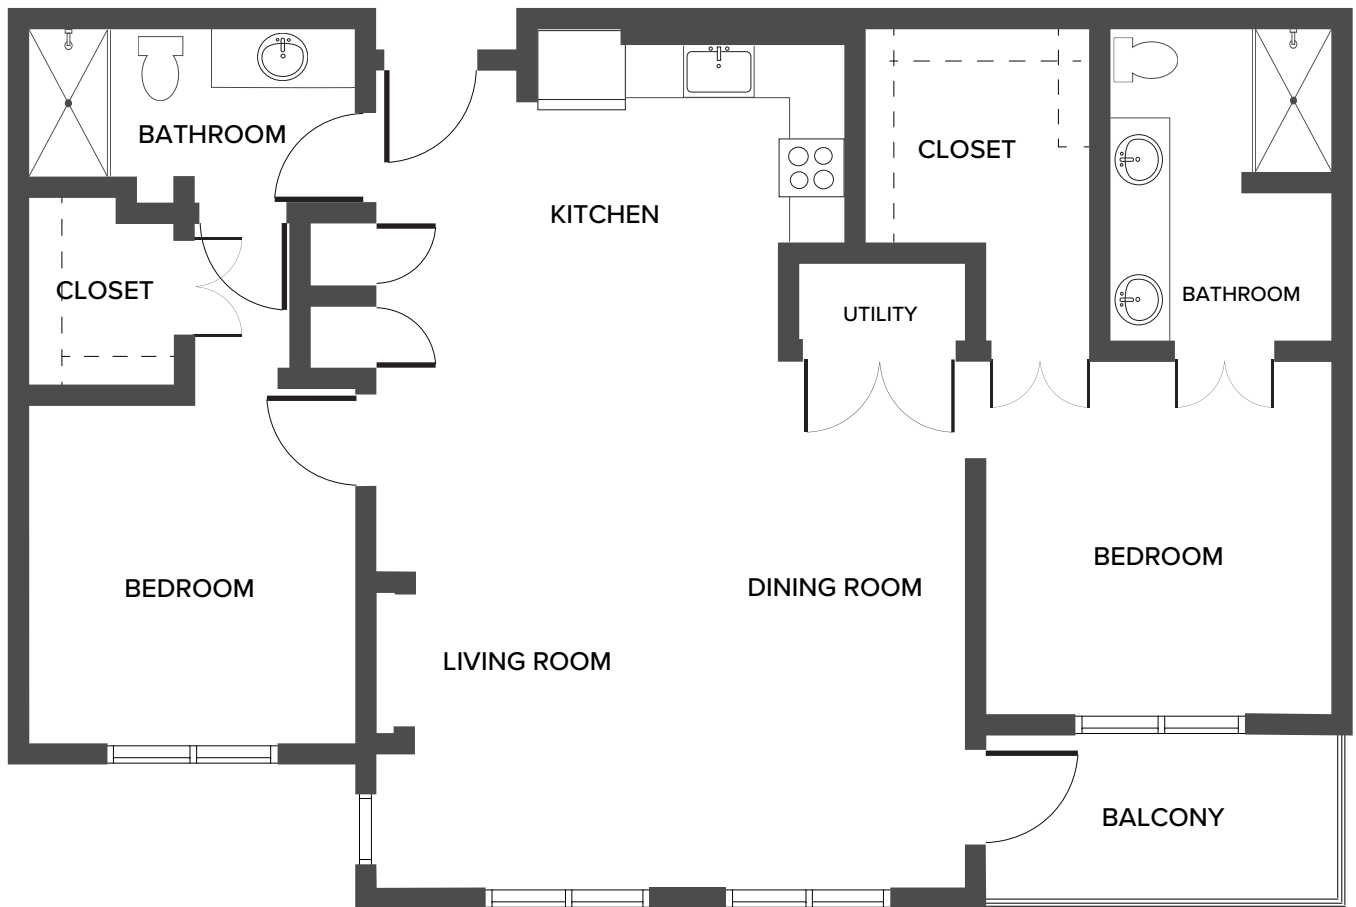

The Travis – Two Bedroom

1,013 Square Feet

60 Del Webb Boulevard | Georgetown, TX 78633 | 512-591-0100 | haciendageorgetown.com

Floor plans are not to scale and are shown for comparative purposes only. Actual apartment floor plans may have minor variations.

The Travis ADA – Two Bedroom

1,013 Square Feet

60 Del Webb Boulevard | Georgetown, TX 78633 | 512-591-0100 | haciendageorgetown.com

Floor plans are not to scale and are shown for comparative purposes only. Actual apartment floor plans may have minor variations.

The Barton Springs – Two Bedroom

1,210 Square Feet

60 Del Webb Boulevard | Georgetown, TX 78633 | 512-591-0100 | haciendageorgetown.com

Floor plans are not to scale and are shown for comparative purposes only. Actual apartment floor plans may have minor variations.

The Lyndon B. Johnson – Two Bedroom

1,302 Square Feet

60 Del Webb Boulevard | Georgetown, TX 78633 | 512-591-0100 | haciendageorgetown.com

Floor plans are not to scale and are shown for comparative purposes only. Actual apartment floor plans may have minor variations.