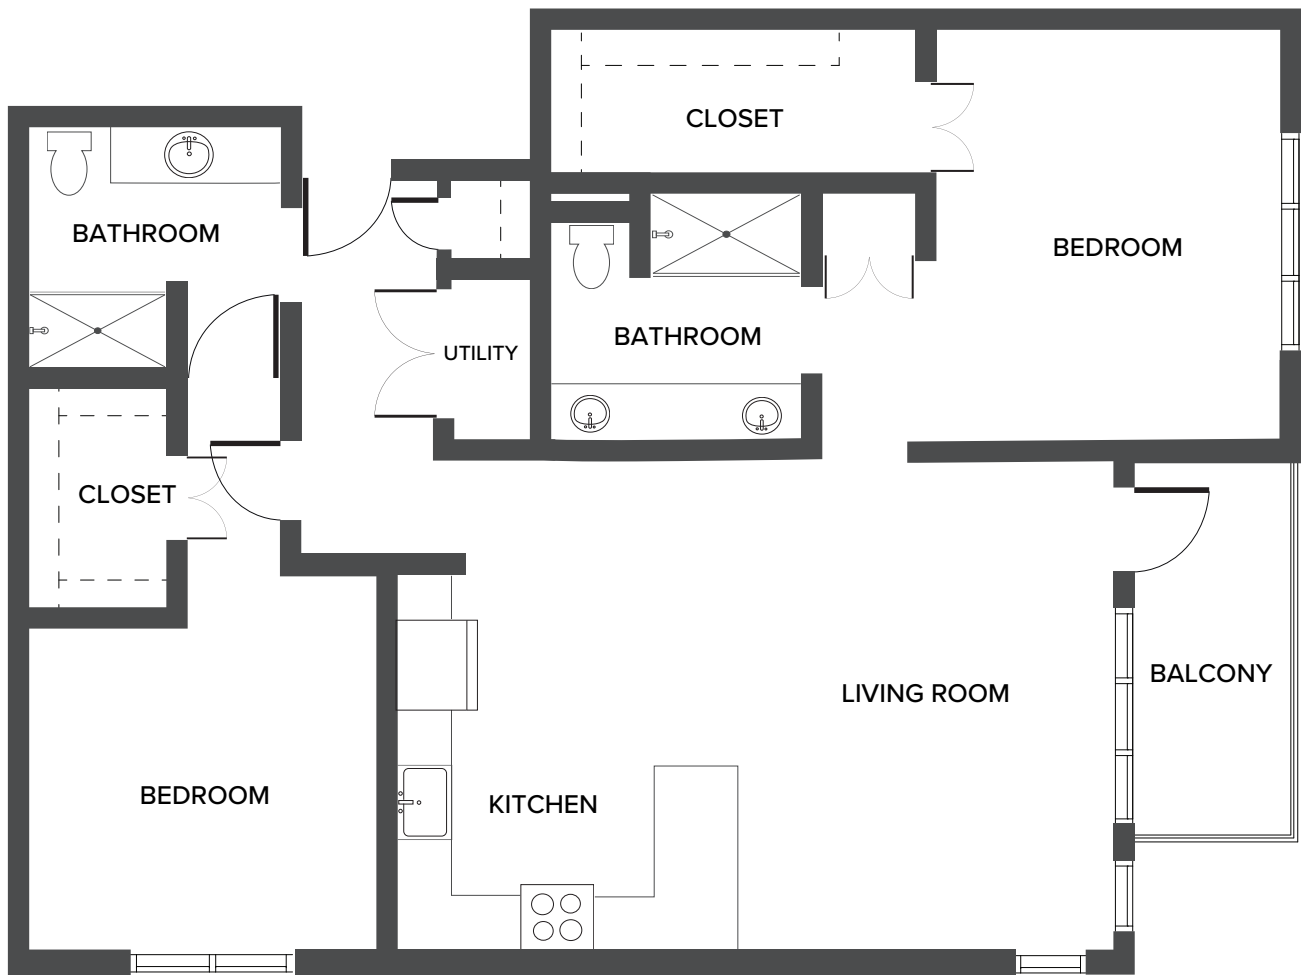

The Barton Springs – Two Bedroom

1,210 Square Feet

60 Del Webb Boulevard | Georgetown, TX 78633 | 512-591-0100 | haciendageorgetown.com

Floor plans are not to scale and are shown for comparative purposes only. Actual apartment floor plans may have minor variations.

The Canyon – Two Bedroom

1,226 Square Feet

60 Del Webb Boulevard | Georgetown, TX 78633 | 512-591-0100 | haciendageorgetown.com

Floor plans are not to scale and are shown for comparative purposes only. Actual apartment floor plans may have minor variations.

The Lyndon B. Johnson – Two Bedroom

1,302 Square Feet

60 Del Webb Boulevard | Georgetown, TX 78633 | 512-591-0100 | haciendageorgetown.com

Floor plans are not to scale and are shown for comparative purposes only. Actual apartment floor plans may have minor variations.