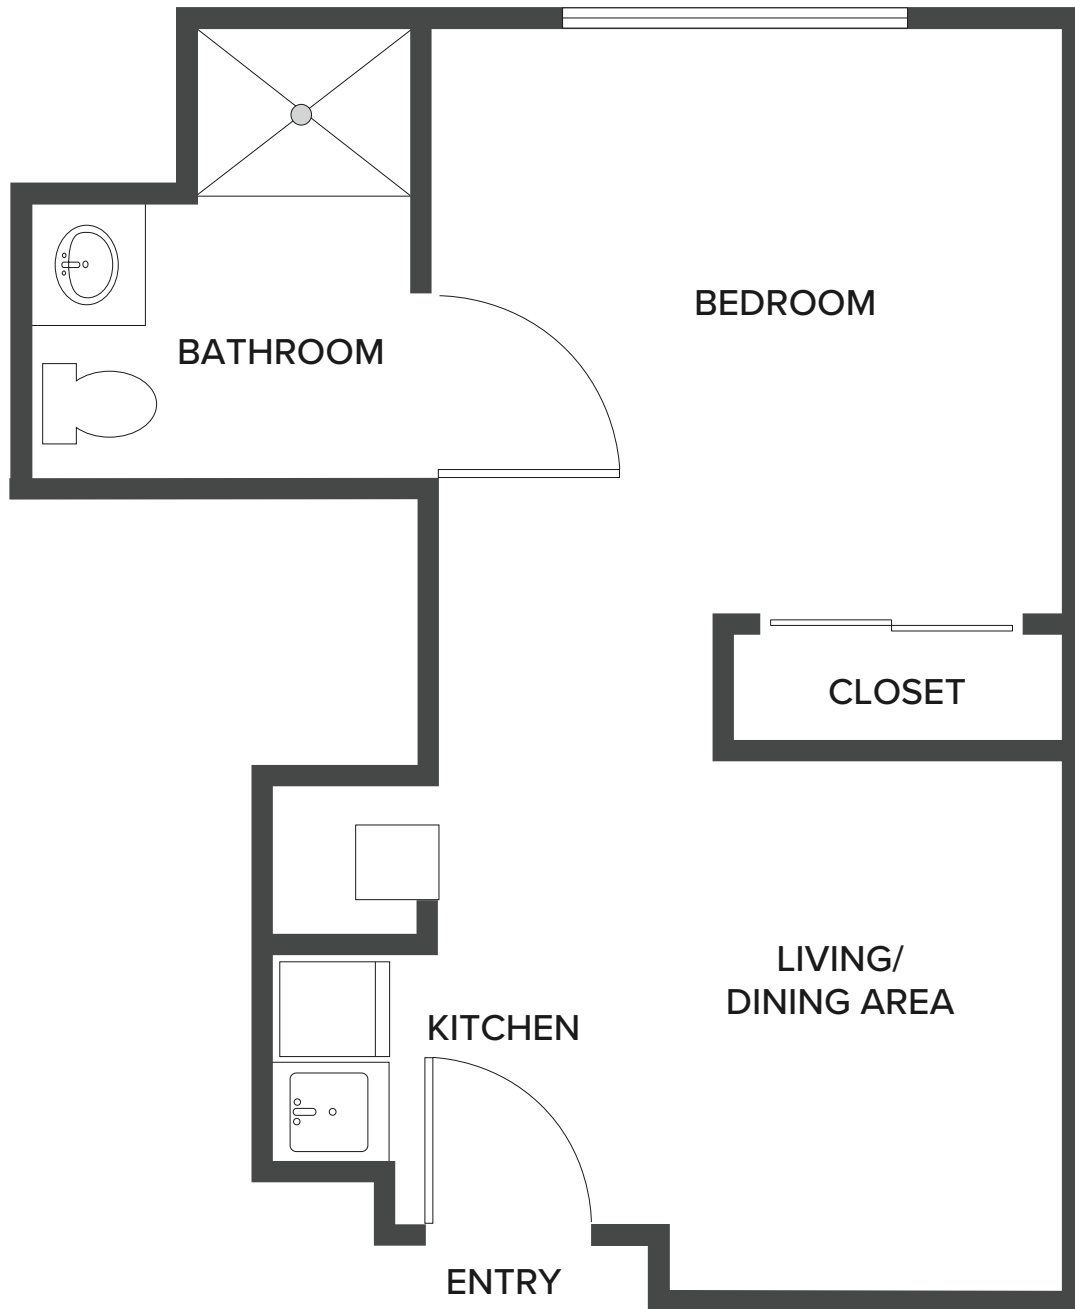

Alcove

300 Square Feet

1519 Rockland Road | Wilmington, DE 19803 | 302-777-3099 | RocklandPlace.com

Floor plans are not to scale and are shown for comparative purposes only. Actual apartment floor plans may have minor variations.