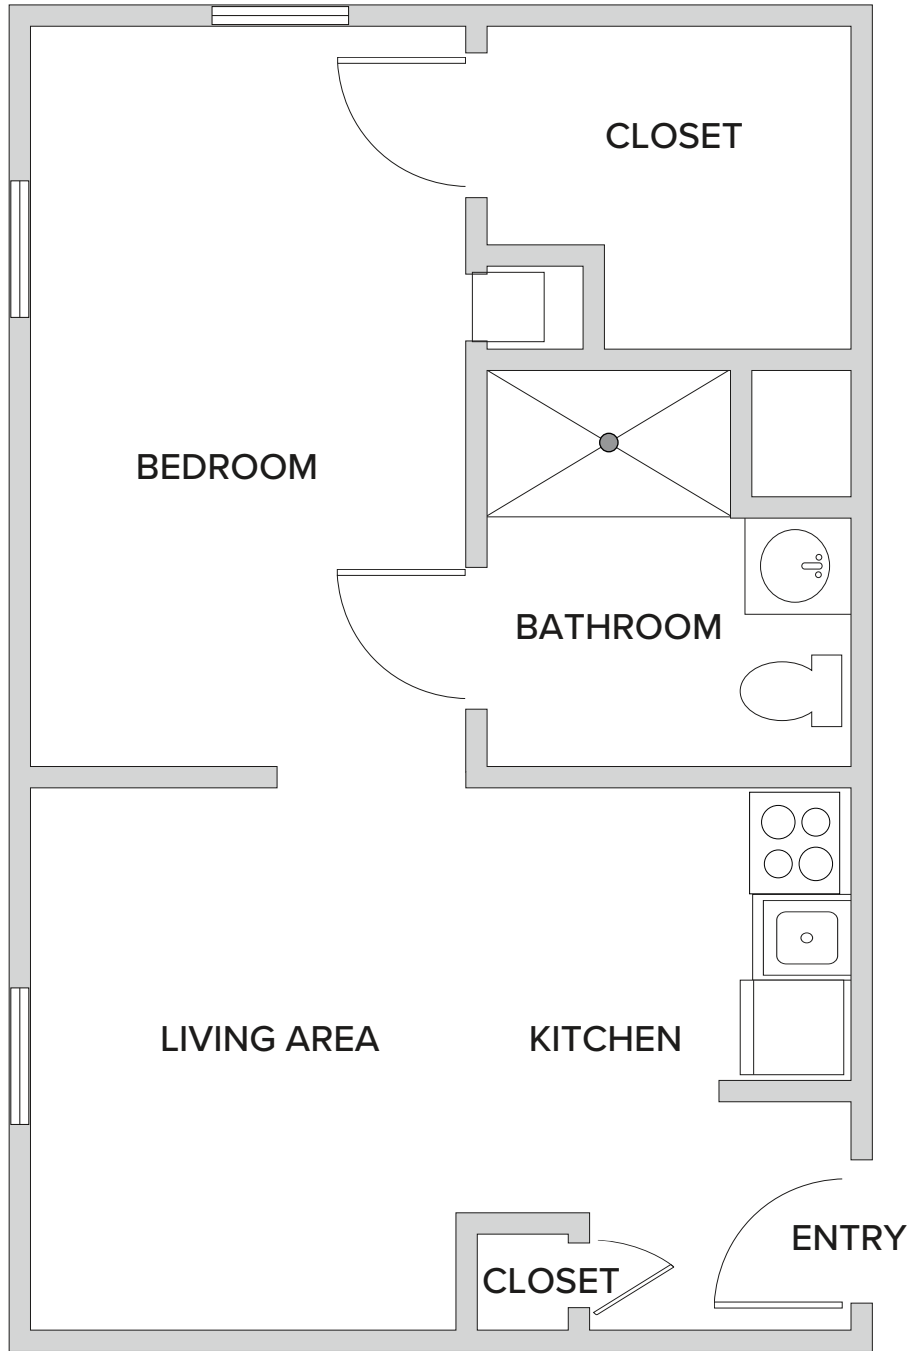

One Bedroom

460 Square Feet

1519 Rockland Road | Wilmington, DE 19803 | 302-777-3099 | RocklandPlace.com

Floor plans are not to scale and are shown for comparative purposes only. Actual apartment floor plans may have minor variations.

One Bedroom Deluxe

500 Square Feet

1519 Rockland Road | Wilmington, DE 19803 | 302-777-3099 | RocklandPlace.com

Floor plans are not to scale and are shown for comparative purposes only. Actual apartment floor plans may have minor variations.