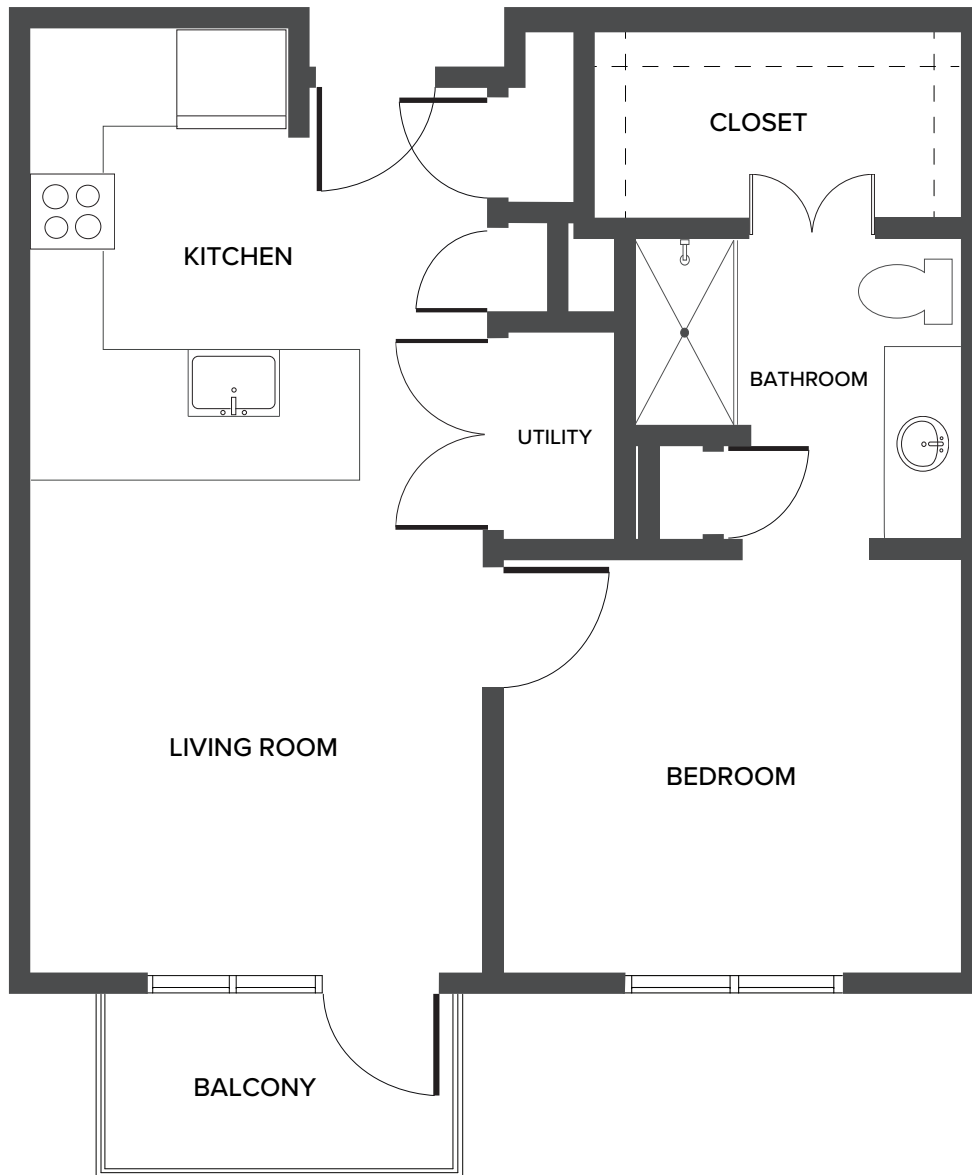

The Austin – One Bedroom

640 Square Feet

60 Del Webb Boulevard | Georgetown, TX 78633 | 512-591-0100 | haciendageorgetown.com

Floor plans are not to scale and are shown for comparative purposes only. Actual apartment floor plans may have minor variations.

The Austin ADA – One Bedroom

640 Square Feet

60 Del Webb Boulevard | Georgetown, TX 78633 | 512-591-0100 | haciendageorgetown.com

Floor plans are not to scale and are shown for comparative purposes only. Actual apartment floor plans may have minor variations.

The Georgetown – One Bedroom

768 Square Feet

60 Del Webb Boulevard | Georgetown, TX 78633 | 512-591-0100 | haciendageorgetown.com

Floor plans are not to scale and are shown for comparative purposes only. Actual apartment floor plans may have minor variations.

The Lakeway – One Bedroom

798 Square Feet

60 Del Webb Boulevard | Georgetown, TX 78633 | 512-591-0100 | haciendageorgetown.com

Floor plans are not to scale and are shown for comparative purposes only. Actual apartment floor plans may have minor variations.