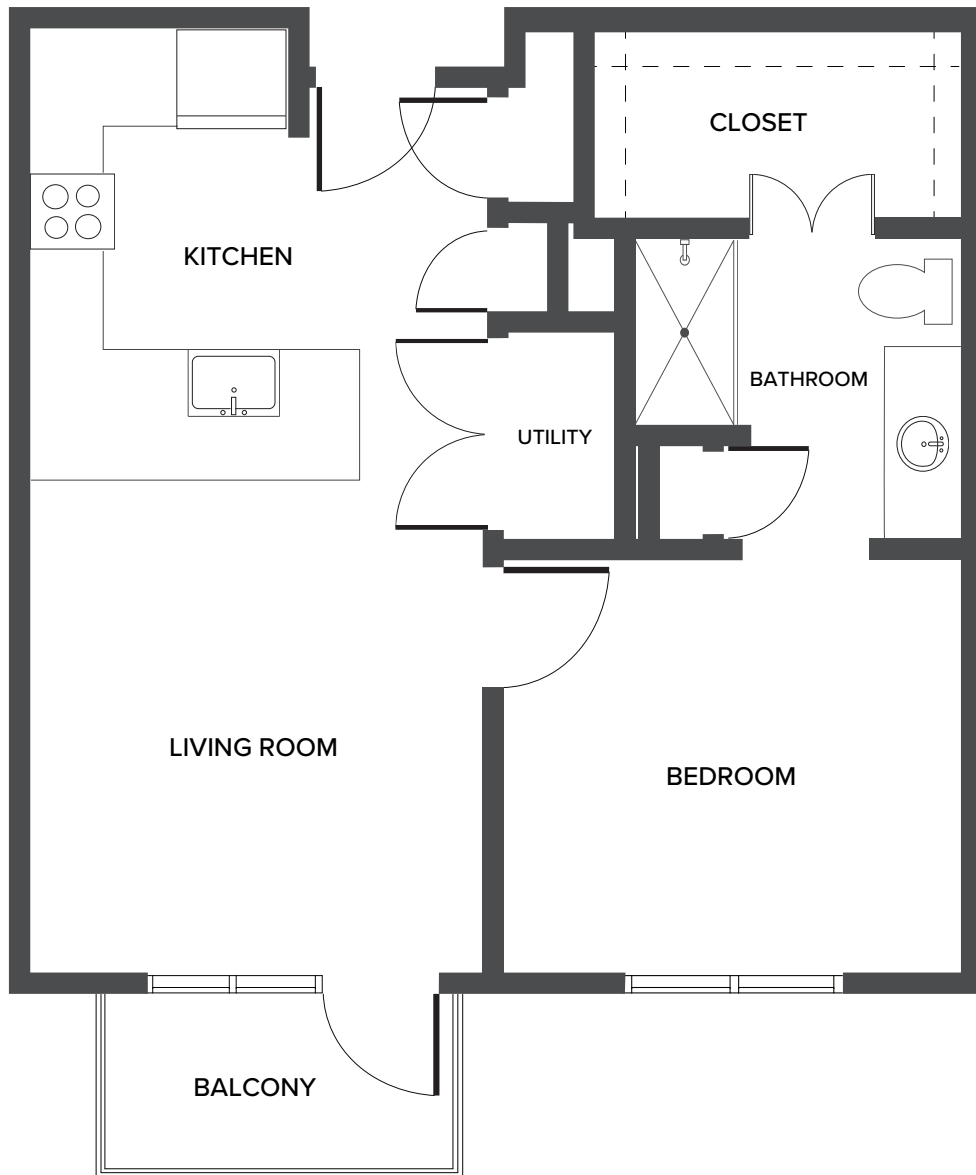

The Austin – One Bedroom

640 Square Feet

60 Del Webb Boulevard | Georgetown, TX 78633 | 512-591-0100 | haciendageorgetown.com

Floor plans are not to scale and are shown for comparative purposes only. Actual apartment floor plans may have minor variations.

The Austin ADA – One Bedroom

640 Square Feet

60 Del Webb Boulevard | Georgetown, TX 78633 | 512-591-0100 | haciendageorgetown.com

Floor plans are not to scale and are shown for comparative purposes only. Actual apartment floor plans may have minor variations.

The Georgetown – One Bedroom

768 Square Feet

60 Del Webb Boulevard | Georgetown, TX 78633 | 512-591-0100 | haciendageorgetown.com

Floor plans are not to scale and are shown for comparative purposes only. Actual apartment floor plans may have minor variations.

The Lakeway – One Bedroom

798 Square Feet

60 Del Webb Boulevard | Georgetown, TX 78633 | 512-591-0100 | haciendageorgetown.com

Floor plans are not to scale and are shown for comparative purposes only. Actual apartment floor plans may have minor variations.