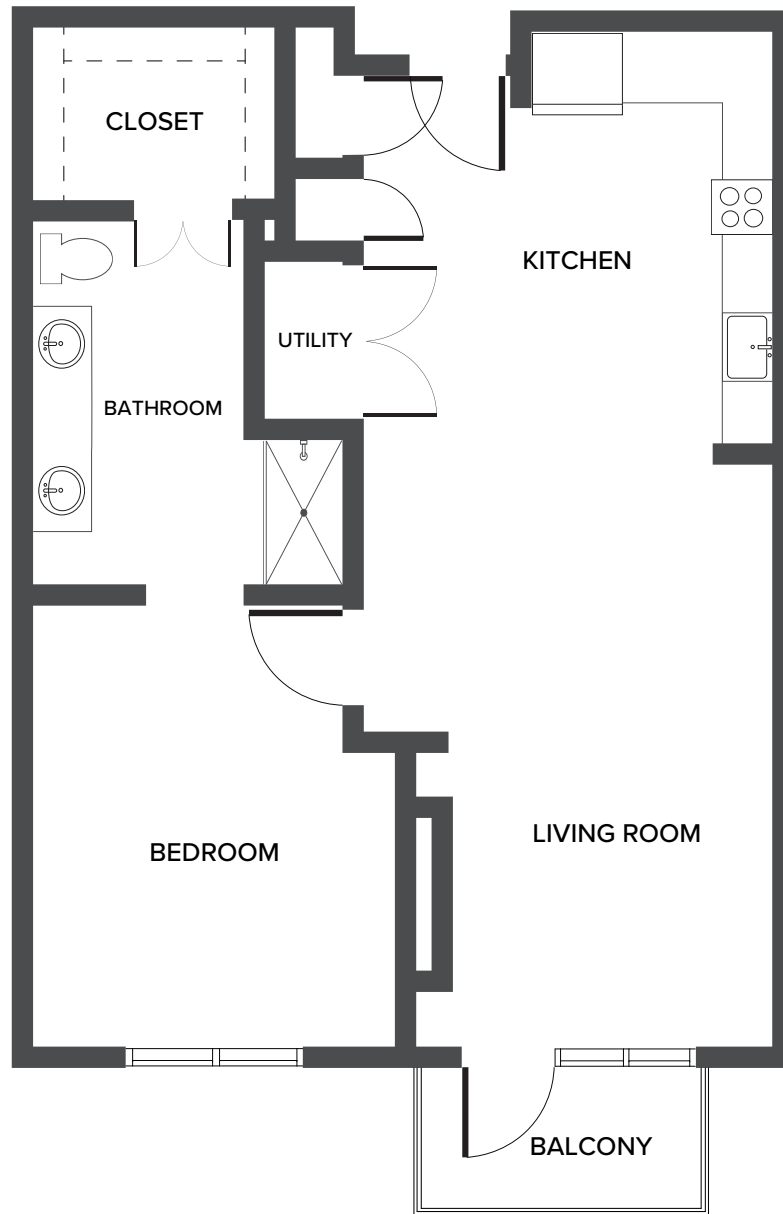

The Austin – One Bedroom

640 Square Feet

60 Del Webb Boulevard | Georgetown, TX 78633 | 512-591-0100 | haciendageorgetown.com

Floor plans are not to scale and are shown for comparative purposes only. Actual apartment floor plans may have minor variations.

The Georgetown – One Bedroom

768 Square Feet

60 Del Webb Boulevard | Georgetown, TX 78633 | 512-591-0100 | haciendageorgetown.com

Floor plans are not to scale and are shown for comparative purposes only. Actual apartment floor plans may have minor variations.

The Lakeway – One Bedroom

798 Square Feet

60 Del Webb Boulevard | Georgetown, TX 78633 | 512-591-0100 | haciendageorgetown.com

Floor plans are not to scale and are shown for comparative purposes only. Actual apartment floor plans may have minor variations.

The Buchanan – One Bedroom

869 Square Feet

60 Del Webb Boulevard | Georgetown, TX 78633 | 512-591-0100 | haciendageorgetown.com

Floor plans are not to scale and are shown for comparative purposes only. Actual apartment floor plans may have minor variations.