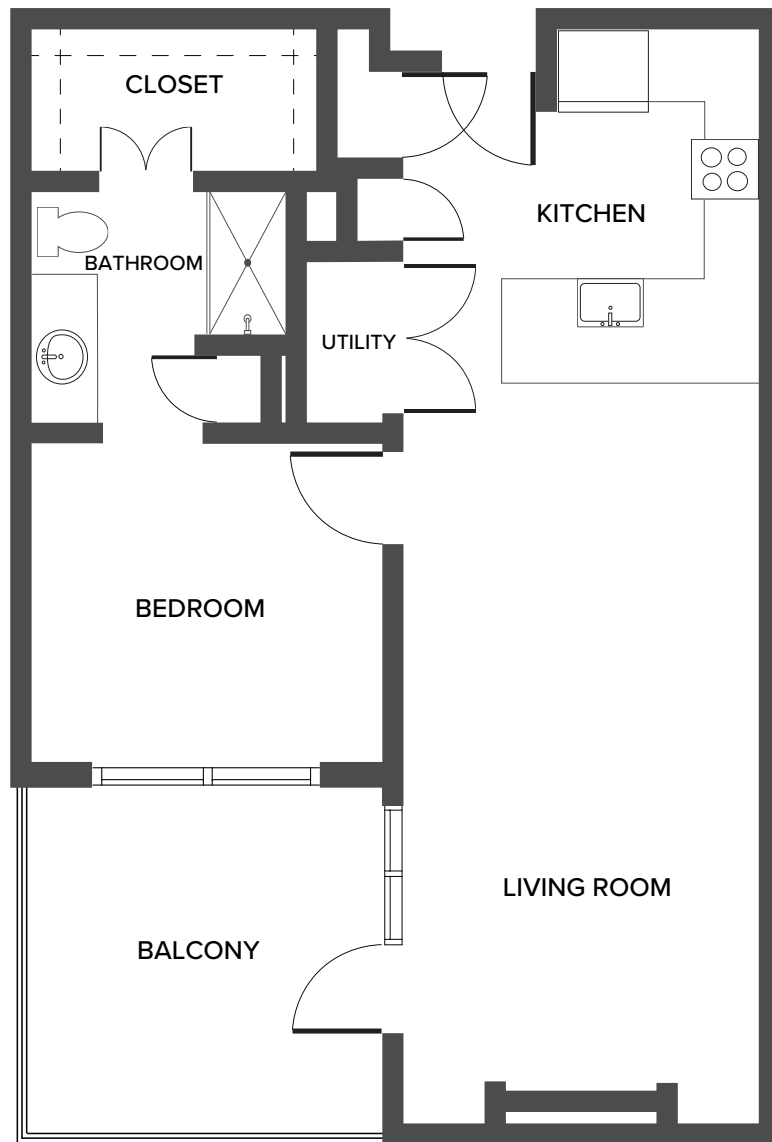

The Austin – One Bedroom

640 Square Feet

60 Del Webb Boulevard | Georgetown, TX 78633 | 512-591-0100 | haciendageorgetown.com

Floor plans are not to scale and are shown for comparative purposes only. Actual apartment floor plans may have minor variations.

The Austin ADA – One Bedroom

640 Square Feet

60 Del Webb Boulevard | Georgetown, TX 78633 | 512-591-0100 | haciendageorgetown.com

Floor plans are not to scale and are shown for comparative purposes only. Actual apartment floor plans may have minor variations.

The Georgetown – One Bedroom

768 Square Feet

60 Del Webb Boulevard | Georgetown, TX 78633 | 512-591-0100 | haciendageorgetown.com

Floor plans are not to scale and are shown for comparative purposes only. Actual apartment floor plans may have minor variations.

The Lakeway – One Bedroom

798 Square Feet

60 Del Webb Boulevard | Georgetown, TX 78633 | 512-591-0100 | haciendageorgetown.com

Floor plans are not to scale and are shown for comparative purposes only. Actual apartment floor plans may have minor variations.