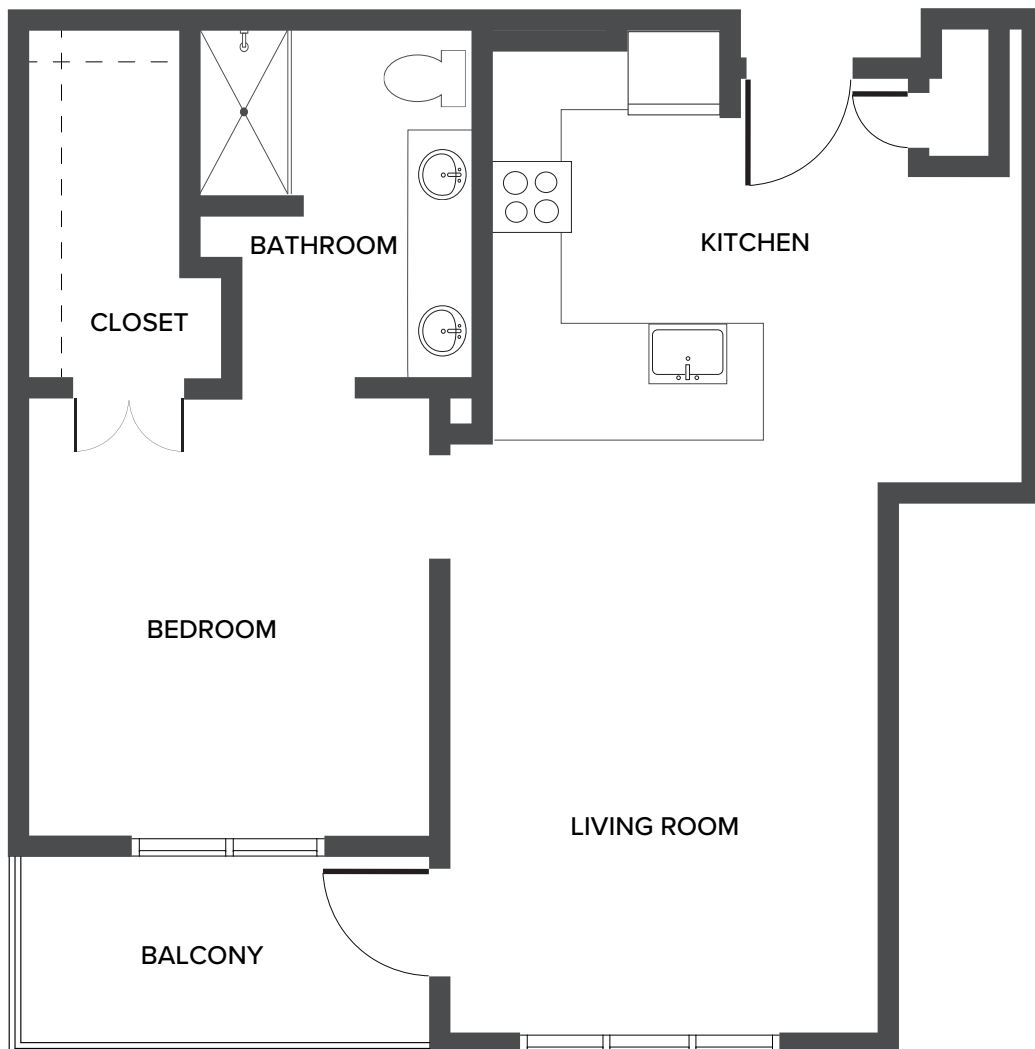

The Austin ADA – One Bedroom

640 Square Feet

60 Del Webb Boulevard | Georgetown, TX 78633 | 512-591-0100 | haciendageorgetown.com

Floor plans are not to scale and are shown for comparative purposes only. Actual apartment floor plans may have minor variations.

The Lakeway – One Bedroom

798 Square Feet

60 Del Webb Boulevard | Georgetown, TX 78633 | 512-591-0100 | haciendageorgetown.com

Floor plans are not to scale and are shown for comparative purposes only. Actual apartment floor plans may have minor variations.

The Buchanan – One Bedroom

869 Square Feet

60 Del Webb Boulevard | Georgetown, TX 78633 | 512-591-0100 | haciendageorgetown.com

Floor plans are not to scale and are shown for comparative purposes only. Actual apartment floor plans may have minor variations.

The Lady Bird – One Bedroom

880 Square Feet

60 Del Webb Boulevard | Georgetown, TX 78633 | 512-591-0100 | haciendageorgetown.com

Floor plans are not to scale and are shown for comparative purposes only. Actual apartment floor plans may have minor variations.