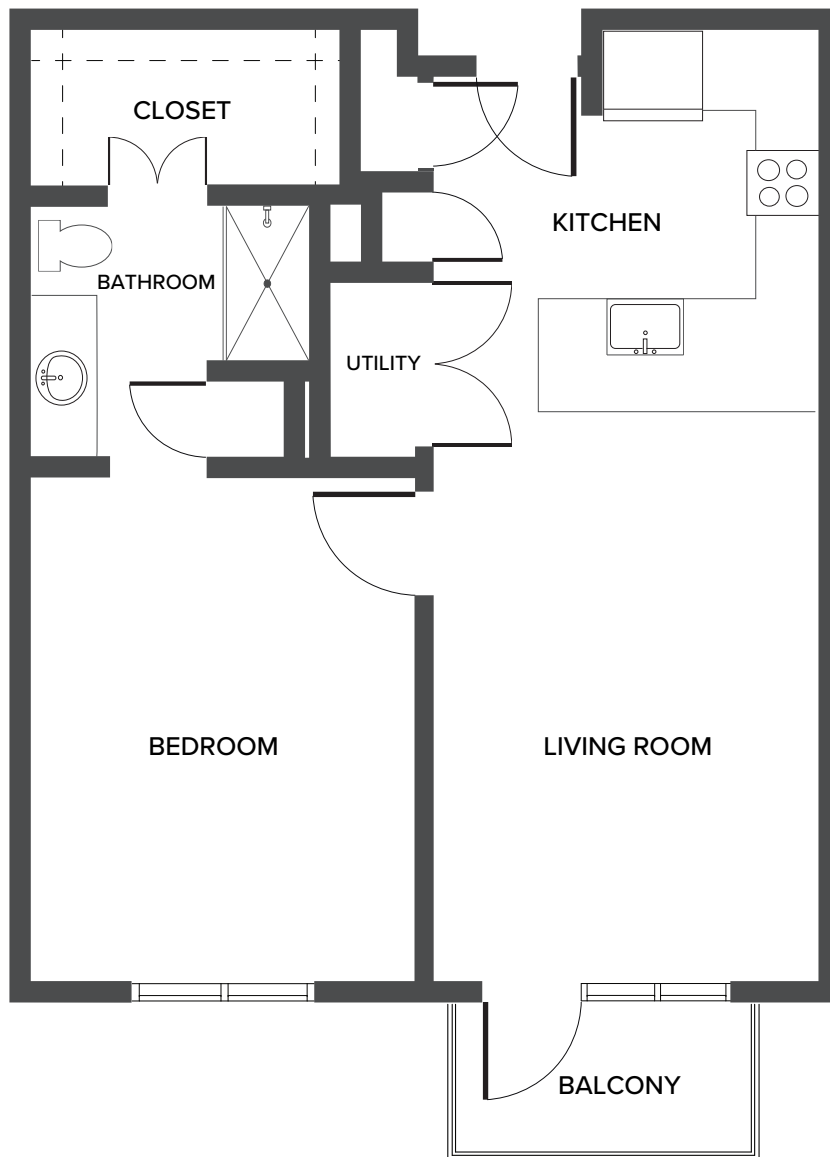

The Austin – One Bedroom

640 Square Feet

60 Del Webb Boulevard | Georgetown, TX 78633 | 512-591-0100 | haciendageorgetown.com

Floor plans are not to scale and are shown for comparative purposes only. Actual apartment floor plans may have minor variations.

The Austin ADA – One Bedroom

640 Square Feet

60 Del Webb Boulevard | Georgetown, TX 78633 | 512-591-0100 | haciendageorgetown.com

Floor plans are not to scale and are shown for comparative purposes only. Actual apartment floor plans may have minor variations.

The Georgetown – One Bedroom

768 Square Feet

60 Del Webb Boulevard | Georgetown, TX 78633 | 512-591-0100 | haciendageorgetown.com

Floor plans are not to scale and are shown for comparative purposes only. Actual apartment floor plans may have minor variations.

The Lakeway – One Bedroom

798 Square Feet

60 Del Webb Boulevard | Georgetown, TX 78633 | 512-591-0100 | haciendageorgetown.com

Floor plans are not to scale and are shown for comparative purposes only. Actual apartment floor plans may have minor variations.