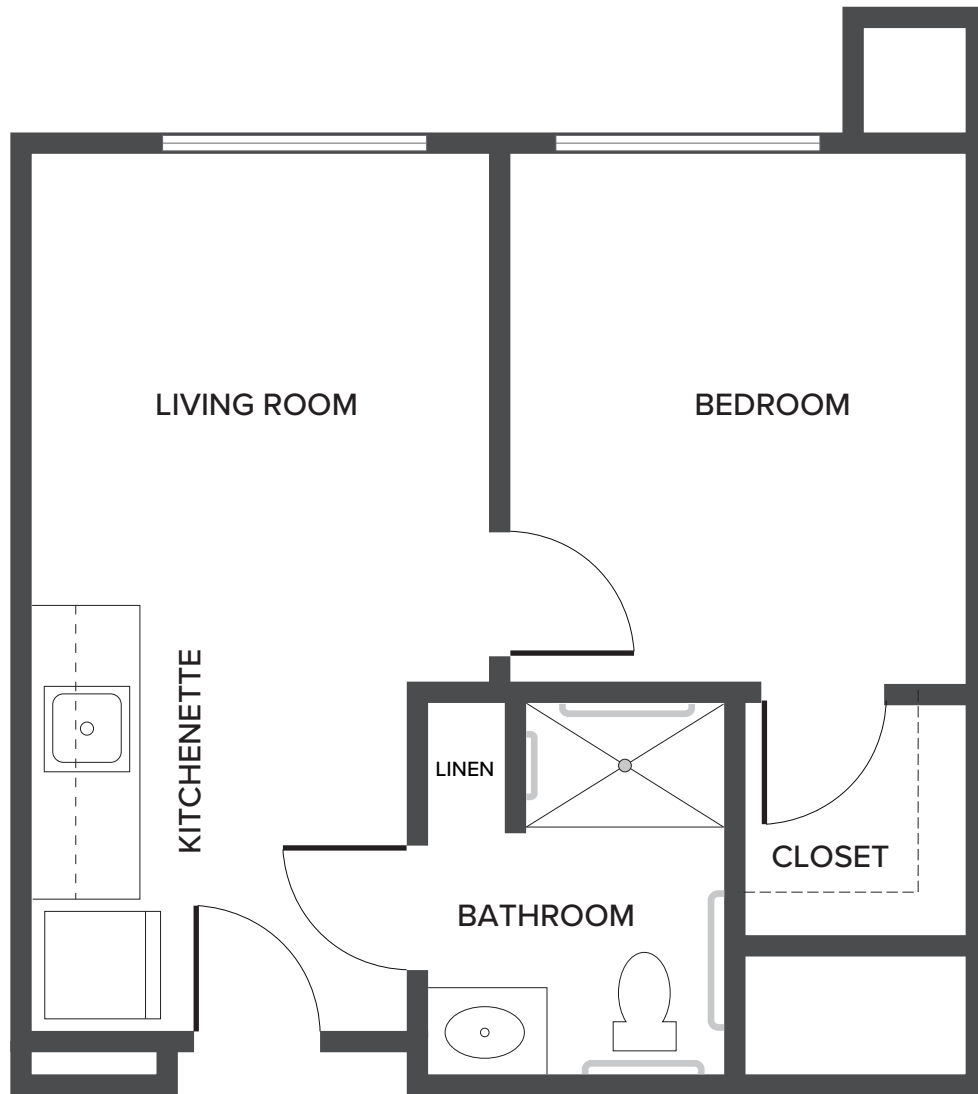

**One Bedroom - Marana Sky**

583 Square Feet

8689 North Silverbell Road | Tucson, AZ 85743 | 520-789-6690 | [WatermarkContinentalRanch.com](http://WatermarkContinentalRanch.com)

*Floor plans are not to scale and are shown for comparative purposes only. Actual apartment floor plans may have minor variations.*

**One Bedroom - Wasson Peak**

695 Square Feet

8689 North Silverbell Road | Tucson, AZ 85743 | 520-789-6690 | [WatermarkContinentalRanch.com](http://WatermarkContinentalRanch.com)

*Floor plans are not to scale and are shown for comparative purposes only. Actual apartment floor plans may have minor variations.*

**One Bedroom - Sweetwater**

552 Square Feet

8689 North Silverbell Road | Tucson, AZ 85743 | 520-789-6690 | [WatermarkContinentalRanch.com](http://WatermarkContinentalRanch.com)

*Floor plans are not to scale and are shown for comparative purposes only. Actual apartment floor plans may have minor variations.*