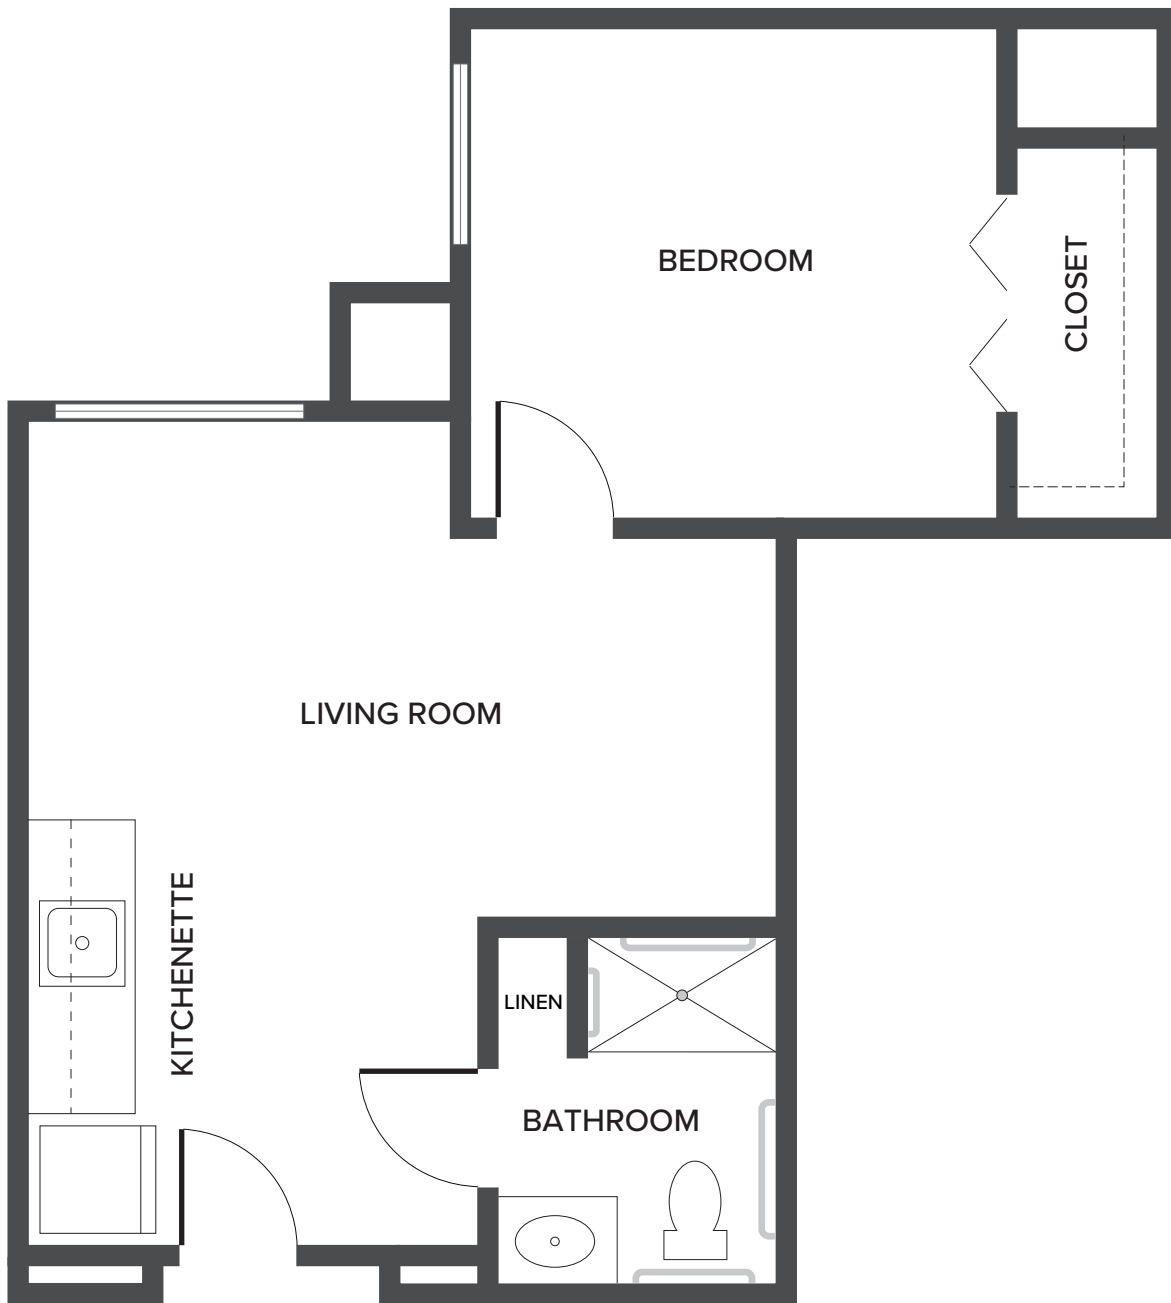

**One Bedroom - Marana Sky**

583 Square Feet

8689 North Silverbell Road | Tucson, AZ 85743 | 520-789-6690 | [WatermarkContinentalRanch.com](http://WatermarkContinentalRanch.com)

*Floor plans are not to scale and are shown for comparative purposes only. Actual apartment floor plans may have minor variations.*

**One Bedroom - Wasson Peak**

695 Square Feet

8689 North Silverbell Road | Tucson, AZ 85743 | 520-789-6690 | [WatermarkContinentalRanch.com](http://WatermarkContinentalRanch.com)

*Floor plans are not to scale and are shown for comparative purposes only. Actual apartment floor plans may have minor variations.*

**One Bedroom - Sweetwater**

552 Square Feet

8689 North Silverbell Road | Tucson, AZ 85743 | 520-789-6690 | [WatermarkContinentalRanch.com](http://WatermarkContinentalRanch.com)

*Floor plans are not to scale and are shown for comparative purposes only. Actual apartment floor plans may have minor variations.*