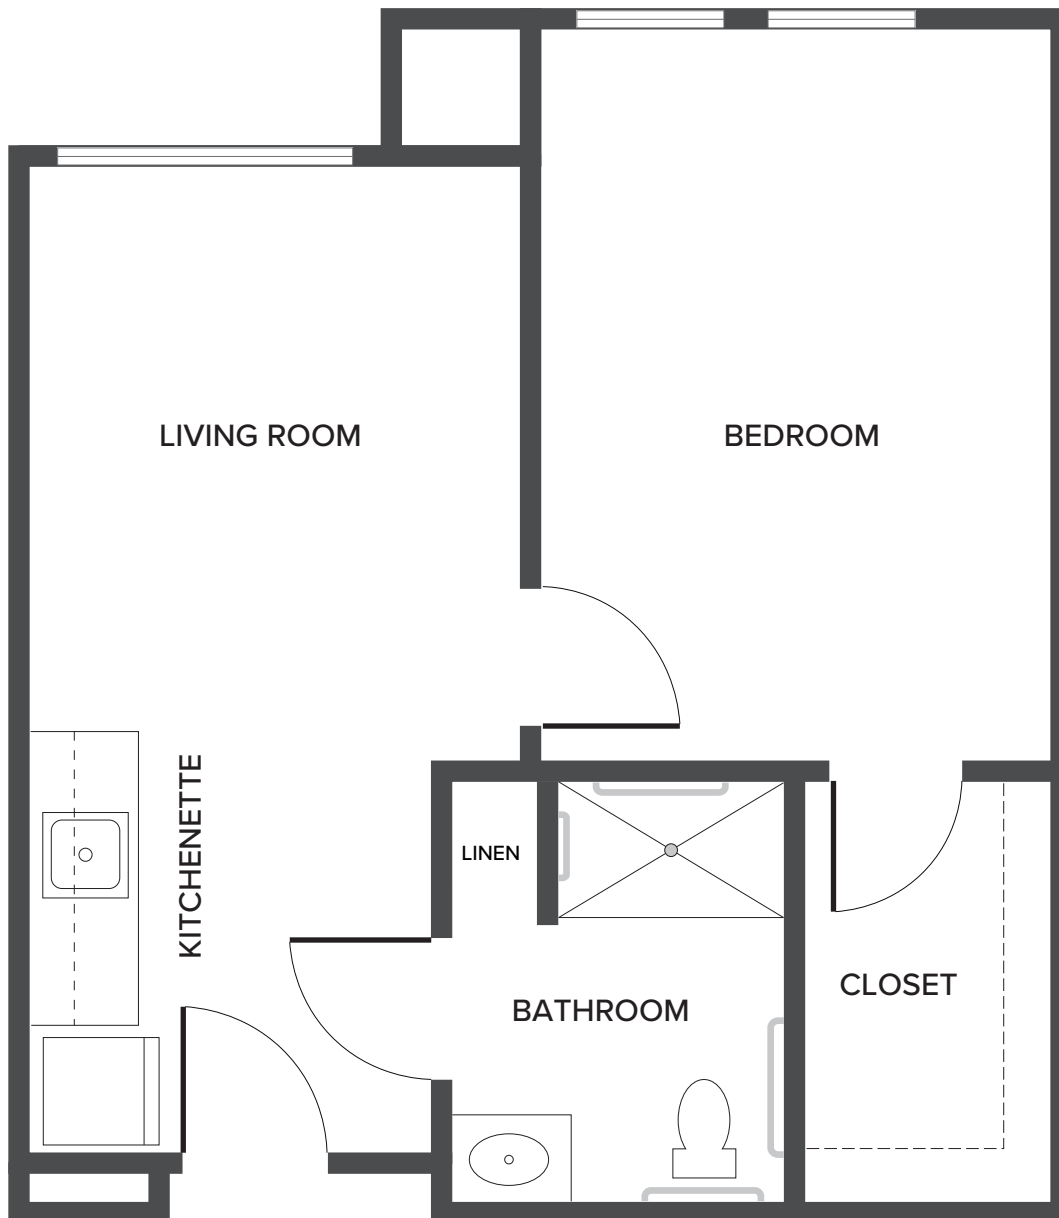

**One Bedroom - Marana Sky**

583 Square Feet

8689 North Silverbell Road | Tucson, AZ 85743 | 520-789-6690 | [WatermarkContinentalRanch.com](http://WatermarkContinentalRanch.com)

*Floor plans are not to scale and are shown for comparative purposes only. Actual apartment floor plans may have minor variations.*

**One Bedroom - Wasson Peak**

695 Square Feet

8689 North Silverbell Road | Tucson, AZ 85743 | 520-789-6690 | [WatermarkContinentalRanch.com](http://WatermarkContinentalRanch.com)

*Floor plans are not to scale and are shown for comparative purposes only. Actual apartment floor plans may have minor variations.*

**One Bedroom - Sweetwater**

552 Square Feet

8689 North Silverbell Road | Tucson, AZ 85743 | 520-789-6690 | [WatermarkContinentalRanch.com](http://WatermarkContinentalRanch.com)

*Floor plans are not to scale and are shown for comparative purposes only. Actual apartment floor plans may have minor variations.*