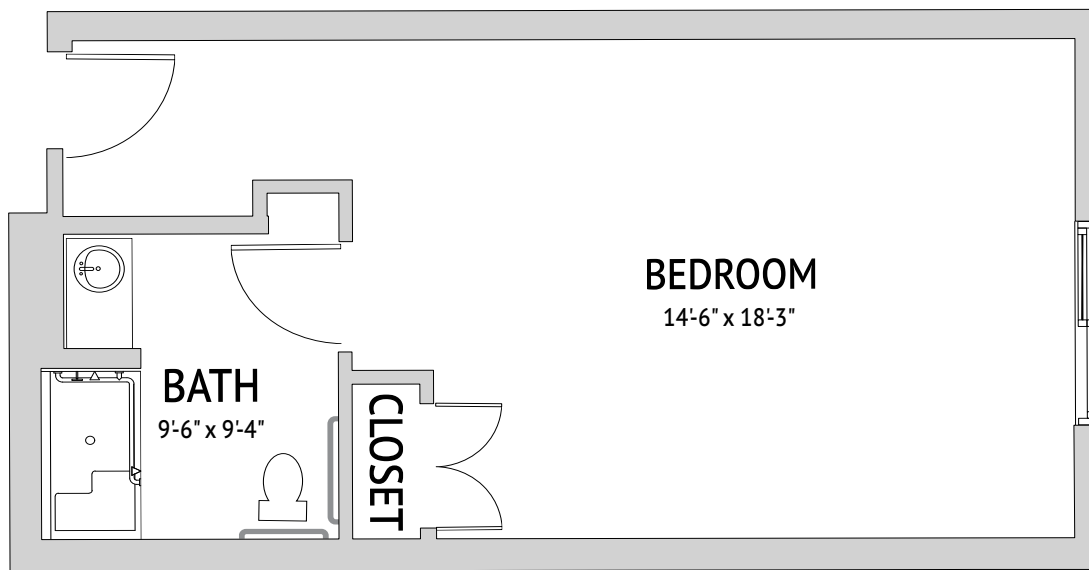

Naglee Park: Studio
448 Square Feet

Memory Care

1015 South Bascom Avenue, San Jose, CA 95128 | 669-321-5500 | WatermarkSanJose.com

Leasing Gallery: 969 South Bascom Avenue, San Jose, CA 95128

Floor plans are 3/16 scale. Actual apartment floor plans may have minor variations.