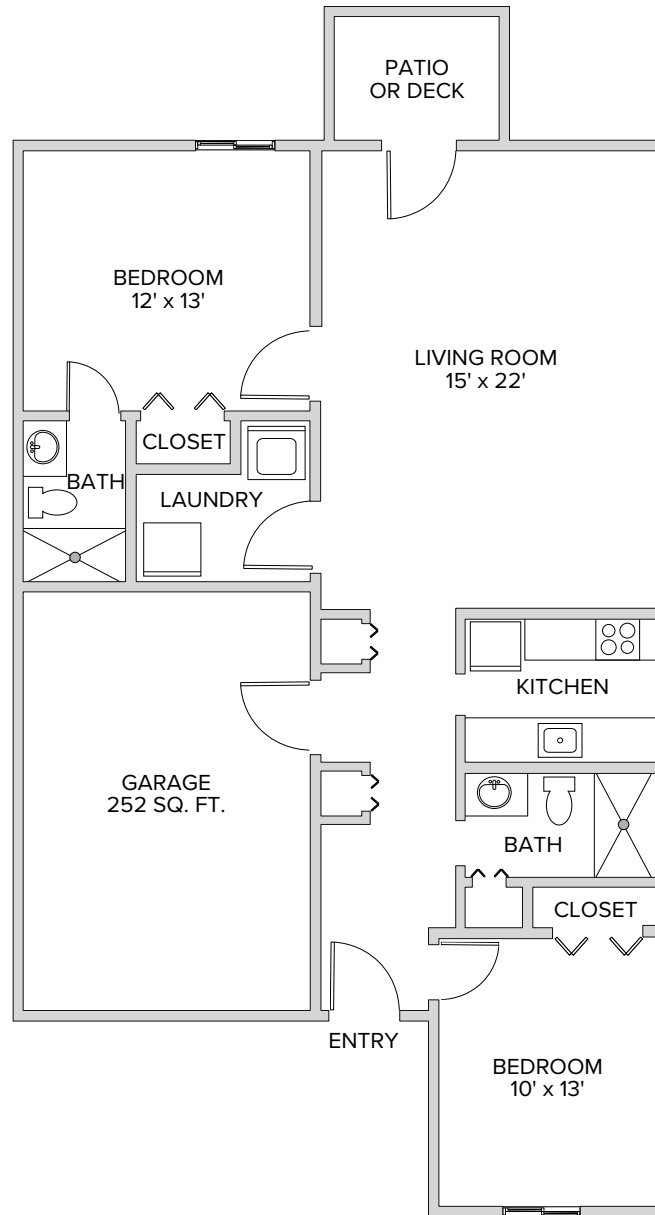

Villa A: Two Bedroom

1,200 Square Feet

Independent Living at The Villas

363 Jungermann Road, St. Peters, MO 63376 | 636-928-3877 | stpeters.watermarkcommunities.com

Floor plans are not to scale and are shown for comparative purposes only. Actual apartment floor plans may have minor variations.

Villa B: Two Bedroom
1,200 Square Feet

Independent Living at The Villas

363 Jungermann Road, St. Peters, MO 63376 | 636-928-3877 | stpeters.watermarkcommunities.com

Floor plans are not to scale and are shown for comparative purposes only. Actual apartment floor plans may have minor variations.