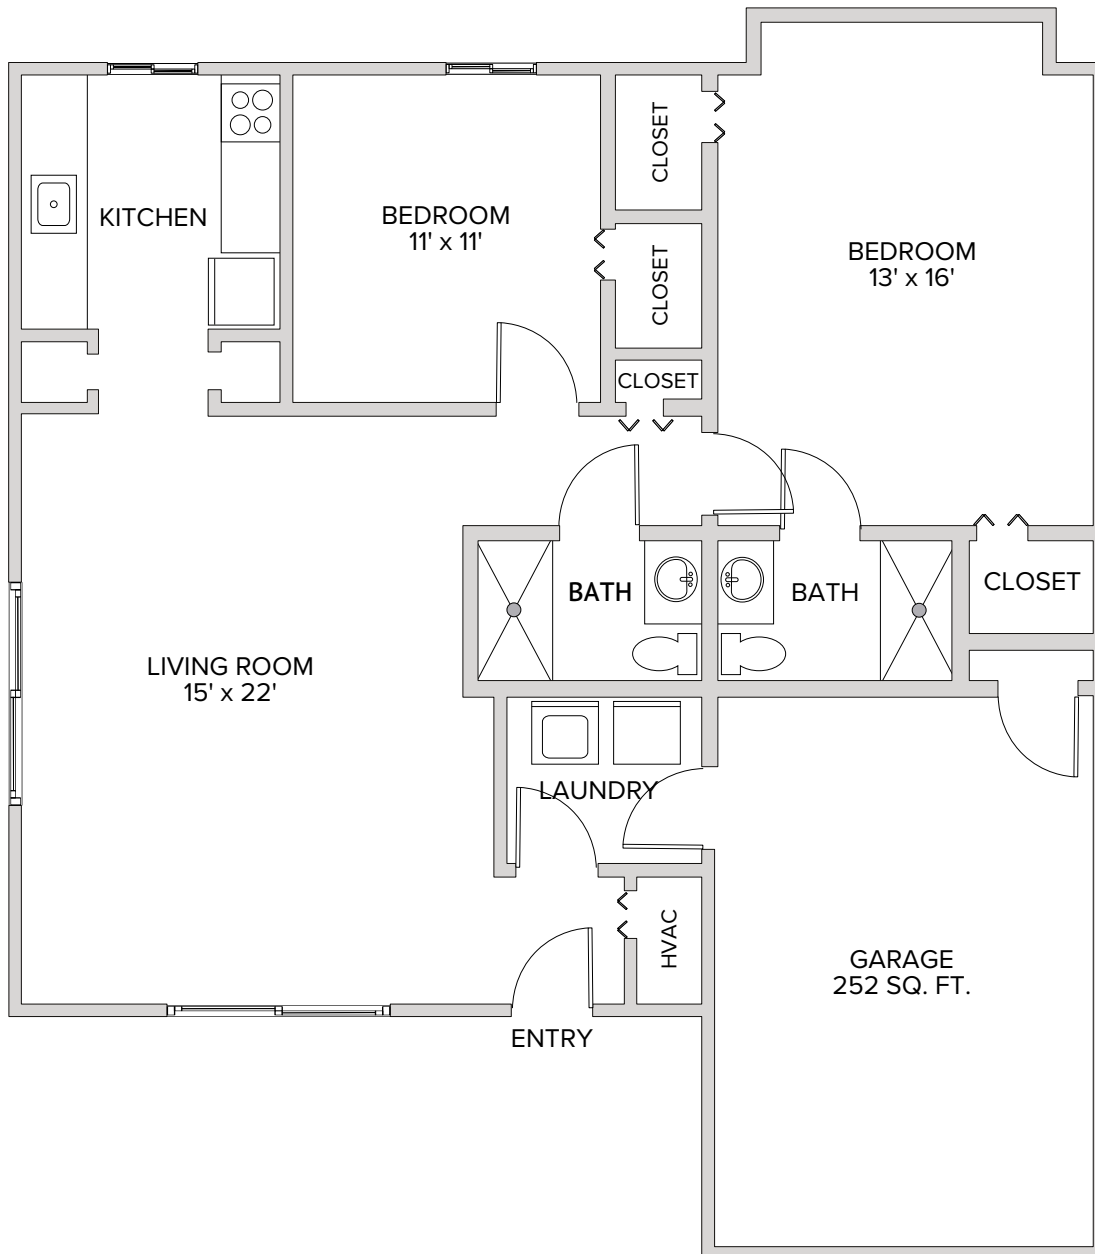

Villa A: Two Bedroom

1,200 Square Feet

Independent Living at The Villas

363 Jungermann Road, St. Peters, MO 63376 | 636-928-3877 | stpeters.watermarkcommunities.com

Floor plans are not to scale and are shown for comparative purposes only. Actual apartment floor plans may have minor variations.

Villa B: Two Bedroom
1,200 Square Feet

Independent Living at The Villas

363 Jungermann Road, St. Peters, MO 63376 | 636-928-3877 | stpeters.watermarkcommunities.com

Floor plans are not to scale and are shown for comparative purposes only. Actual apartment floor plans may have minor variations.