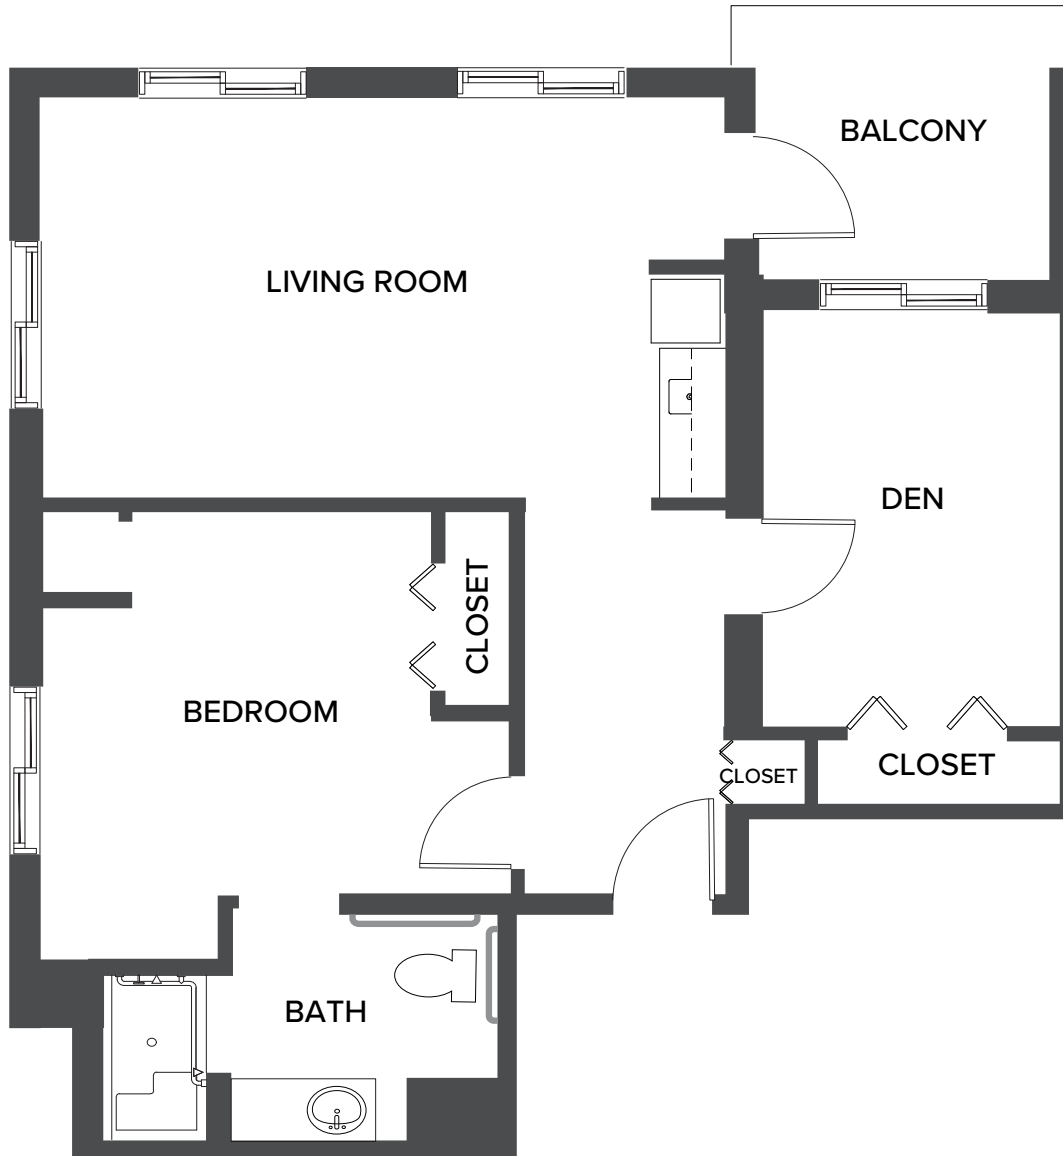

Pelican: One Bedroom Large

835 Square Feet

1170 San Marco Road, | Marco Island, FL 34145 | 239-970-4150 | watermarkmarcoisland.com

Floor plans are not to scale and are shown for comparative purposes only. Actual apartment floor plans may have minor variations.

Naples: One Bedroom Extra Large Den

919 Square Feet

1170 San Marco Road, | Marco Island, FL 34145 | 239-970-4150 | watermarkmarcoisland.com

Floor plans are not to scale and are shown for comparative purposes only. Actual apartment floor plans may have minor variations.

Sanibel: One Bedroom Den

890 Square Feet

1170 San Marco Road, | Marco Island, FL 34145 | 239-970-4150 | watermarkmarcoisland.com

Floor plans are not to scale and are shown for comparative purposes only. Actual apartment floor plans may have minor variations.