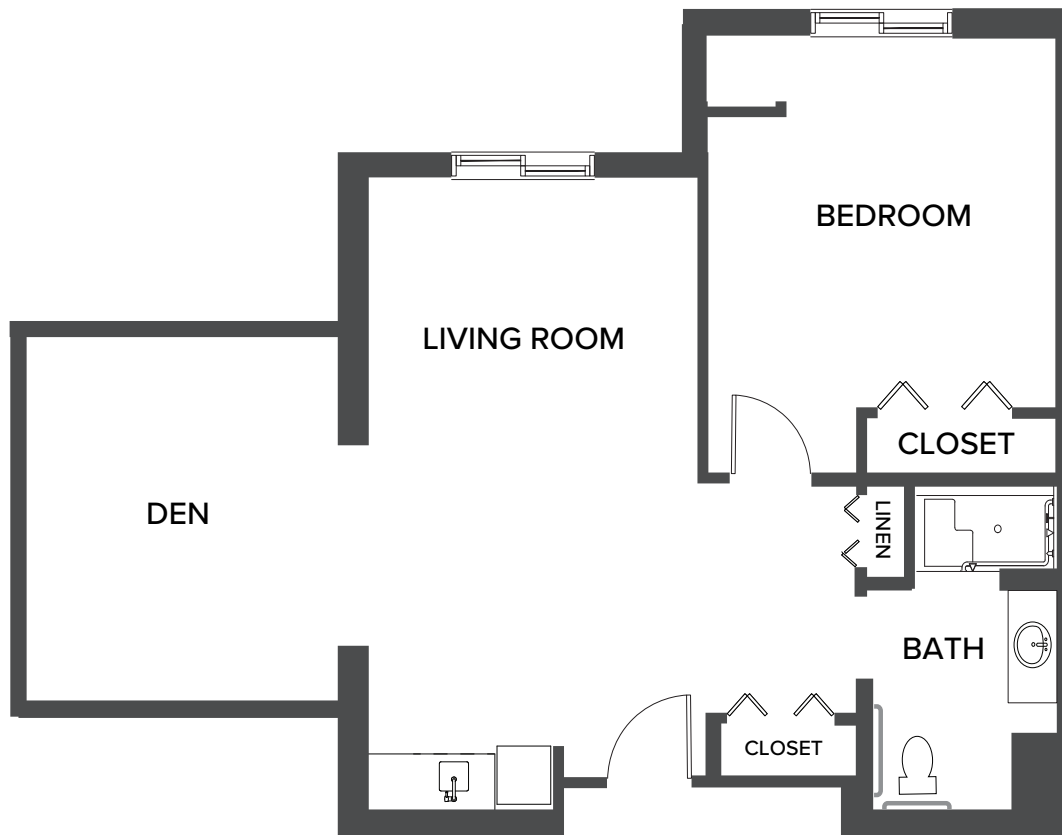

Pelican: One Bedroom Large

835 Square Feet

1170 San Marco Road, | Marco Island, FL 34145 | 239-970-4150 | watermarkmarcoisland.com

Floor plans are not to scale and are shown for comparative purposes only. Actual apartment floor plans may have minor variations.

Naples: One Bedroom Extra Large Den

919 Square Feet

1170 San Marco Road, | Marco Island, FL 34145 | 239-970-4150 | watermarkmarcoisland.com

Floor plans are not to scale and are shown for comparative purposes only. Actual apartment floor plans may have minor variations.

Sanibel: One Bedroom Den

890 Square Feet

1170 San Marco Road, | Marco Island, FL 34145 | 239-970-4150 | watermarkmarcoisland.com

Floor plans are not to scale and are shown for comparative purposes only. Actual apartment floor plans may have minor variations.