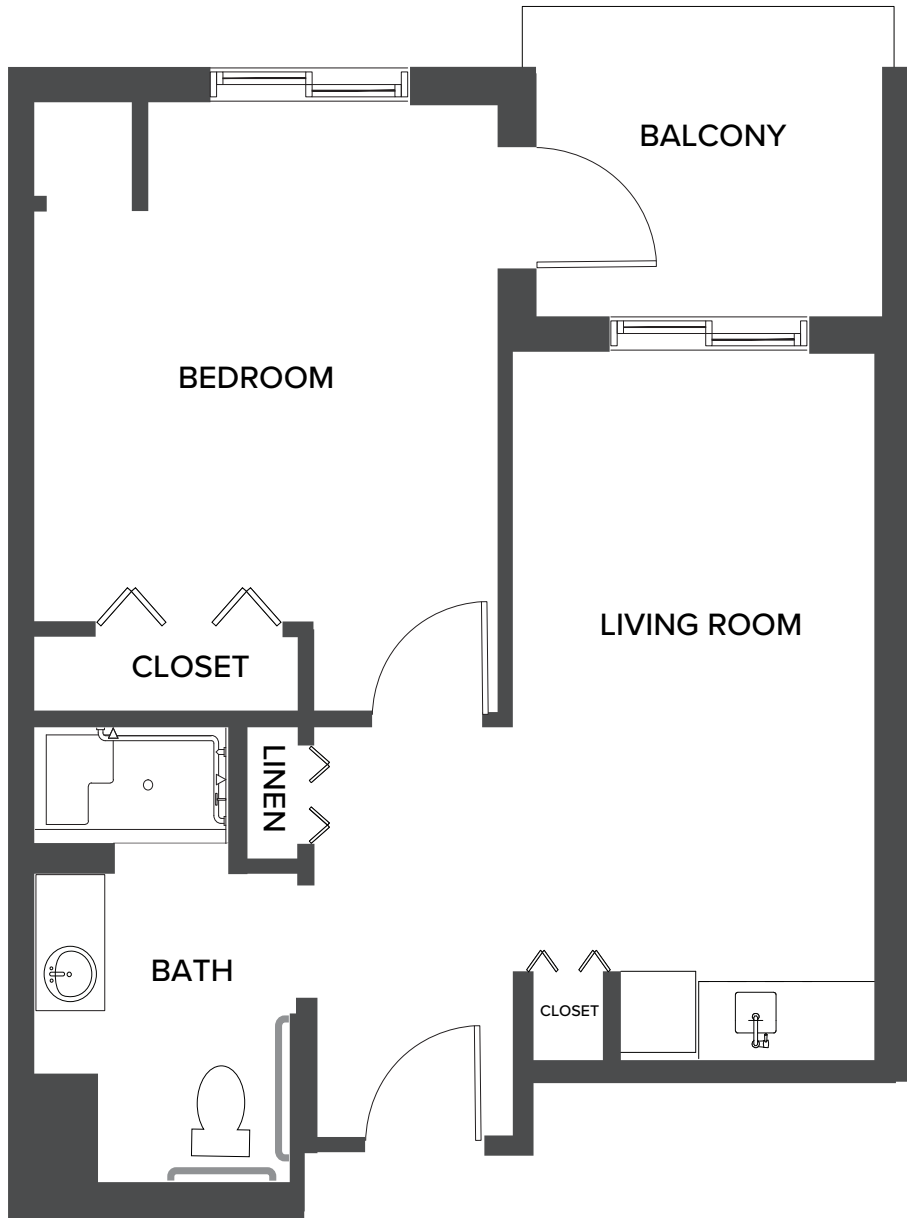

Longboat: One Bedroom Small

603 Square Feet

1170 San Marco Road, | Marco Island, FL 34145 | 239-970-4150 | watermarkmarcoisland.com

Floor plans are not to scale and are shown for comparative purposes only. Actual apartment floor plans may have minor variations.

Sand Dollar: One Bedroom

690 Square Feet

1170 San Marco Road, | Marco Island, FL 34145 | 239-970-4150 | watermarkmarcoisland.com

Floor plans are not to scale and are shown for comparative purposes only. Actual apartment floor plans may have minor variations.

Bird Key: One Bedroom

739 Square Feet

1170 San Marco Road, | Marco Island, FL 34145 | 239-970-4150 | watermarkmarcoisland.com

Floor plans are not to scale and are shown for comparative purposes only. Actual apartment floor plans may have minor variations.

Anna Maria: One Bedroom Medium

715 Square Feet

1170 San Marco Road, | Marco Island, FL 34145 | 239-970-4150 | watermarkmarcoisland.com

Floor plans are not to scale and are shown for comparative purposes only. Actual apartment floor plans may have minor variations.