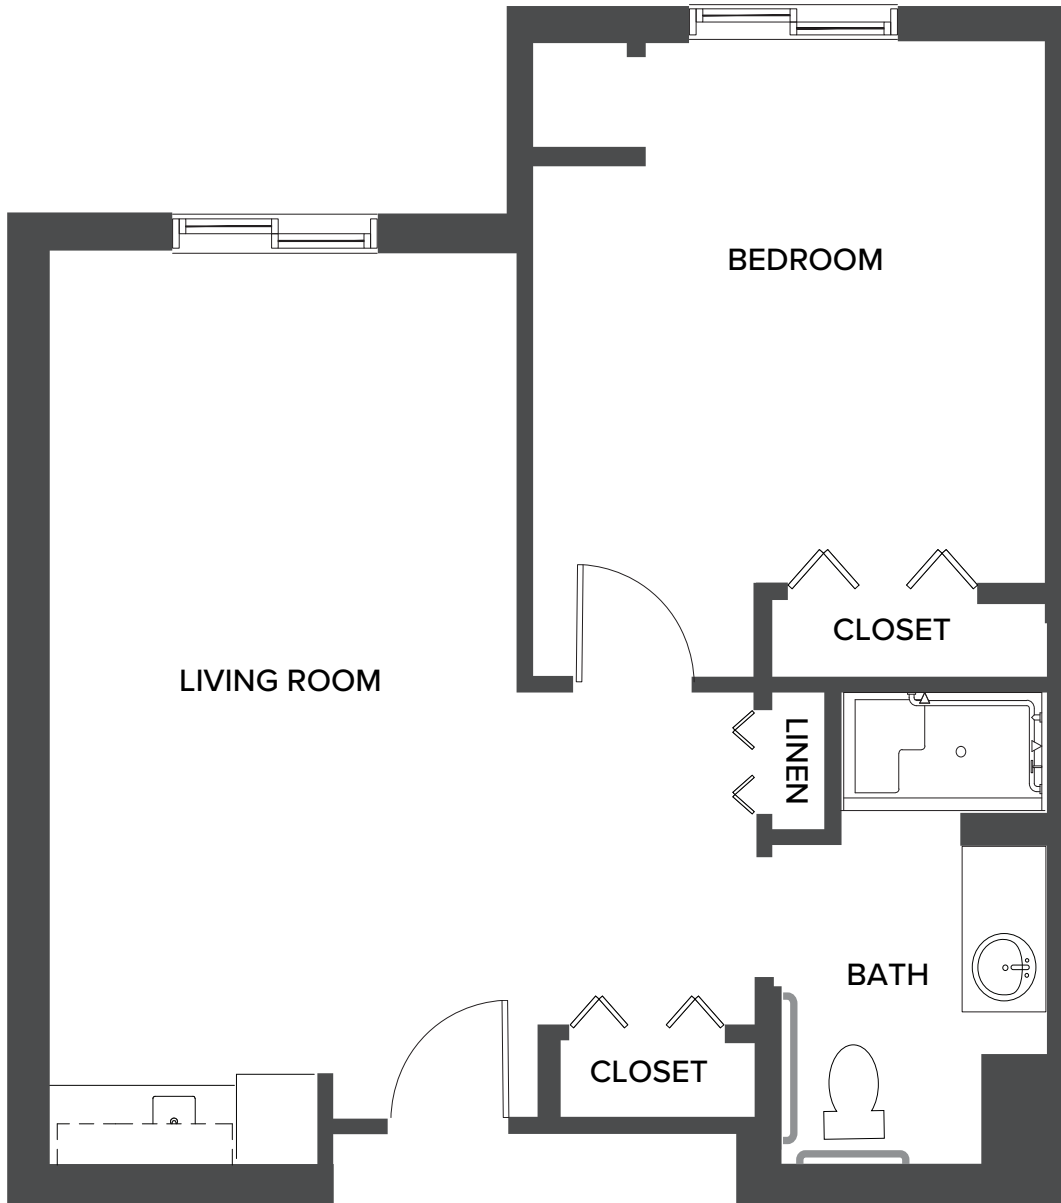

Longboat: One Bedroom Small

603 Square Feet

1170 San Marco Road, | Marco Island, FL 34145 | 239-970-4150 | watermarkmarcoisland.com

Floor plans are not to scale and are shown for comparative purposes only. Actual apartment floor plans may have minor variations.

Sand Dollar: One Bedroom

690 Square Feet

1170 San Marco Road, | Marco Island, FL 34145 | 239-970-4150 | watermarkmarcoisland.com

Floor plans are not to scale and are shown for comparative purposes only. Actual apartment floor plans may have minor variations.

Bird Key: One Bedroom

739 Square Feet

1170 San Marco Road, | Marco Island, FL 34145 | 239-970-4150 | watermarkmarcoisland.com

Floor plans are not to scale and are shown for comparative purposes only. Actual apartment floor plans may have minor variations.

Anna Maria: One Bedroom Medium

715 Square Feet

1170 San Marco Road, | Marco Island, FL 34145 | 239-970-4150 | watermarkmarcoisland.com

Floor plans are not to scale and are shown for comparative purposes only. Actual apartment floor plans may have minor variations.