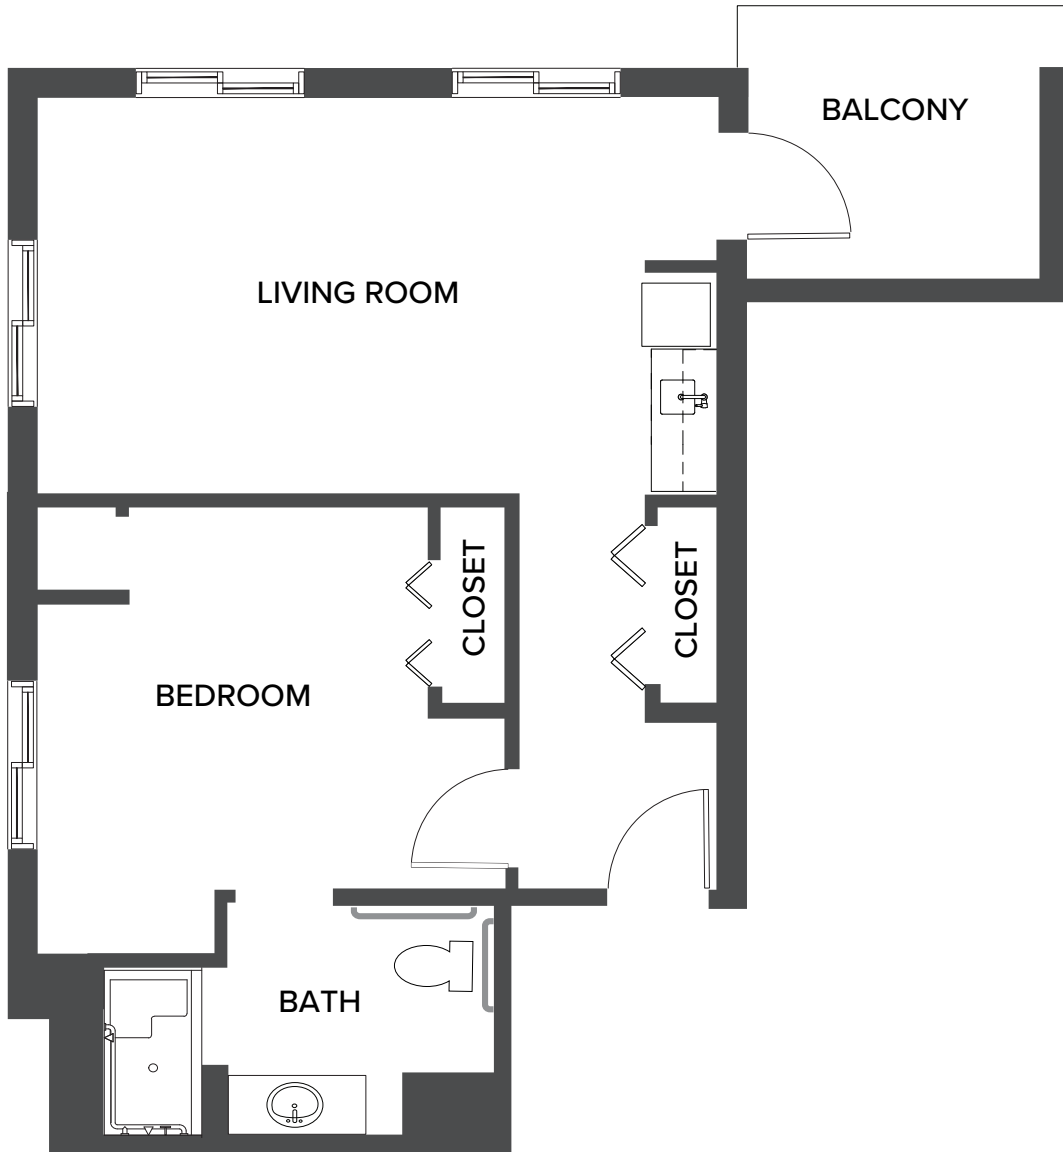

Sand Dollar: One Bedroom

690 Square Feet

1170 San Marco Road, | Marco Island, FL 34145 | 239-970-4150 | watermarkmarcoisland.com

Floor plans are not to scale and are shown for comparative purposes only. Actual apartment floor plans may have minor variations.

Bird Key: One Bedroom

739 Square Feet

1170 San Marco Road, | Marco Island, FL 34145 | 239-970-4150 | watermarkmarcoisland.com

Floor plans are not to scale and are shown for comparative purposes only. Actual apartment floor plans may have minor variations.

Anna Maria: One Bedroom Medium

715 Square Feet

1170 San Marco Road, | Marco Island, FL 34145 | 239-970-4150 | watermarkmarcoisland.com

Floor plans are not to scale and are shown for comparative purposes only. Actual apartment floor plans may have minor variations.

Pelican: One Bedroom Large

835 Square Feet

1170 San Marco Road, | Marco Island, FL 34145 | 239-970-4150 | watermarkmarcoisland.com

Floor plans are not to scale and are shown for comparative purposes only. Actual apartment floor plans may have minor variations.