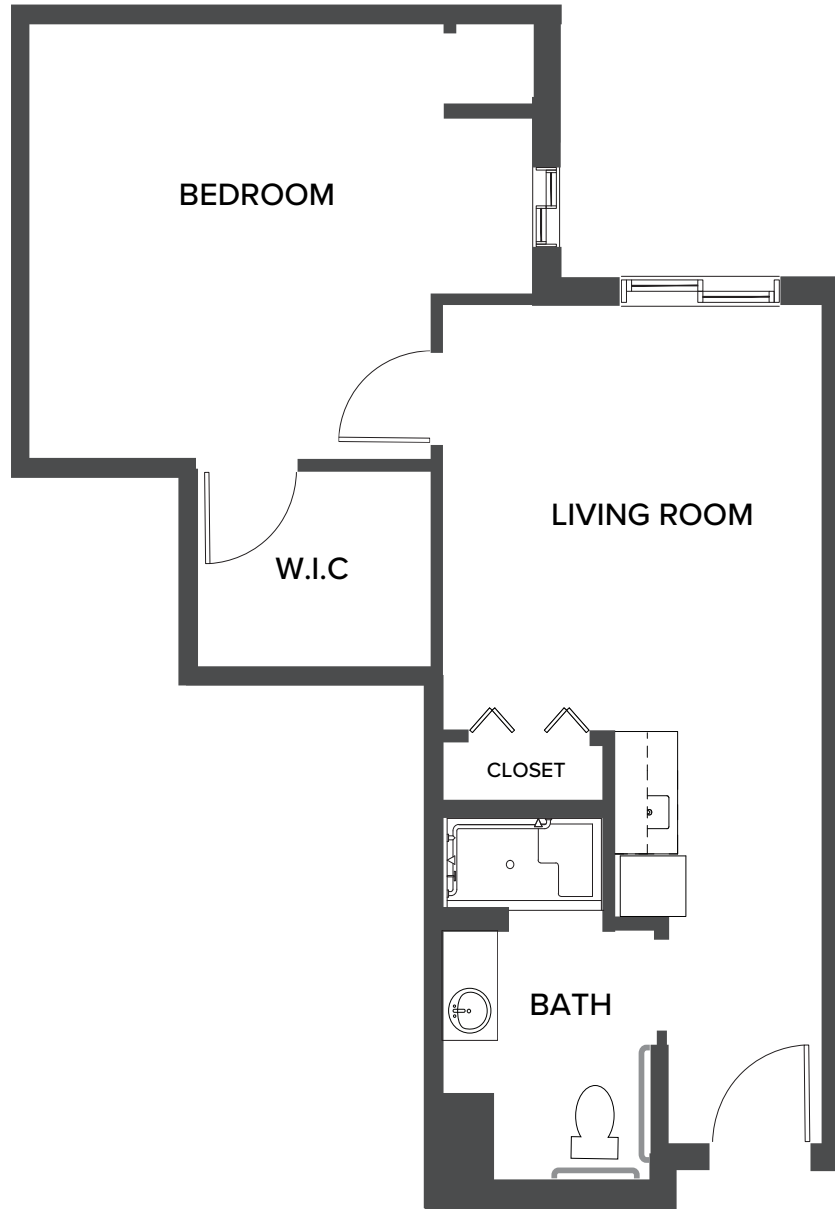

Longboat: One Bedroom Small

603 Square Feet

1170 San Marco Road, | Marco Island, FL 34145 | 239-970-4150 | watermarkmarcoisland.com

Floor plans are not to scale and are shown for comparative purposes only. Actual apartment floor plans may have minor variations.

Sand Dollar: One Bedroom

690 Square Feet

1170 San Marco Road, | Marco Island, FL 34145 | 239-970-4150 | watermarkmarcoisland.com

Floor plans are not to scale and are shown for comparative purposes only. Actual apartment floor plans may have minor variations.

Bird Key: One Bedroom

739 Square Feet

1170 San Marco Road, | Marco Island, FL 34145 | 239-970-4150 | watermarkmarcoisland.com

Floor plans are not to scale and are shown for comparative purposes only. Actual apartment floor plans may have minor variations.