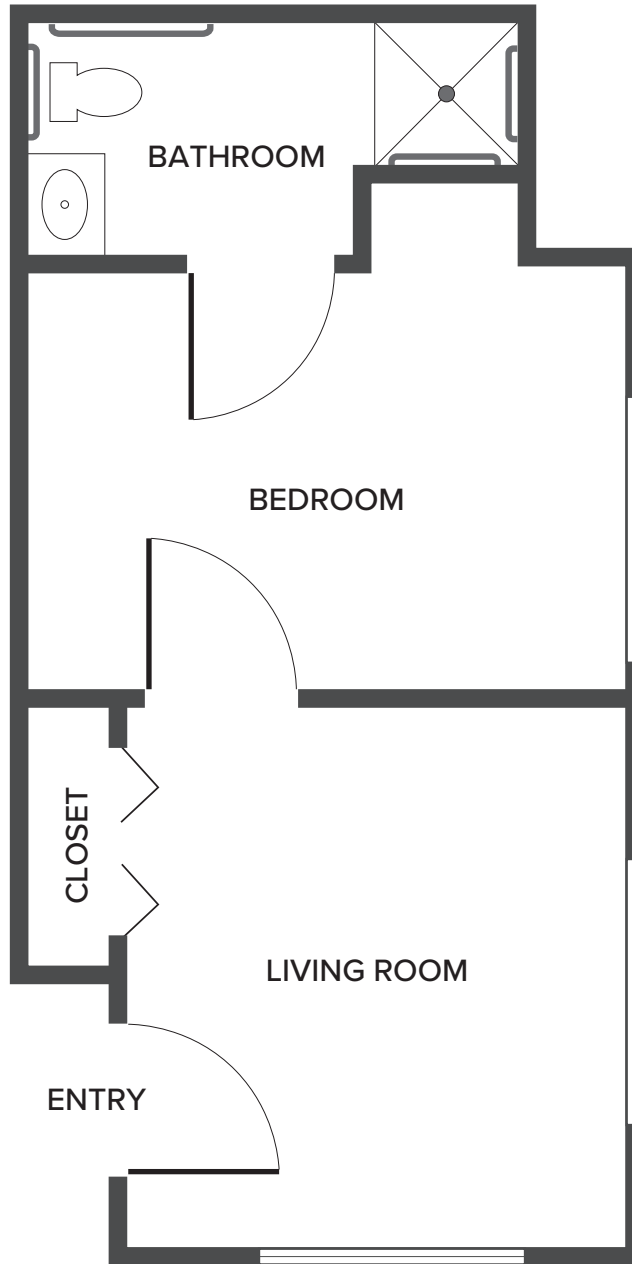

One Bedroom

312 Square Feet

777 DeKalb Pike | Blue Bell, PA 19422 | 610-277-6443 | bluebellplace.com

Floor plans are not to scale and are shown for comparative purposes only. Actual apartment floor plans may have minor variations.