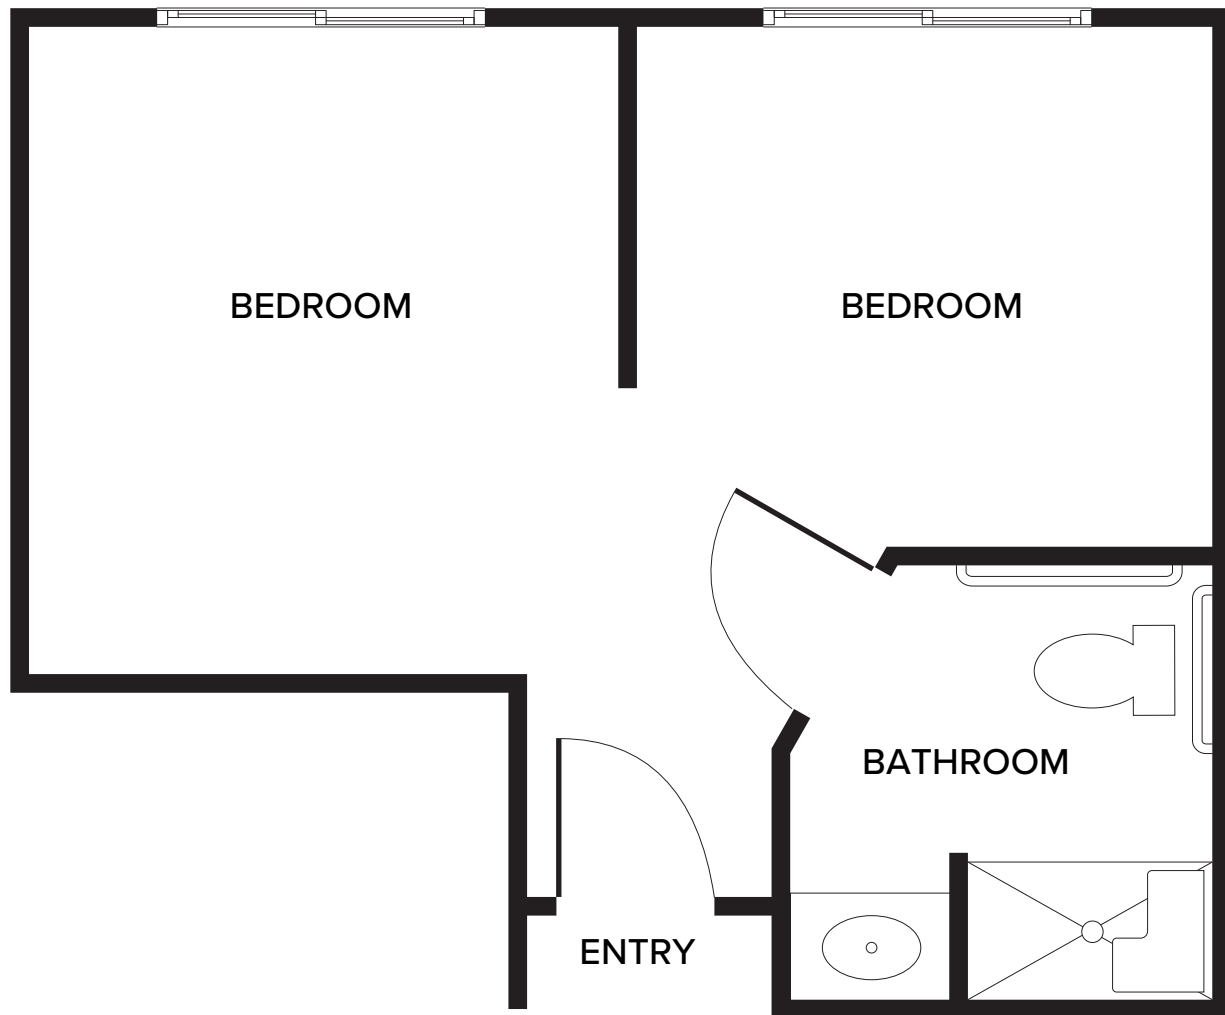

**Shared Suite**

461 Square Feet

5524 West 6200 South | Salt Lake City, UT 84118 | 801-840-4600 | SummitWatermark.com

*Floor plans are not to scale and are shown for comparative purposes only. Actual apartment floor plans may have minor variations.*