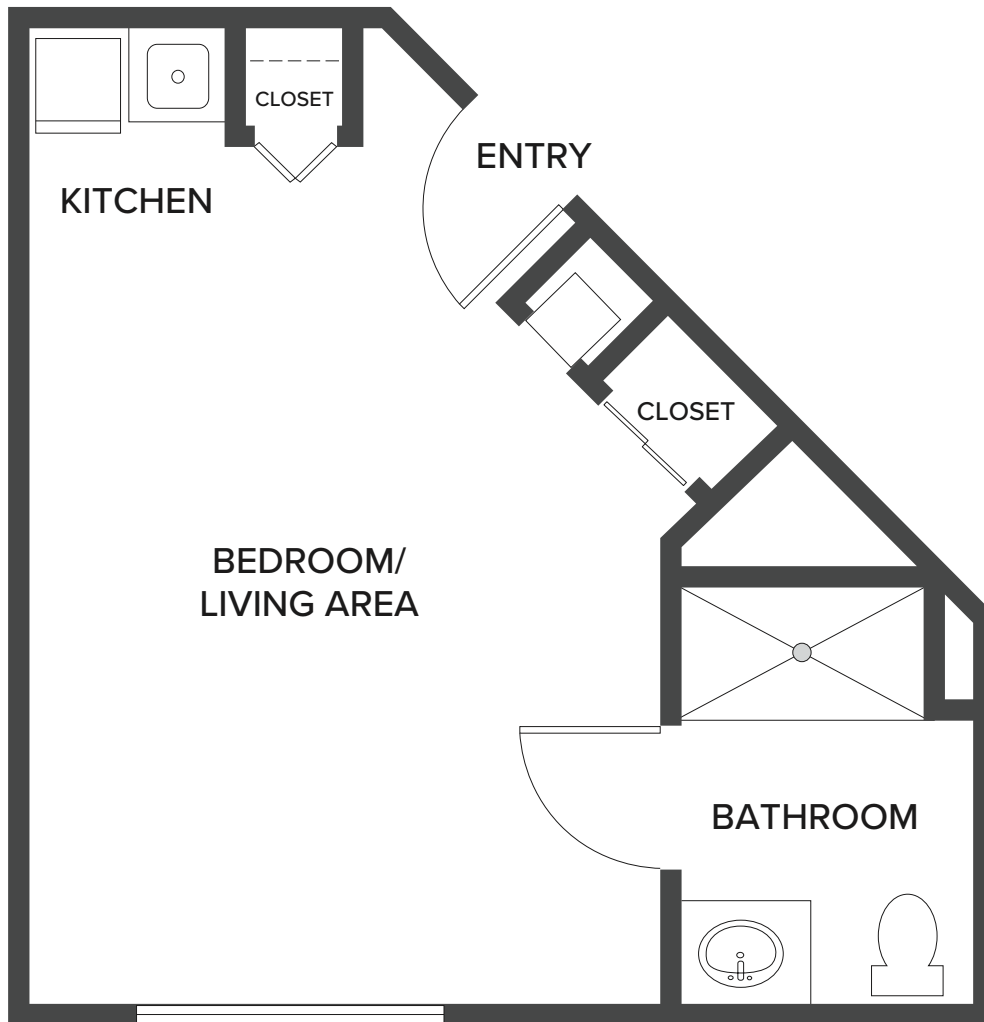

**Alcove**

300 Square Feet

1519 Rockland Road | Wilmington, DE 19803 | 302-777-3099 | RocklandPlace.com

*Floor plans are not to scale and are shown for comparative purposes only. Actual apartment floor plans may have minor variations.*

**Alcove Suite**

339 Square Feet

1519 Rockland Road | Wilmington, DE 19803 | 302-777-3099 | RocklandPlace.com

*Floor plans are not to scale and are shown for comparative purposes only. Actual apartment floor plans may have minor variations.*