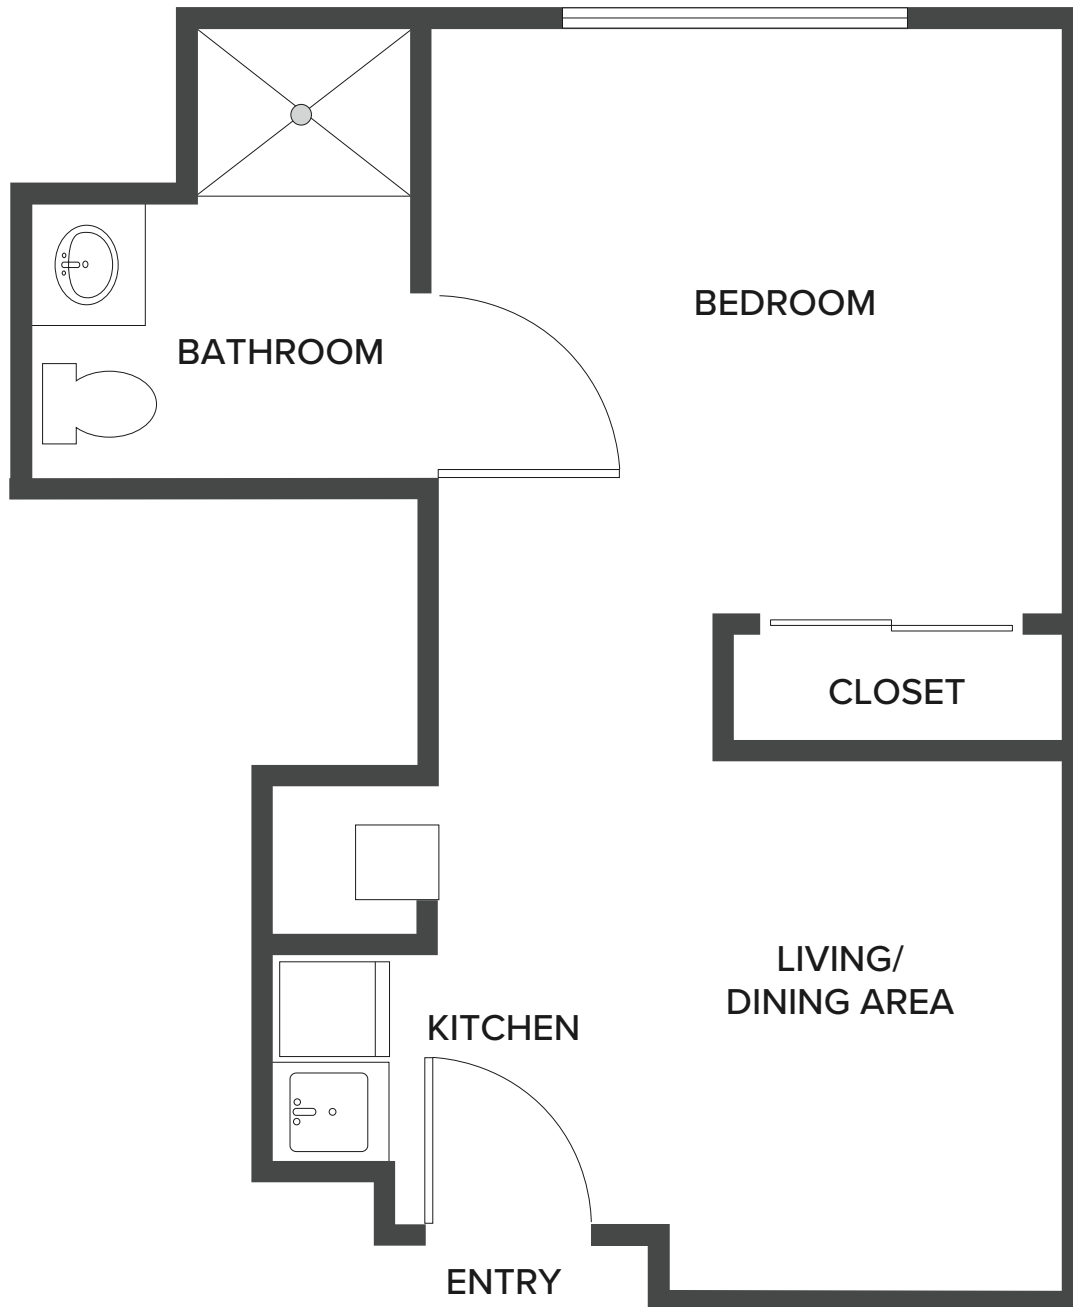

**Alcove**

300 Square Feet

1519 Rockland Road | Wilmington, DE 19803 | 302-777-3099 | RocklandPlace.com

*Floor plans are not to scale and are shown for comparative purposes only. Actual apartment floor plans may have minor variations.*

**Alcove Suite**

339 Square Feet

1519 Rockland Road | Wilmington, DE 19803 | 302-777-3099 | RocklandPlace.com

*Floor plans are not to scale and are shown for comparative purposes only. Actual apartment floor plans may have minor variations.*