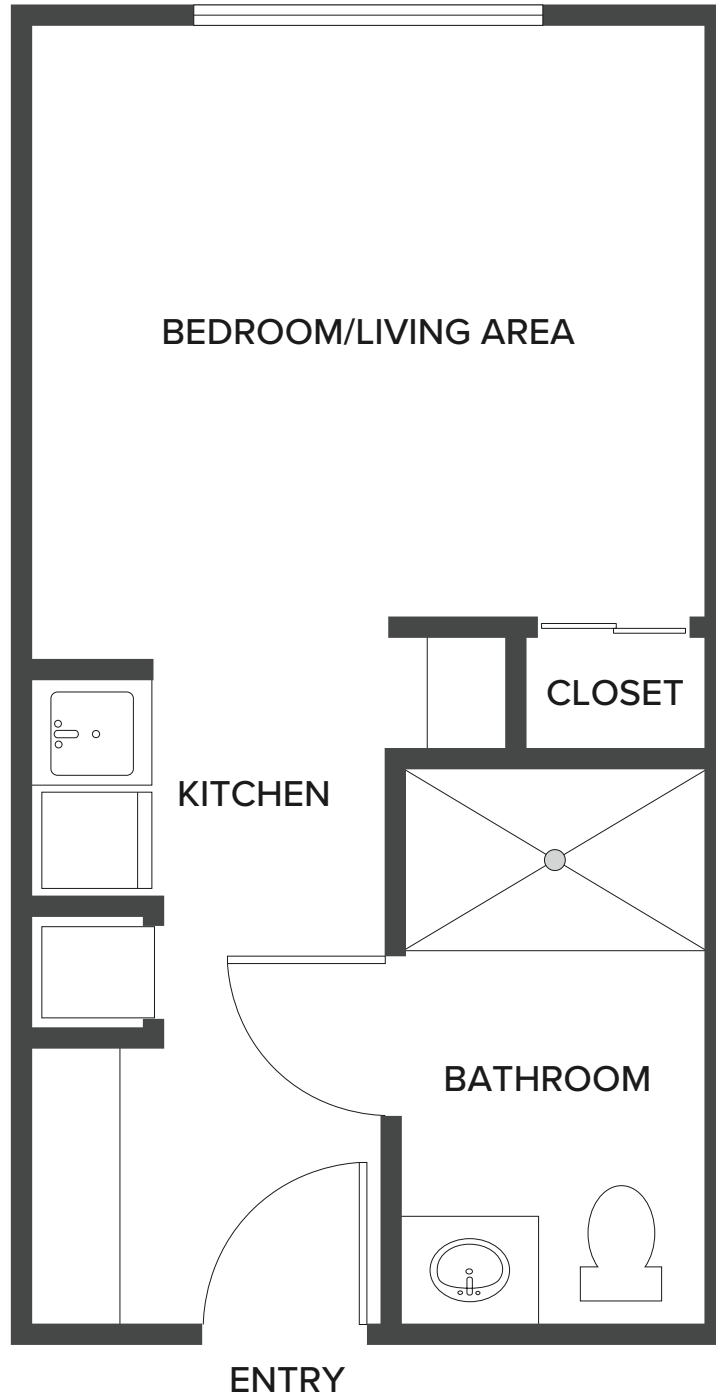

**Studio**

282 Square Feet

1519 Rockland Road | Wilmington, DE 19803 | 302-777-3099 | RocklandPlace.com

*Floor plans are not to scale and are shown for comparative purposes only. Actual apartment floor plans may have minor variations.*

**Studio – Shared**

282 Square Feet

1519 Rockland Road | Wilmington, DE 19803 | 302-777-3099 | RocklandPlace.com

*Floor plans are not to scale and are shown for comparative purposes only. Actual apartment floor plans may have minor variations.*