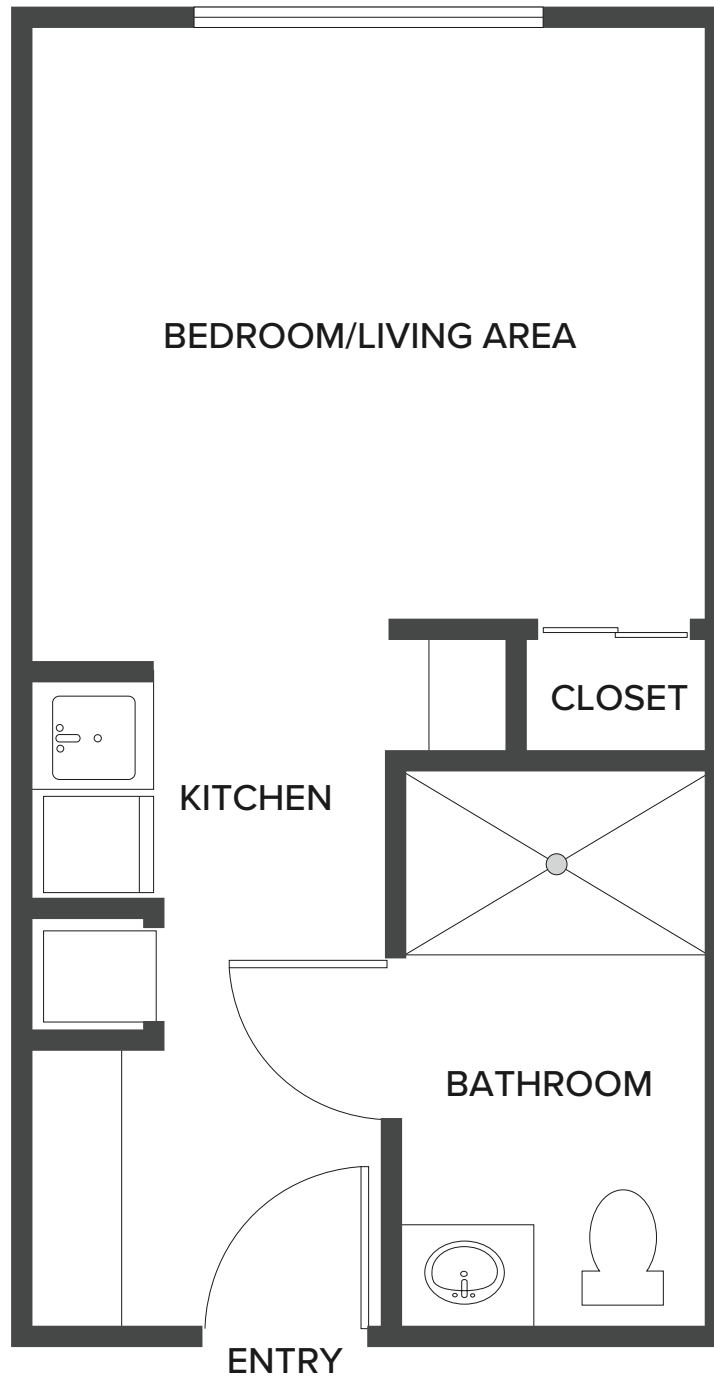

**Studio**

282 Square Feet

1519 Rockland Road | Wilmington, DE 19803 | 302-777-3099 | RocklandPlace.com

*Floor plans are not to scale and are shown for comparative purposes only. Actual apartment floor plans may have minor variations.*

**Studio – Shared**

282 Square Feet

1519 Rockland Road | Wilmington, DE 19803 | 302-777-3099 | RocklandPlace.com

*Floor plans are not to scale and are shown for comparative purposes only. Actual apartment floor plans may have minor variations.*