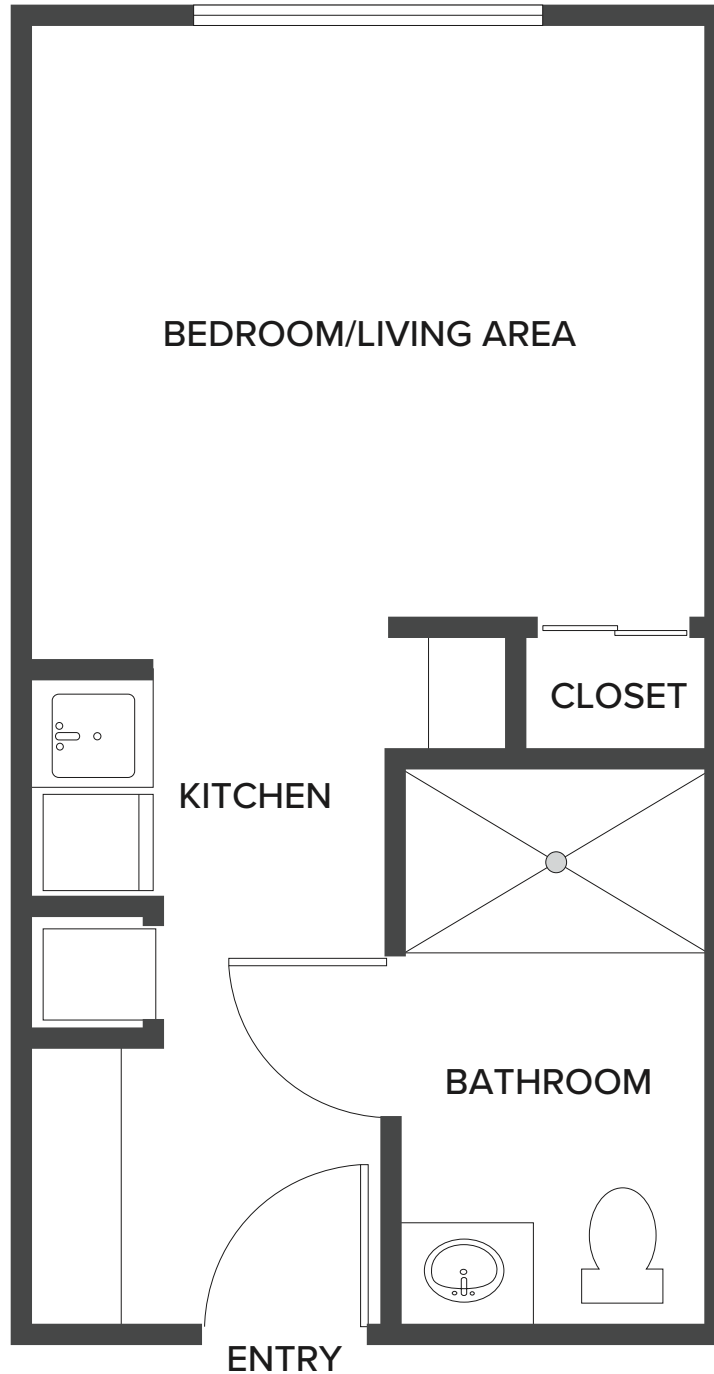

**Studio**

282 Square Feet

1519 Rockland Road | Wilmington, DE 19803 | 302-777-3099 | RocklandPlace.com

*Floor plans are not to scale and are shown for comparative purposes only. Actual apartment floor plans may have minor variations.*

**Studio – Shared**

282 Square Feet

1519 Rockland Road | Wilmington, DE 19803 | 302-777-3099 | RocklandPlace.com

*Floor plans are not to scale and are shown for comparative purposes only. Actual apartment floor plans may have minor variations.*