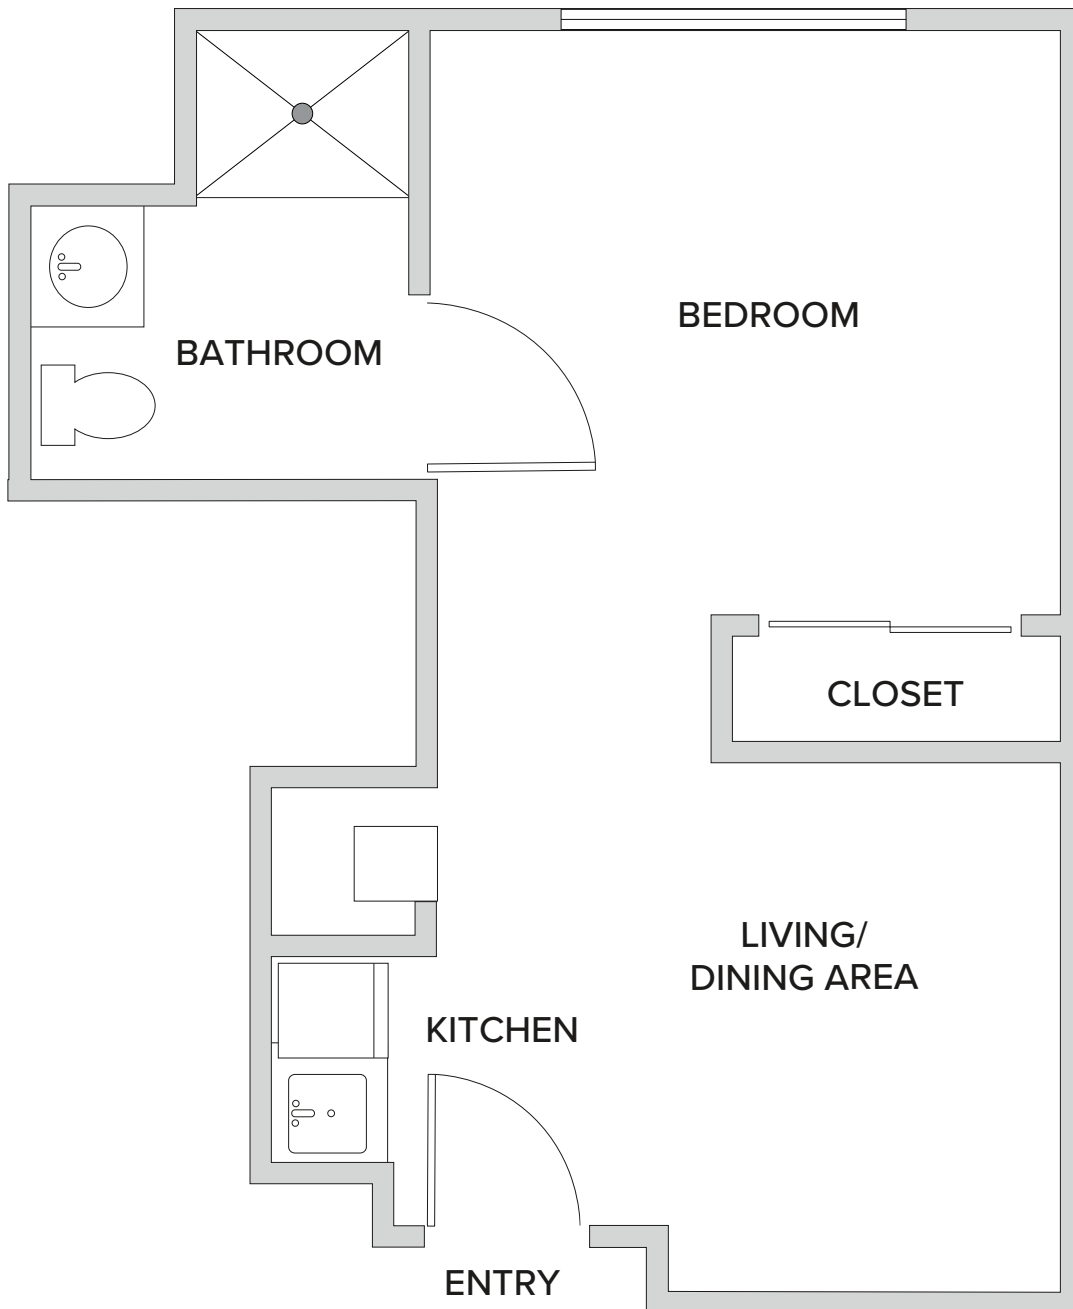

Alcove

300 Square Feet

1519 Rockland Road | Wilmington, DE 19803 | 302-777-3099 | RocklandPlace.com

Floor plans are not to scale and are shown for comparative purposes only. Actual apartment floor plans may have minor variations.

Alcove Suite

339 Square Feet

1519 Rockland Road | Wilmington, DE 19803 | 302-777-3099 | RocklandPlace.com

Floor plans are not to scale and are shown for comparative purposes only. Actual apartment floor plans may have minor variations.