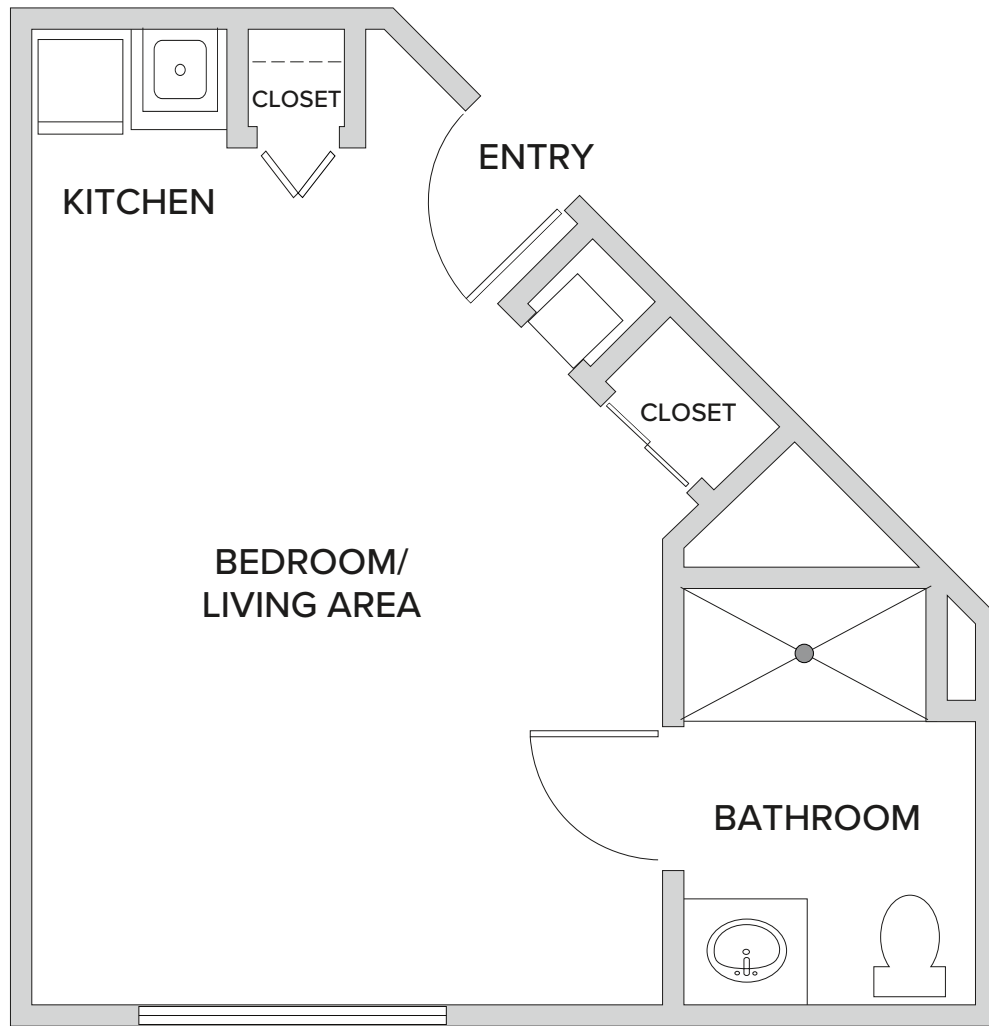

Alcove

300 Square Feet

1519 Rockland Road | Wilmington, DE 19803 | 302-777-3099 | RocklandPlace.com

Floor plans are not to scale and are shown for comparative purposes only. Actual apartment floor plans may have minor variations.

Alcove Suite

339 Square Feet

1519 Rockland Road | Wilmington, DE 19803 | 302-777-3099 | RocklandPlace.com

Floor plans are not to scale and are shown for comparative purposes only. Actual apartment floor plans may have minor variations.