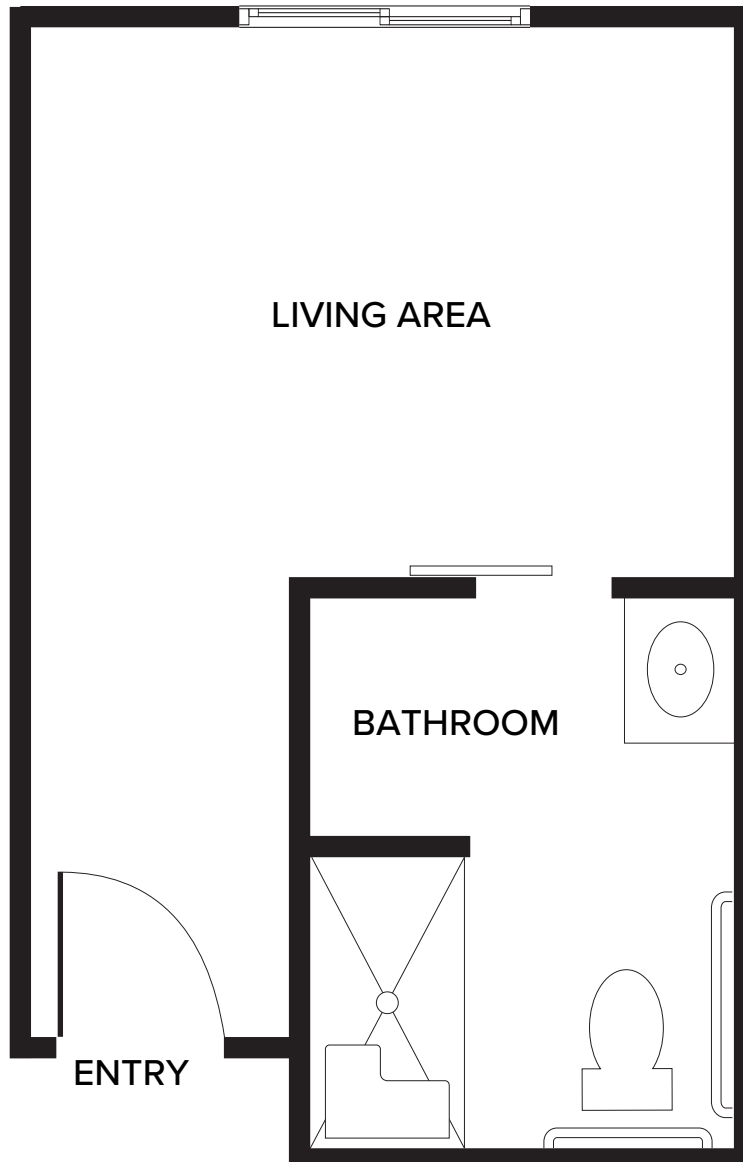

Studio

257 Square Feet

5524 West 6200 South | Salt Lake City, UT 84118 | 801-840-4600 | SummitWatermark.com

Floor plans are not to scale and are shown for comparative purposes only. Actual apartment floor plans may have minor variations.