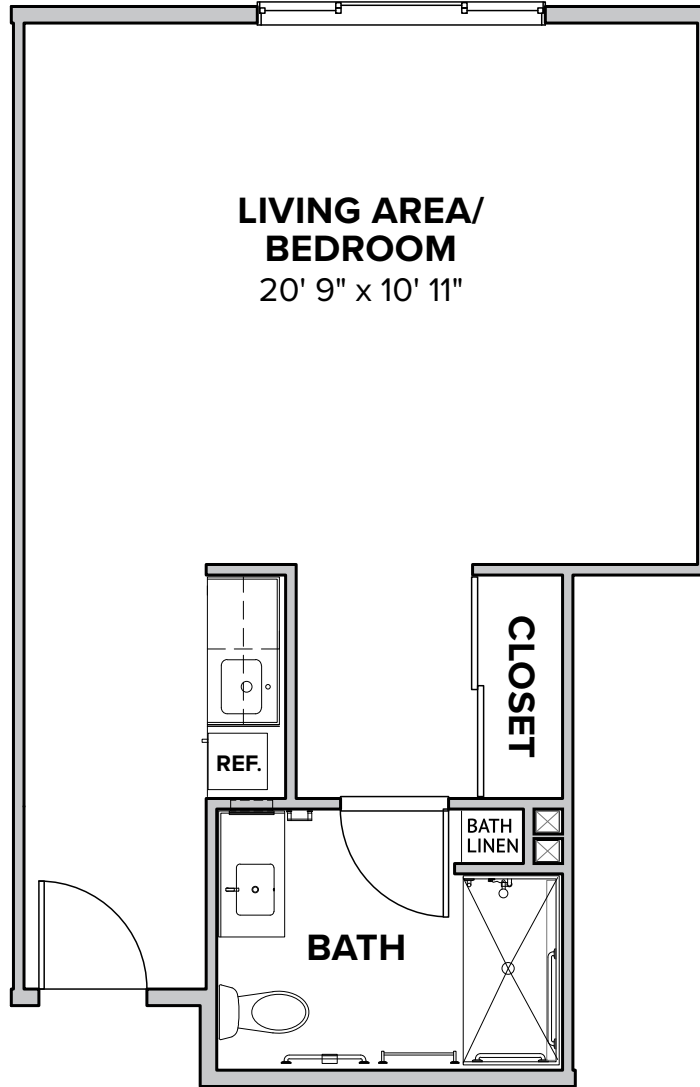

**Newport Bay – Alcove**  
467 Square Feet

**Assisted Living Floor Plan**

27762 Forbes Road, Laguna Niguel, CA 92677 | 949-899-8175 | watermarklagunaniguel.com

*Floor plans are not to scale and are shown for comparative purposes only. Actual apartment floor plans may have minor variations.*

**Bolsa Chica – Large Alcove**  
545 Square Feet

**Assisted Living Floor Plan**

27762 Forbes Road, Laguna Niguel, CA 92677 | 949-899-8175 | watermarklagunaniguel.com

*Floor plans are not to scale and are shown for comparative purposes only. Actual apartment floor plans may have minor variations.*