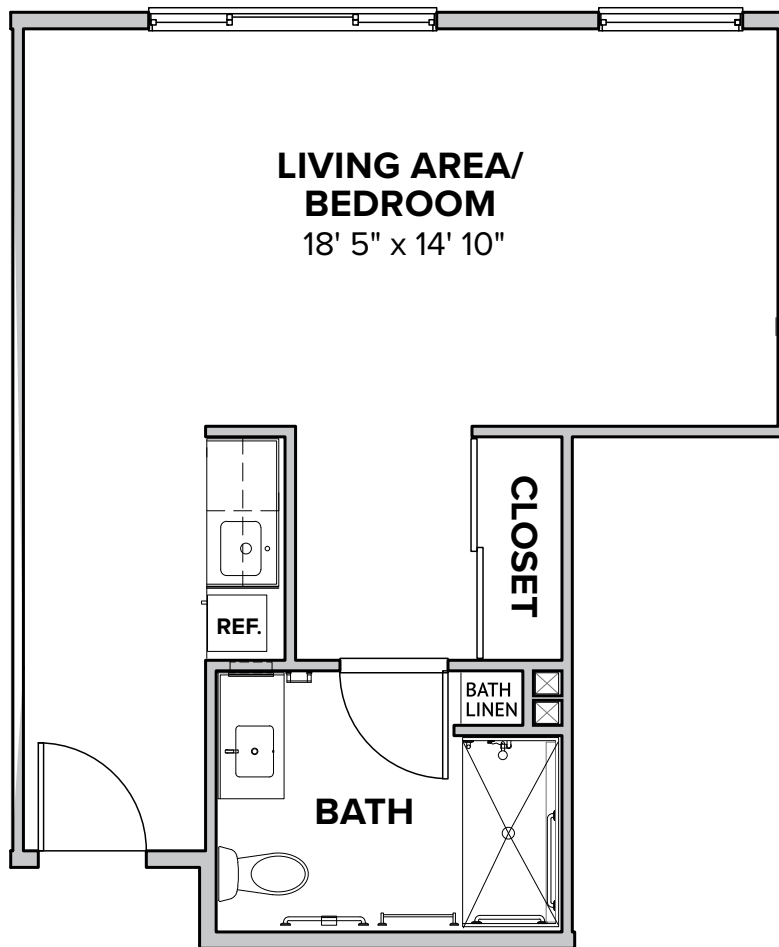

**Newport Bay – Alcove**  
467 Square Feet

**Assisted Living Floor Plan**

27762 Forbes Road, Laguna Niguel, CA 92677 | 949-899-8175 | watermarklagunaniguel.com

*Floor plans are not to scale and are shown for comparative purposes only. Actual apartment floor plans may have minor variations.*

**Bolsa Chica – Large Alcove**  
545 Square Feet

**Assisted Living Floor Plan**

27762 Forbes Road, Laguna Niguel, CA 92677 | 949-899-8175 | watermarklagunaniguel.com

*Floor plans are not to scale and are shown for comparative purposes only. Actual apartment floor plans may have minor variations.*