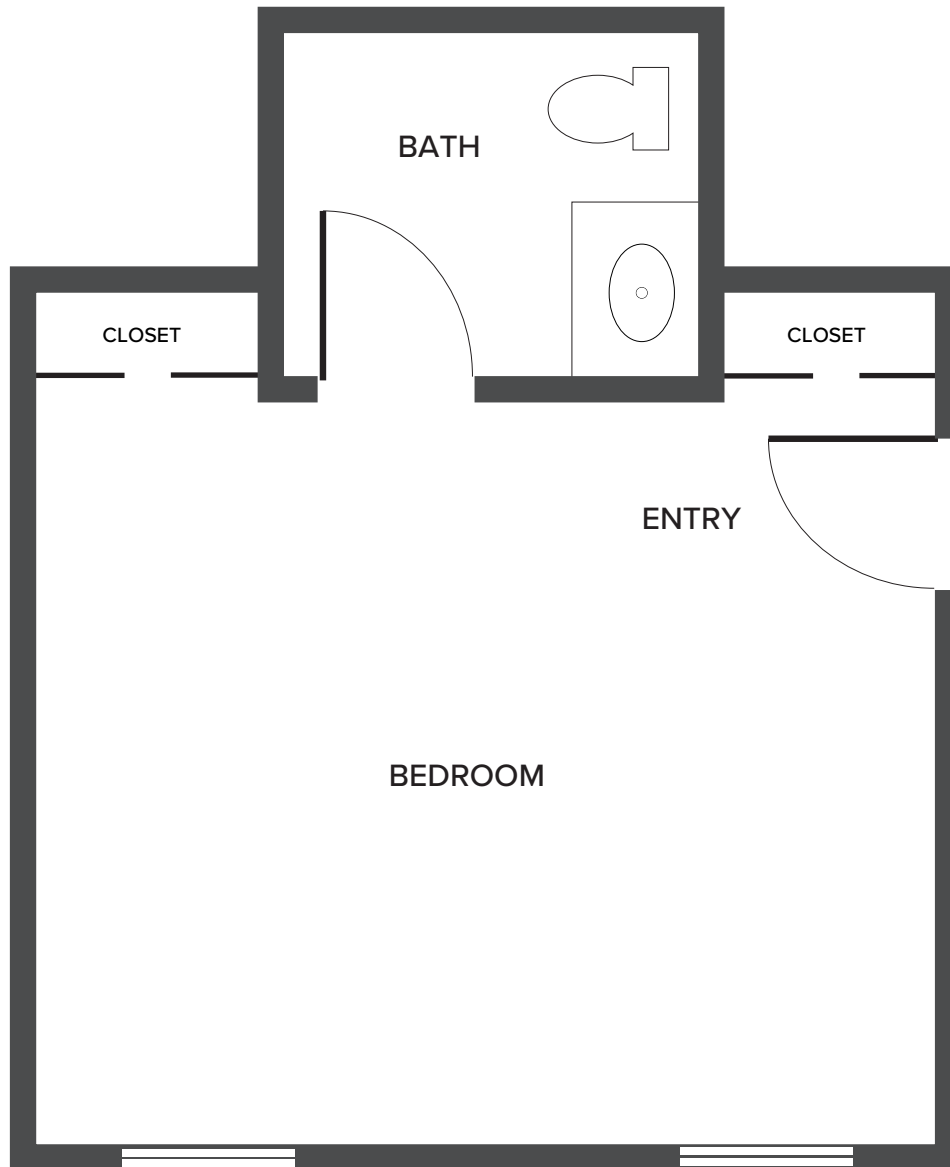

Private Suite - Periwinkle

320 Square Feet

2001 West Rudasill Road | Tucson, AZ 85704 | 520-797-2001 | FountainsLaCholla.com

Floor plans are not to scale and are shown for comparative purposes only. Actual apartment floor plans may have minor variations.