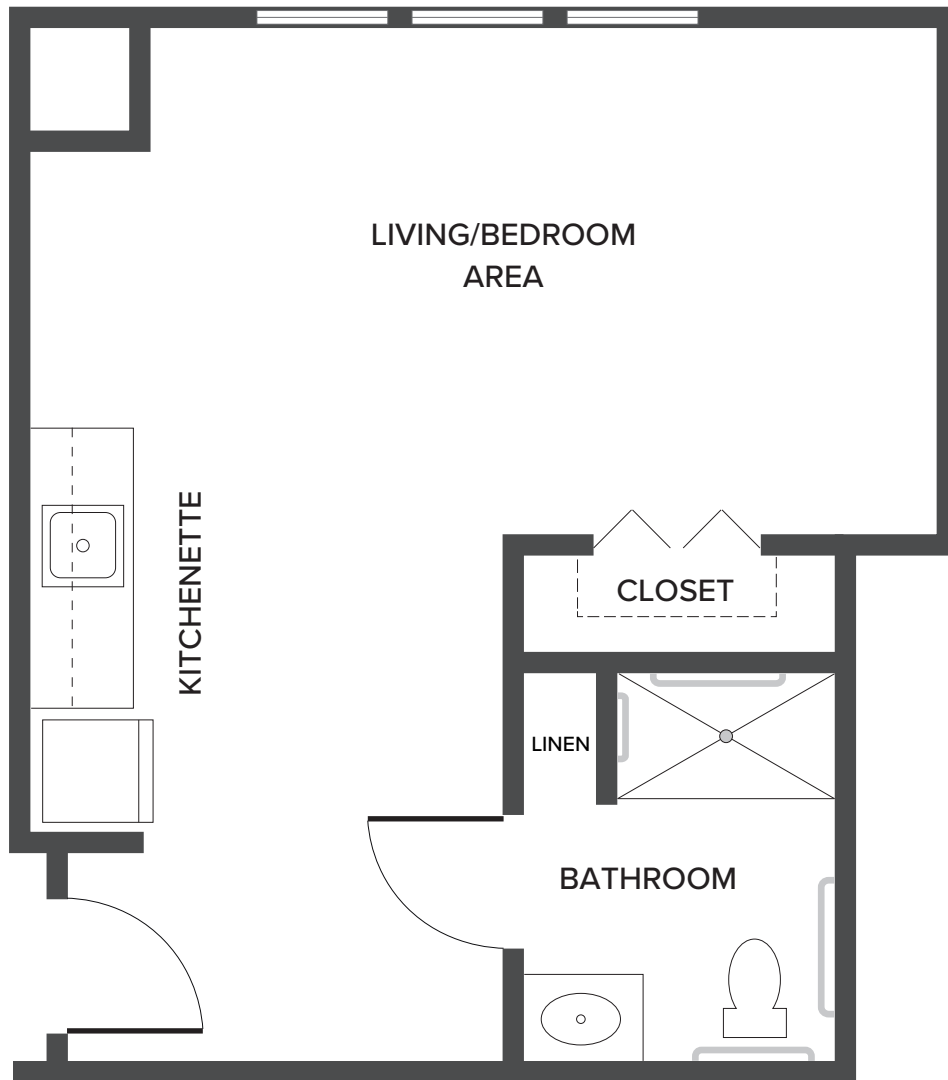

Studio - Tumamoc

400–451 Square Feet

8689 North Silverbell Road | Tucson, AZ 85743 | 520-789-6690 | WatermarkContinentalRanch.com

Floor plans are not to scale and are shown for comparative purposes only. Actual apartment floor plans may have minor variations.

Studio - Avra

549 Square Feet

8689 North Silverbell Road | Tucson, AZ 85743 | 520-789-6690 | WatermarkContinentalRanch.com

Floor plans are not to scale and are shown for comparative purposes only. Actual apartment floor plans may have minor variations.