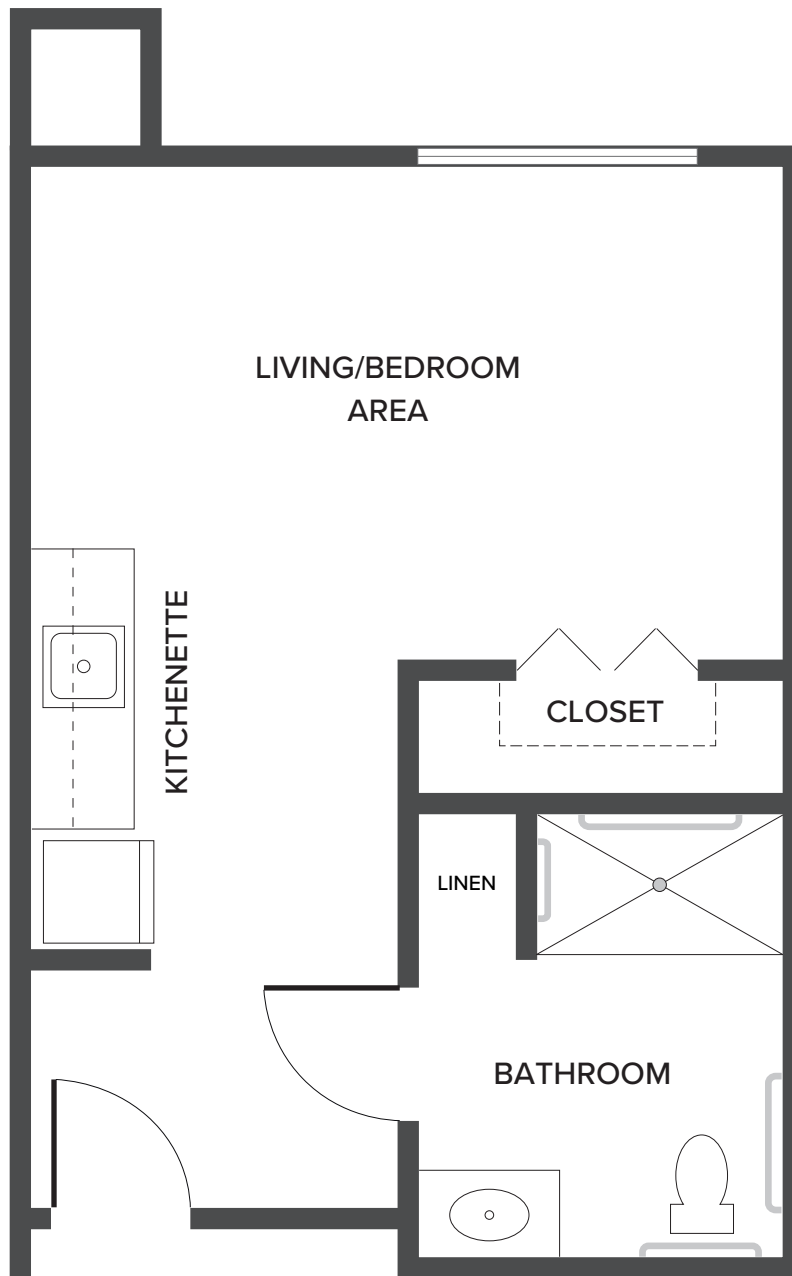

Studio - Tumamoc

400–451 Square Feet

8689 North Silverbell Road | Tucson, AZ 85743 | 520-789-6690 | WatermarkContinentalRanch.com

Floor plans are not to scale and are shown for comparative purposes only. Actual apartment floor plans may have minor variations.

Studio - Avra

549 Square Feet

8689 North Silverbell Road | Tucson, AZ 85743 | 520-789-6690 | WatermarkContinentalRanch.com

Floor plans are not to scale and are shown for comparative purposes only. Actual apartment floor plans may have minor variations.