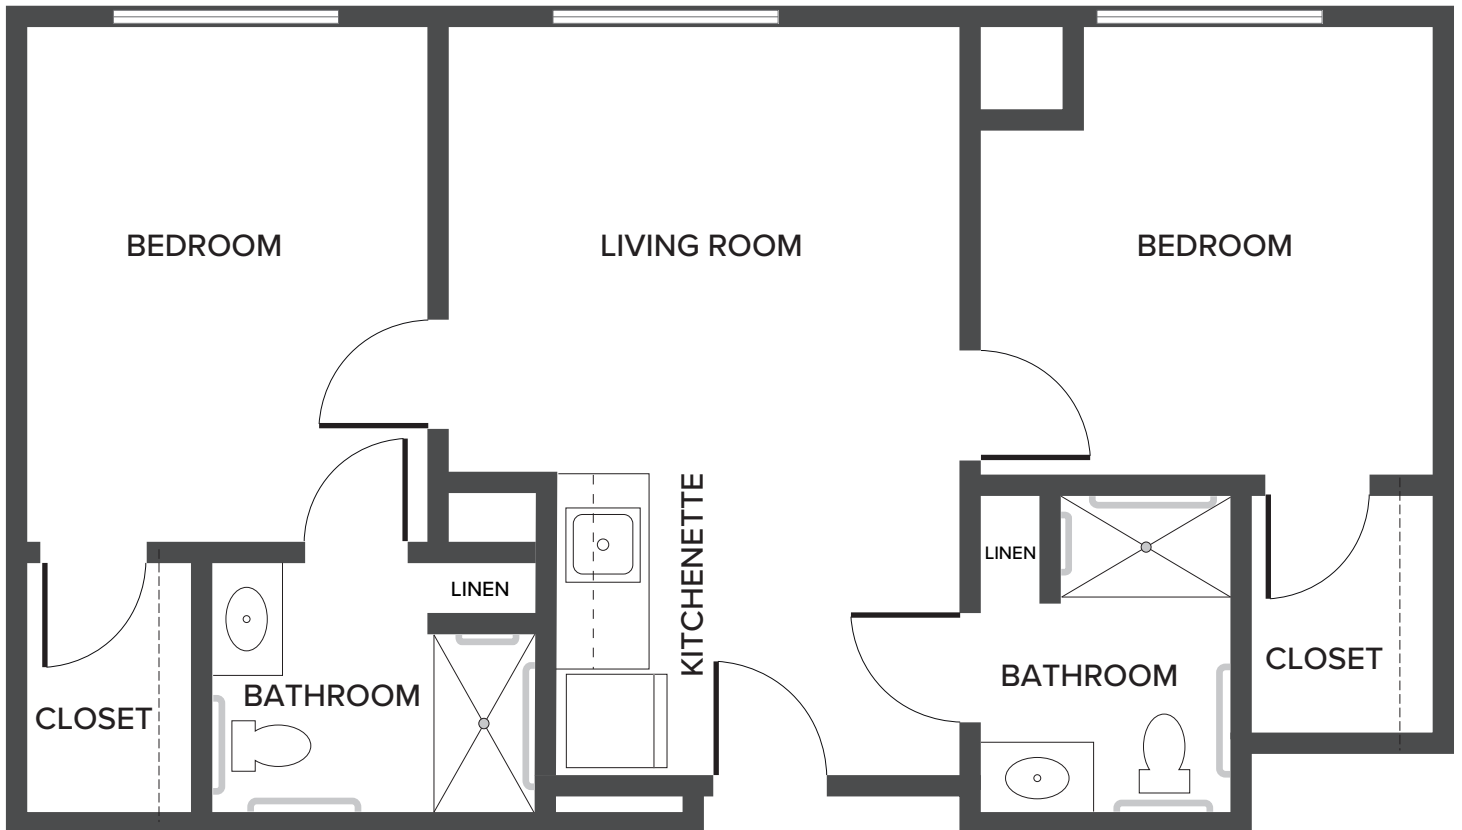

Two Bedroom - Saguaro Vista

796 Square Feet

8689 North Silverbell Road | Tucson, AZ 85743 | 520-789-6690 | WatermarkContinentalRanch.com

Floor plans are not to scale and are shown for comparative purposes only. Actual apartment floor plans may have minor variations.

Two Bedroom - Seven Falls

905 Square Feet

8689 North Silverbell Road | Tucson, AZ 85743 | 520-789-6690 | WatermarkContinentalRanch.com

Floor plans are not to scale and are shown for comparative purposes only. Actual apartment floor plans may have minor variations.

Two Bedroom - Gates Pass

986 Square Feet

8689 North Silverbell Road | Tucson, AZ 85743 | 520-789-6690 | WatermarkContinentalRanch.com

Floor plans are not to scale and are shown for comparative purposes only. Actual apartment floor plans may have minor variations.