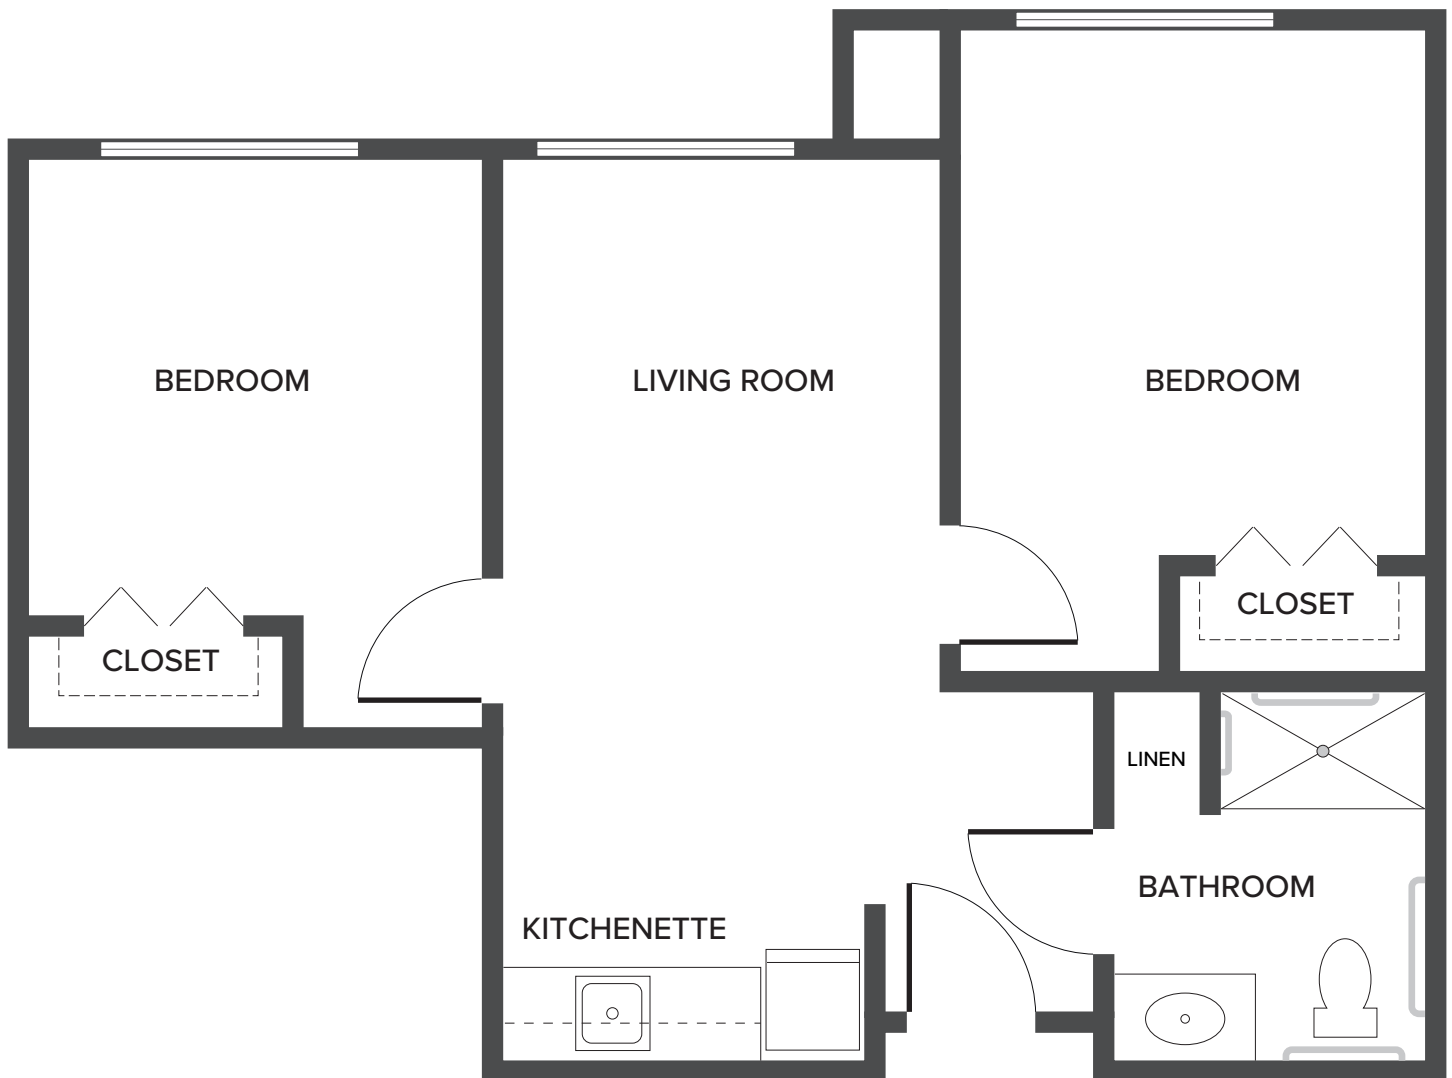

Two Bedroom - Saguaro Vista

796 Square Feet

8689 North Silverbell Road | Tucson, AZ 85743 | 520-789-6690 | WatermarkContinentalRanch.com

Floor plans are not to scale and are shown for comparative purposes only. Actual apartment floor plans may have minor variations.

Two Bedroom - Seven Falls

905 Square Feet

8689 North Silverbell Road | Tucson, AZ 85743 | 520-789-6690 | WatermarkContinentalRanch.com

Floor plans are not to scale and are shown for comparative purposes only. Actual apartment floor plans may have minor variations.

Two Bedroom - Gates Pass

986 Square Feet

8689 North Silverbell Road | Tucson, AZ 85743 | 520-789-6690 | WatermarkContinentalRanch.com

Floor plans are not to scale and are shown for comparative purposes only. Actual apartment floor plans may have minor variations.