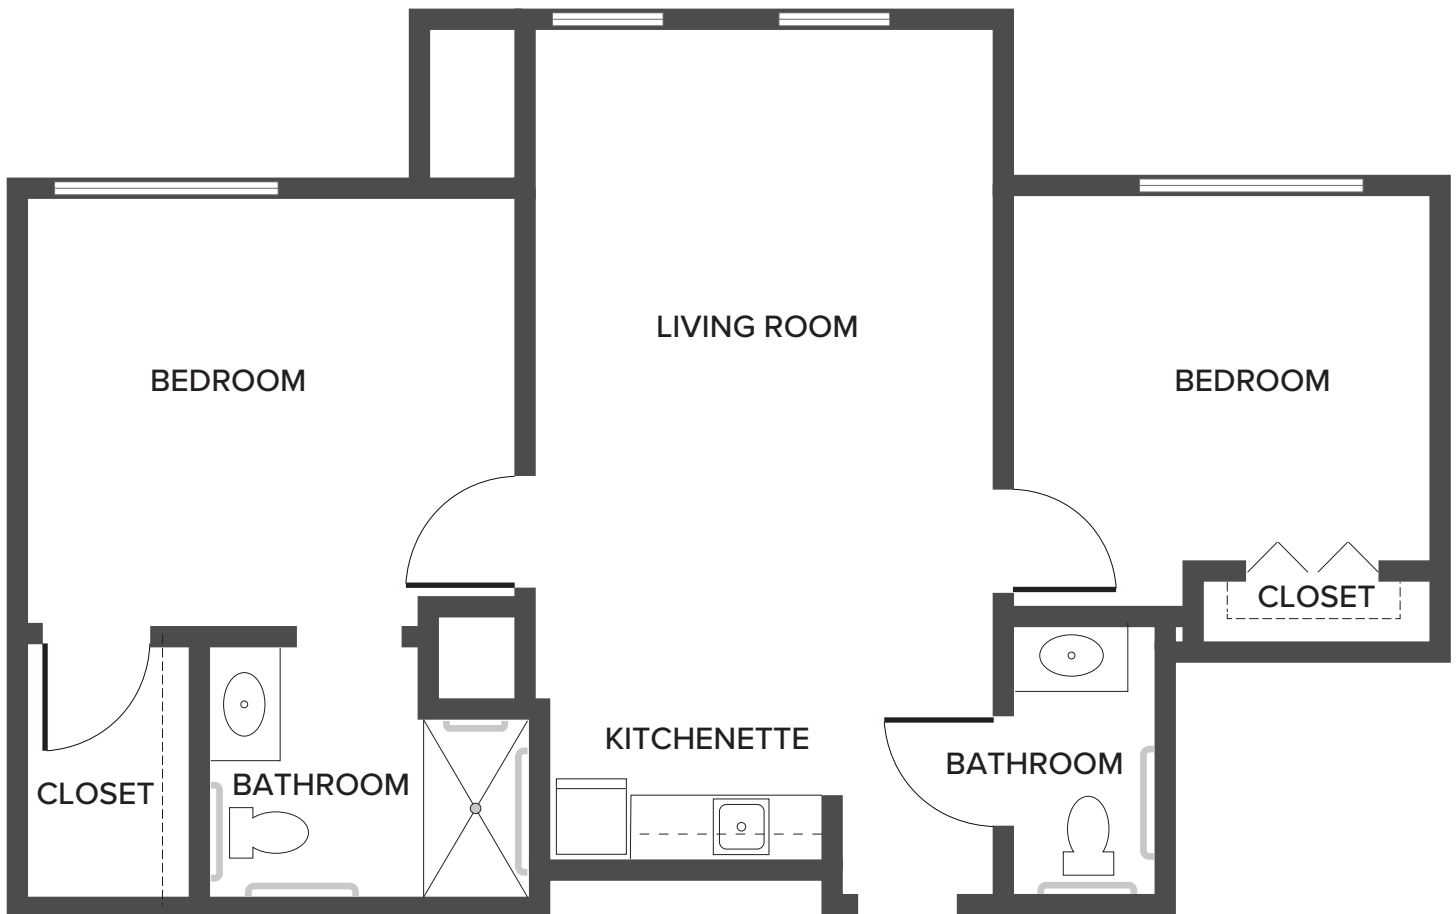

Two Bedroom - Saguaro Vista

796 Square Feet

8689 North Silverbell Road | Tucson, AZ 85743 | 520-789-6690 | WatermarkContinentalRanch.com

Floor plans are not to scale and are shown for comparative purposes only. Actual apartment floor plans may have minor variations.

Two Bedroom - Seven Falls

905 Square Feet

8689 North Silverbell Road | Tucson, AZ 85743 | 520-789-6690 | WatermarkContinentalRanch.com

Floor plans are not to scale and are shown for comparative purposes only. Actual apartment floor plans may have minor variations.

Two Bedroom - Gates Pass

986 Square Feet

8689 North Silverbell Road | Tucson, AZ 85743 | 520-789-6690 | WatermarkContinentalRanch.com

Floor plans are not to scale and are shown for comparative purposes only. Actual apartment floor plans may have minor variations.