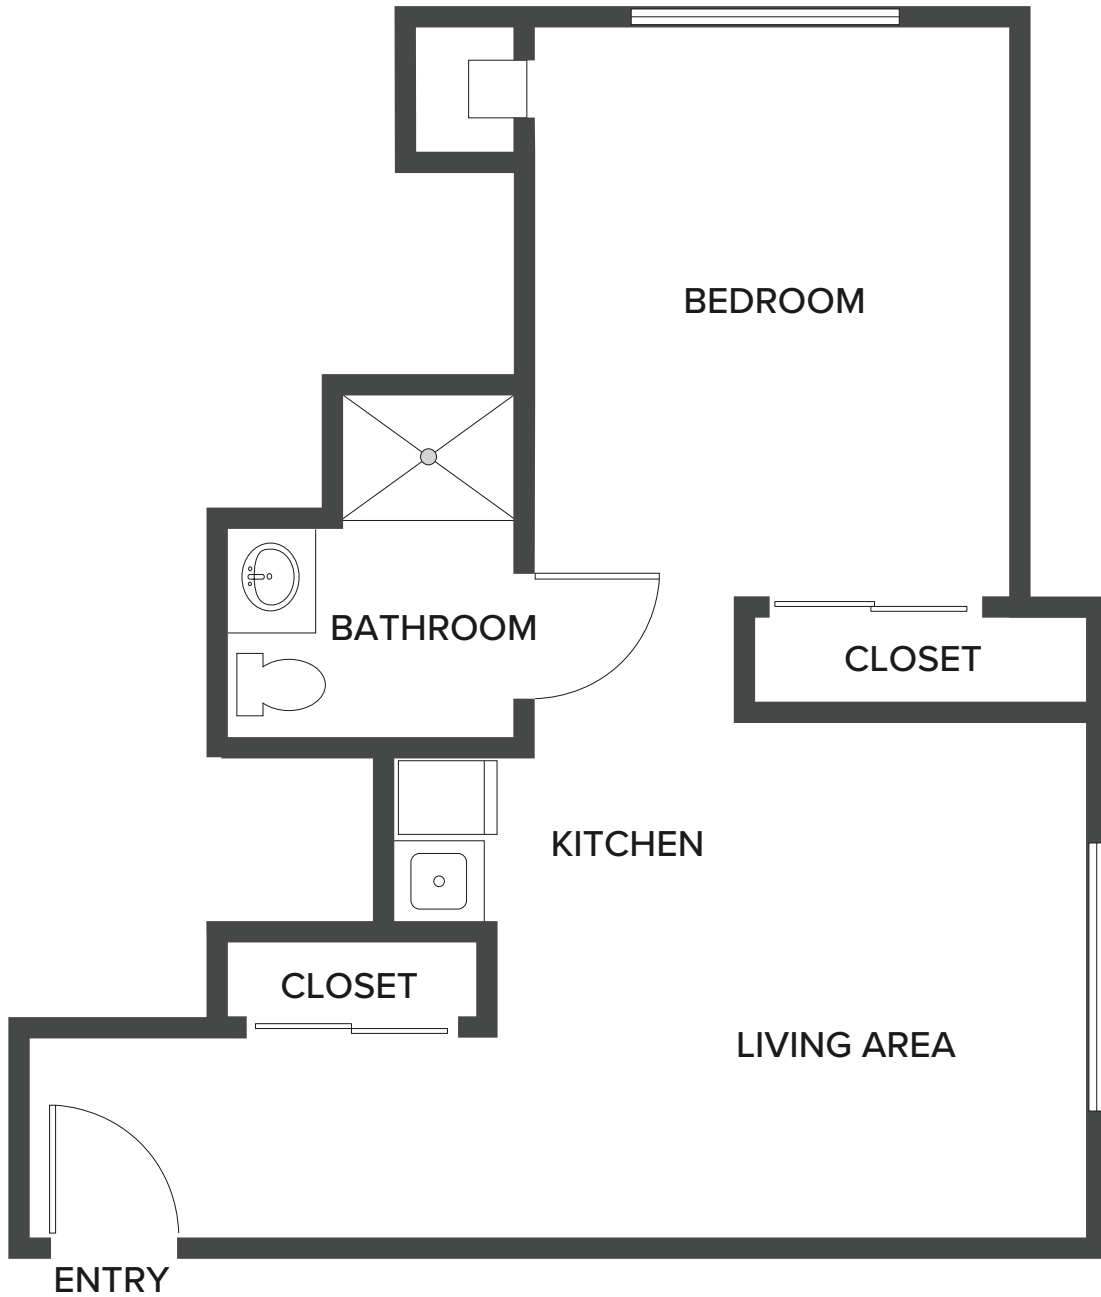

One Bedroom

460 Square Feet

1519 Rockland Road | Wilmington, DE 19803 | 302-777-3099 | RocklandPlace.com

Floor plans are not to scale and are shown for comparative purposes only. Actual apartment floor plans may have minor variations.

One Bedroom Deluxe

500 Square Feet

1519 Rockland Road | Wilmington, DE 19803 | 302-777-3099 | RocklandPlace.com

Floor plans are not to scale and are shown for comparative purposes only. Actual apartment floor plans may have minor variations.