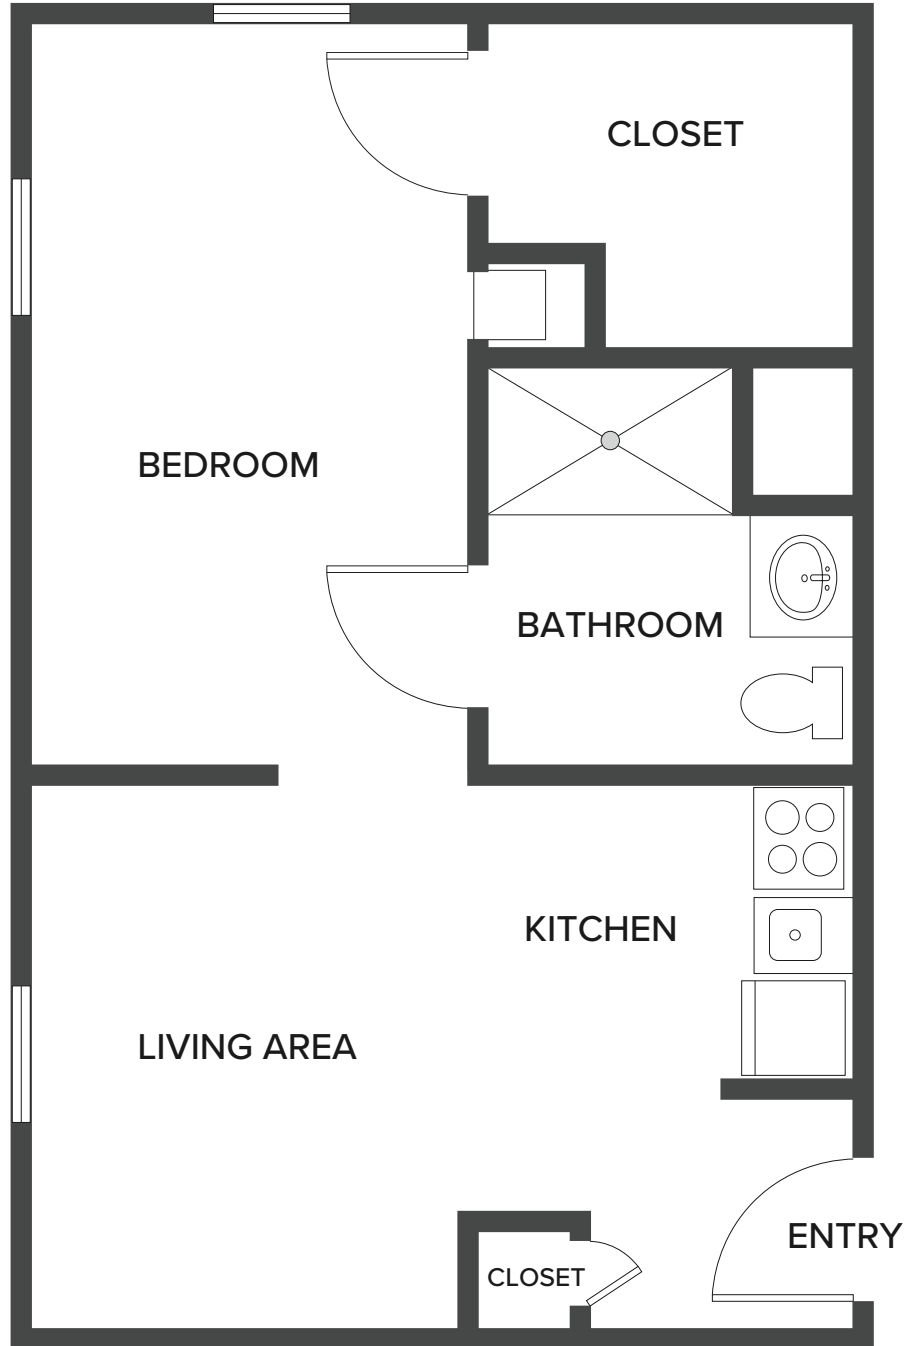

One Bedroom

460 Square Feet

1519 Rockland Road | Wilmington, DE 19803 | 302-777-3099 | RocklandPlace.com

Floor plans are not to scale and are shown for comparative purposes only. Actual apartment floor plans may have minor variations.

One Bedroom Deluxe

500 Square Feet

1519 Rockland Road | Wilmington, DE 19803 | 302-777-3099 | RocklandPlace.com

Floor plans are not to scale and are shown for comparative purposes only. Actual apartment floor plans may have minor variations.