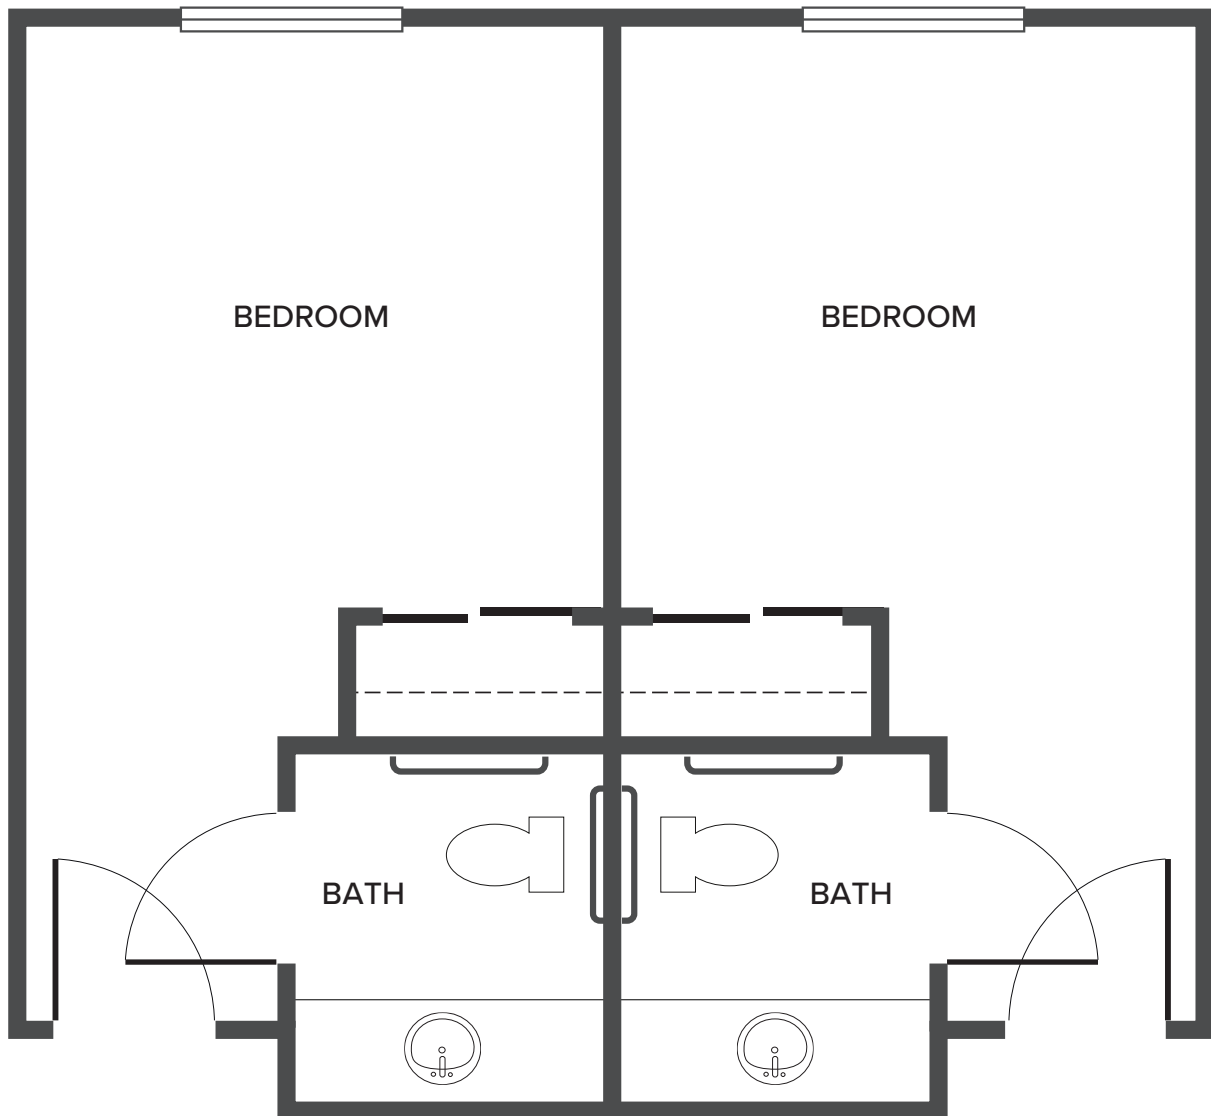

**Semiprivate**

256 Square Feet Each

2995 Desert Sky Boulevard | Bullhead City, AZ 86442 | 928-763-1212 | [JoshuaSpringsLiving.com](http://JoshuaSpringsLiving.com)

*Floor plans are not to scale and are shown for comparative purposes only. Actual apartment floor plans may have minor variations.*