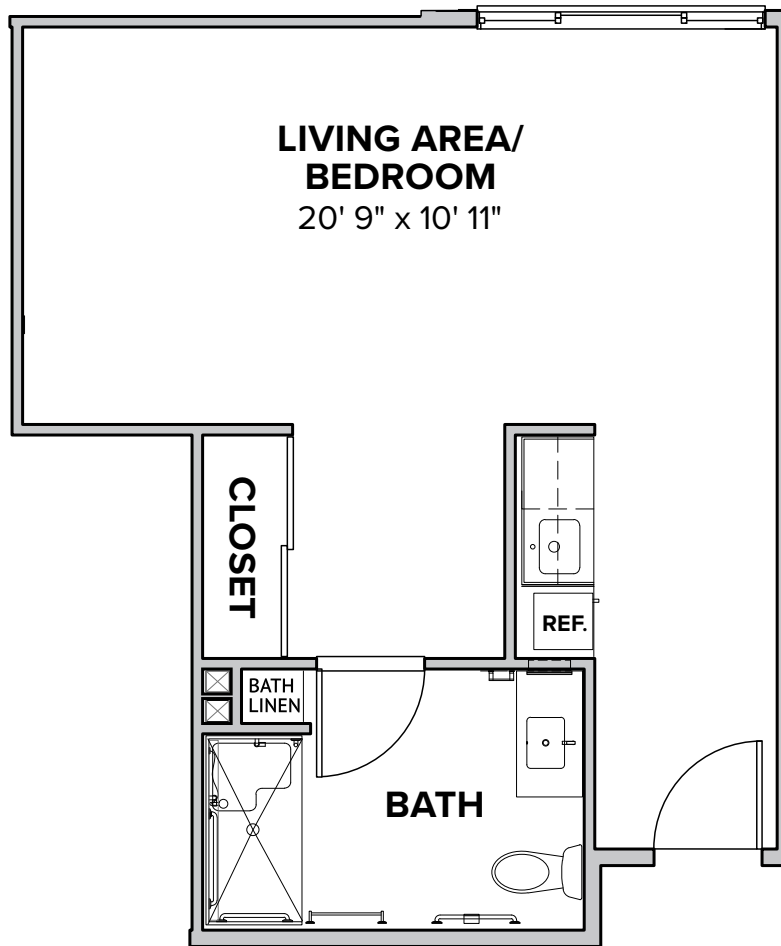

Monarch Bay – Alcove
467 Square Feet

Memory Care Floor Plan

27762 Forbes Road, Laguna Niguel, CA 92677 | 949-899-8175 | watermarklagunaniguel.com

Floor plans are not to scale and are shown for comparative purposes only. Actual apartment floor plans may have minor variations.