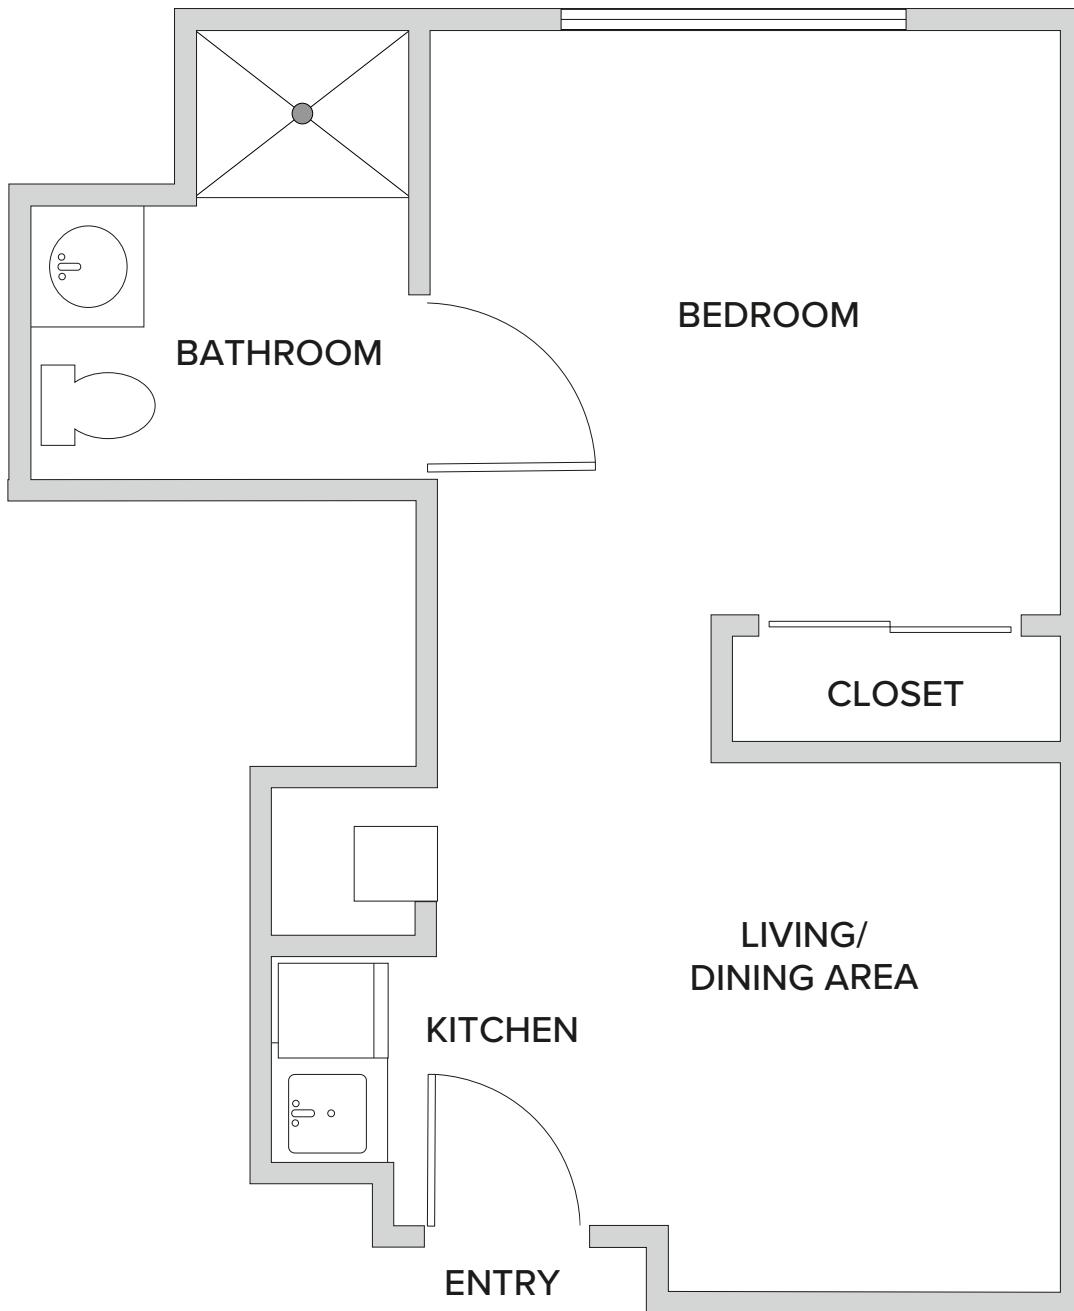

Alcove

300 Square Feet

1519 Rockland Road | Wilmington, DE 19803 | 302-777-3099 | RocklandPlace.com

Floor plans are not to scale and are shown for comparative purposes only. Actual apartment floor plans may have minor variations.