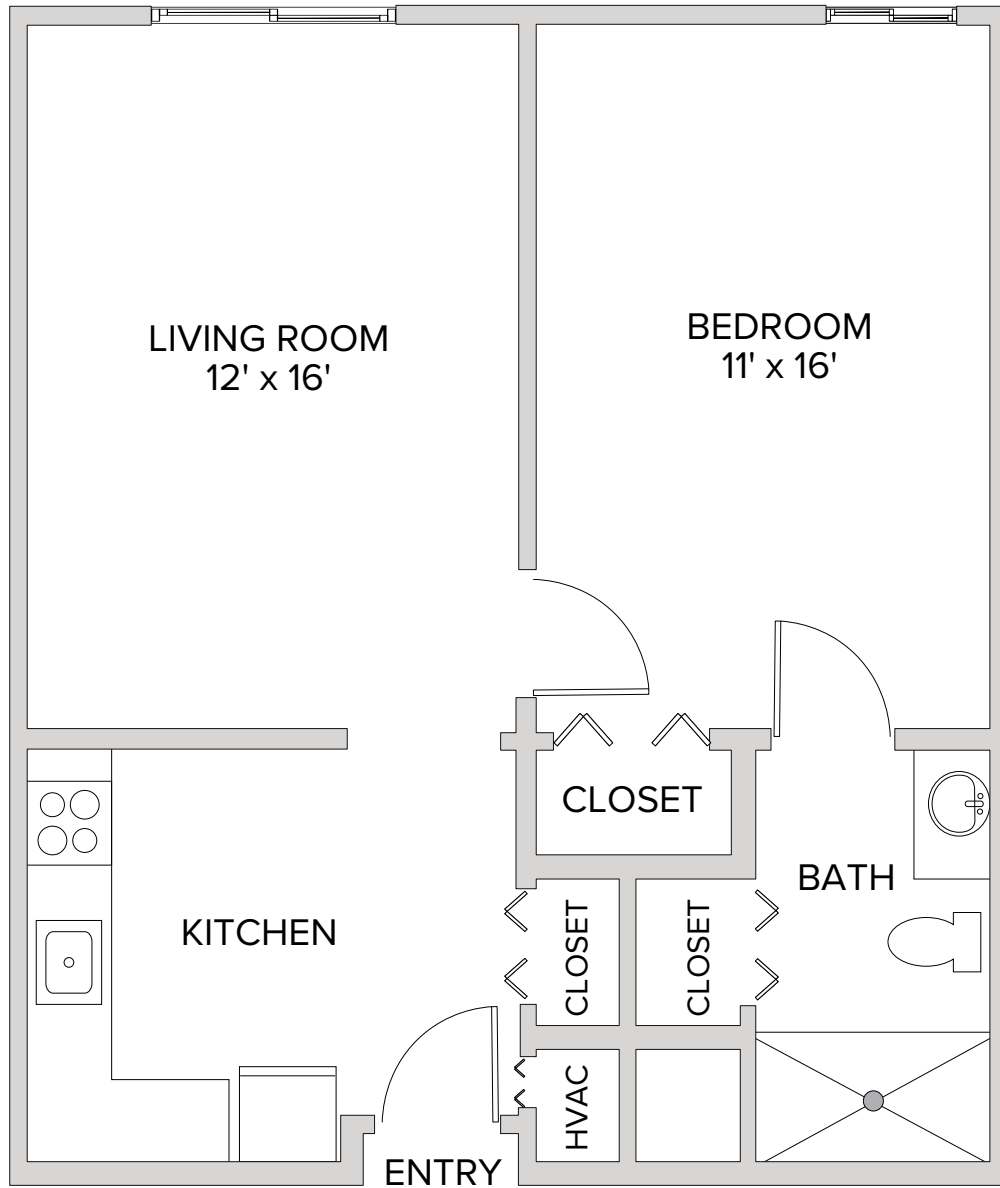

One Bedroom
600 Square Feet

Independent Living

363 Jungermann Road, St. Peters, MO 63376 | 636-928-3877 | stpeters.watermarkcommunities.com

Floor plans are not to scale and are shown for comparative purposes only. Actual apartment floor plans may have minor variations.