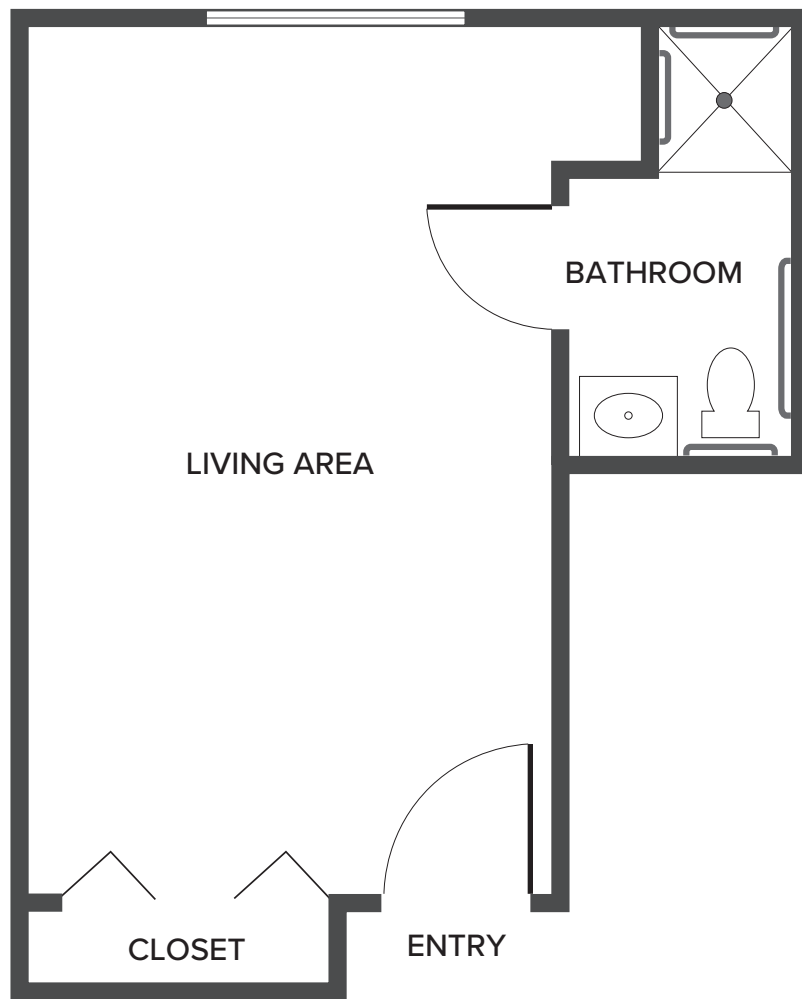

Studio

267 Square Feet

777 DeKalb Pike | Blue Bell, PA 19422 | 610-277-6443 | bluebellplace.com

Floor plans are not to scale and are shown for comparative purposes only. Actual apartment floor plans may have minor variations.