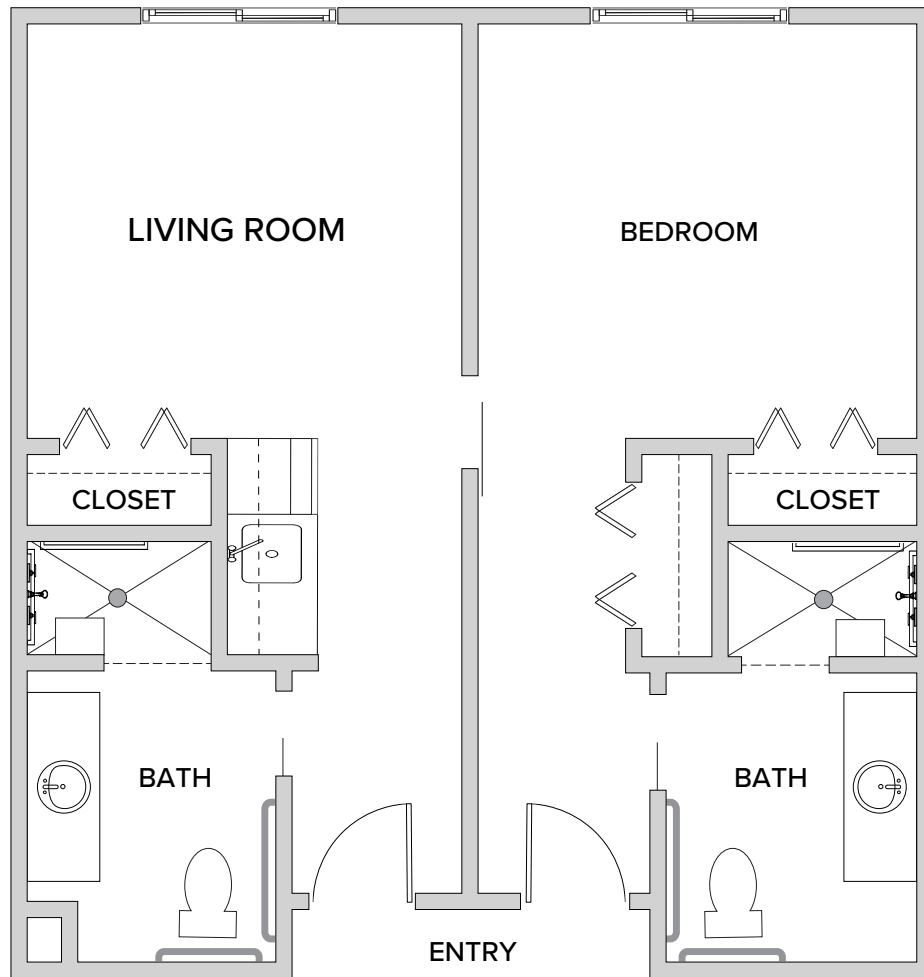

Smith: One Bedroom
634 Square Feet

Assisted Living at The Inn

1519 East State Road 434 • Winter Springs, FL 32708 | 407-702-1300 | WatermarkVistawilla.com

Floor plans are not to scale and are shown for comparative purposes only. Actual apartment floor plans may have minor variations.

Pembroke: One Bedroom
581 Square Feet

Assisted Living at The Inn

1519 East State Road 434 • Winter Springs, FL 32708 | 407-702-1300 | WatermarkVistawilla.com

Floor plans are not to scale and are shown for comparative purposes only. Actual apartment floor plans may have minor variations.

Sandy: One Bedroom
681 Square Feet

Assisted Living at The Inn

1519 East State Road 434 • Winter Springs, FL 32708 | 407-702-1300 | WatermarkVistawilla.com

Floor plans are not to scale and are shown for comparative purposes only. Actual apartment floor plans may have minor variations.