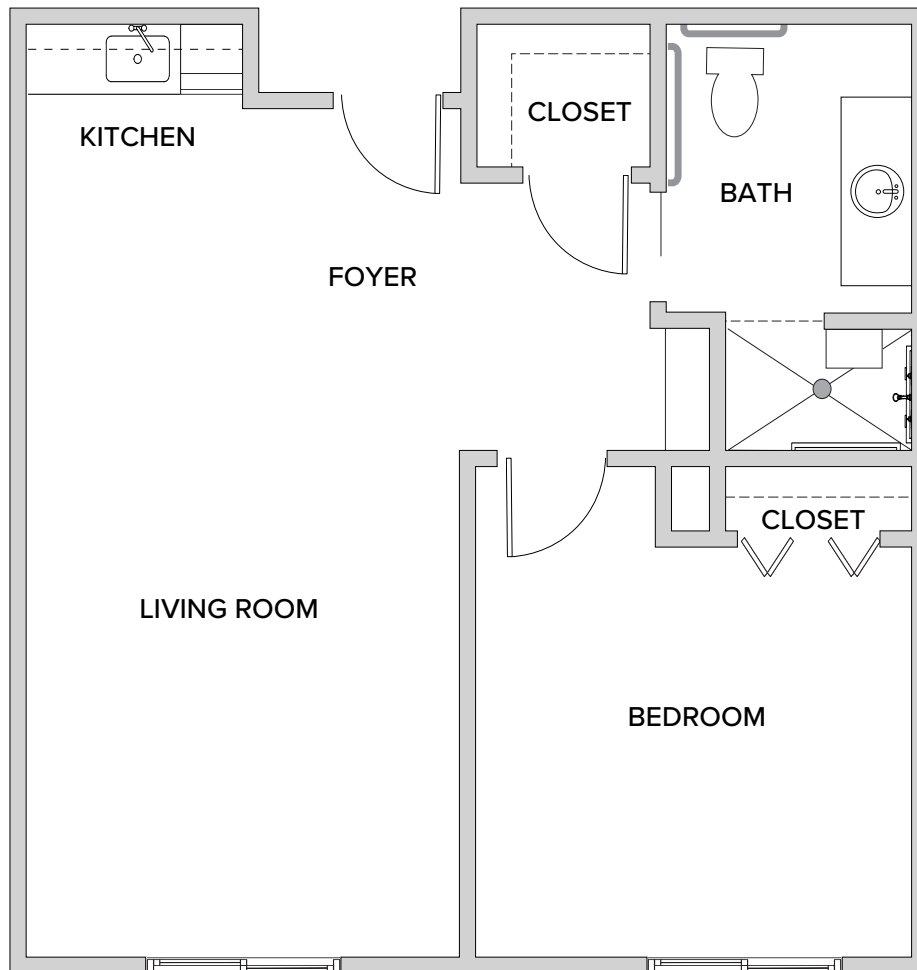

Smith: One Bedroom
634 Square Feet

Assisted Living at The Inn

1519 East State Road 434 • Winter Springs, FL 32708 | 407-702-1300 | WatermarkVistawilla.com

Floor plans are not to scale and are shown for comparative purposes only. Actual apartment floor plans may have minor variations.

Pembroke: One Bedroom
581 Square Feet

Assisted Living at The Inn

1519 East State Road 434 • Winter Springs, FL 32708 | 407-702-1300 | WatermarkVistawilla.com

Floor plans are not to scale and are shown for comparative purposes only. Actual apartment floor plans may have minor variations.

Sandy: One Bedroom
681 Square Feet

Assisted Living at The Inn

1519 East State Road 434 • Winter Springs, FL 32708 | 407-702-1300 | WatermarkVistawilla.com

Floor plans are not to scale and are shown for comparative purposes only. Actual apartment floor plans may have minor variations.