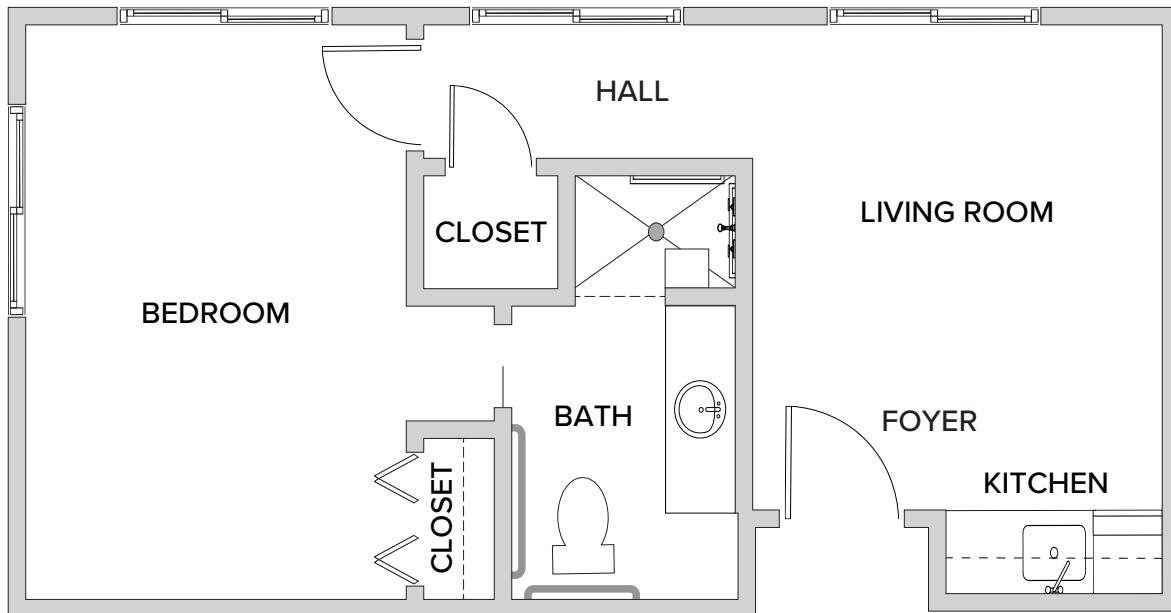

Smith: One Bedroom
634 Square Feet

Assisted Living at The Inn

1519 East State Road 434 • Winter Springs, FL 32708 | 407-702-1300 | WatermarkVistawilla.com

Floor plans are not to scale and are shown for comparative purposes only. Actual apartment floor plans may have minor variations.

Pembroke: One Bedroom
581 Square Feet

Assisted Living at The Inn

1519 East State Road 434 • Winter Springs, FL 32708 | 407-702-1300 | WatermarkVistawilla.com

Floor plans are not to scale and are shown for comparative purposes only. Actual apartment floor plans may have minor variations.

Sandy: One Bedroom
681 Square Feet

Assisted Living at The Inn

1519 East State Road 434 • Winter Springs, FL 32708 | 407-702-1300 | WatermarkVistawilla.com

Floor plans are not to scale and are shown for comparative purposes only. Actual apartment floor plans may have minor variations.