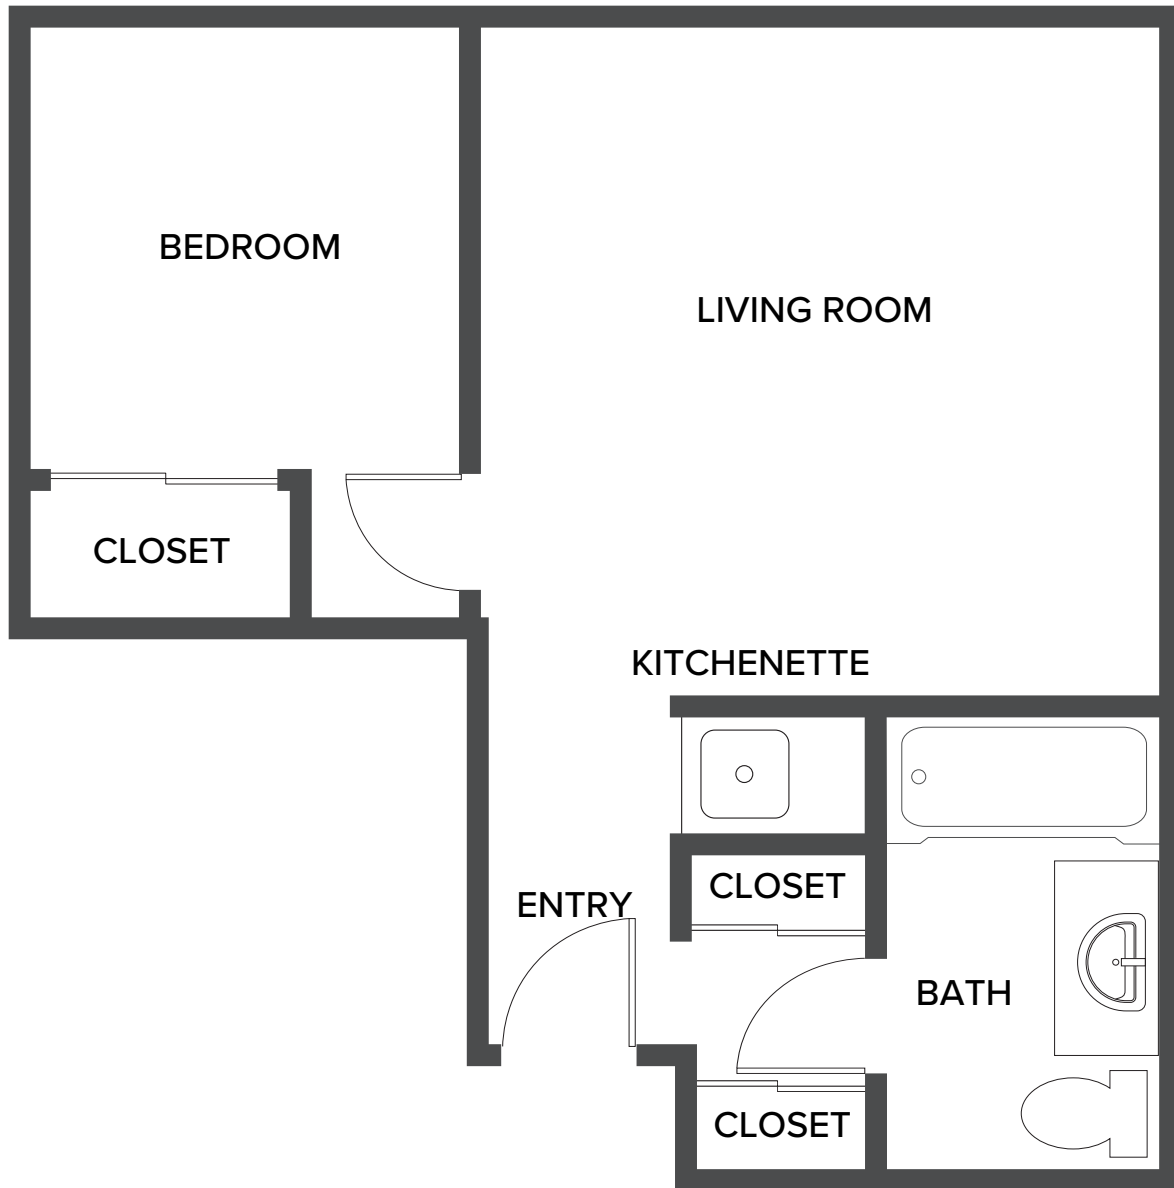

One Bedroom

555 Square Feet

35 Fenton Street | Livermore, CA 94550 | 925-443-7200 | WatermarkRosewoodGardens.com

Floor plans are not to scale and are shown for comparative purposes only. Actual apartment floor plans may have minor variations.